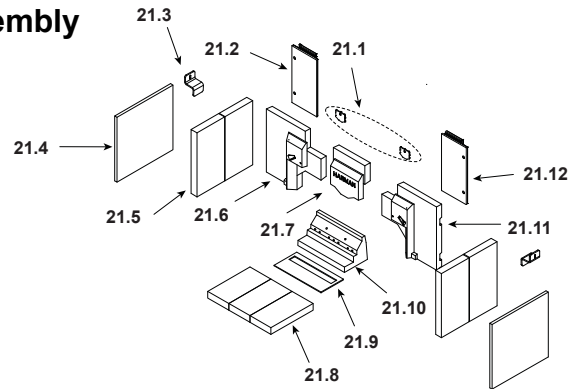

#21 Firebox Assembly

IMPORTANT: THIS IS DATED INFORMATION. Parts must be ordered from a dealer or distributor. **Hearth and Home Technologies does not sell directly to consumers.** Provide model number and serial number when requesting service parts from your dealer or distributor.

Stocked at Depot

ITEM	DESCRIPTION	COMMENTS	PART NUMBER	
18.1	Airslide Adjuster		1-10-300102W	Y
18.2	Airslide Rod Bracket		2-00-06963B	
18.3	Airslide Weldment		1-10-06950W	
19	Door Assembly w/Glass		1-10-06920A	
	Ball Spring Bracket		2-00-06714	
	Cast Door, Painted		4-00-06920P	
	Glass with Gasket		1-00-06932	Y
	Glass Clips	Pkg of 4	2-00-05202-4	Y
	Latch Adjuster		2-00-06713D	
	Gasket, (Glass) 1/4 Round Black PSA	15 Ft	1-00-2312	Y
	Gasket, (Door) 3/8 4 Strand White	30 Ft	1-00-00888	Y
20	Wooden Handle w/Bolt	2 Sets	1-00-00247	Y
	Door Handle Assembly		1-00-249119	Y
21.1	SS Brick Clip Set	Set of 2	1-00-249153	Y
21.2	Left Plate Assembly w/Gasket		1-10-249117A	Y
	Gasket, 1/4 " Round White Rope	10 Ft	1-00-11862	Y
21.3	Side Brick Brackets	2 Sets	1-00-06945	Y
21.4	Brick Insulation	Qty 2 req	3-40-06944	Y
21.5	Brick 12 x 6 x1-1/4	Qty 4 req	3-40-86125	Y
21.6	Left Side Brick		3-40-00103	Y
21.7	Logo Brick		3-40-00101	Y
21.8	Brick, 9" x 4 1/2" x1 1/4"	Set of 7	1-00-900450125	Y
		414 Pcs	3-40-900450-414	
21.9	Shoe Brick Gasket		3-44-06951	Y
21.10	Shoe Brick		3-40-00100	Y
21.11	Right Side Brick		3-40-00104	Y
21.12	Right Plate Assembly w/Gasket		1-10-249118A	Y
	Gasket, 1/4 " Round White Rope	10 Ft	1-00-11862	Y
	Srew-HCS5/16-18 X 1-1/4	Pkg of 50	3-30-1129-50	Y

Additional service part numbers appear on following page.