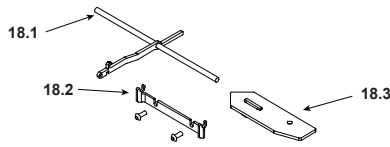

Service Parts

300i

Beginning Manufacturing Date: Sept. 2010

Ending Manufacturing Date: Active

BUILT TO A STANDARD, NOT A PRICE

#18 Airslide Assembly

#21 Firebox Assembly

IMPORTANT: THIS IS DATED INFORMATION. Parts must be ordered from a dealer or distributor. **Hearth and Home Technologies does not sell directly to consumers.** Provide model number and serial number when requesting service parts from your dealer or distributor.

Stocked at Depot

ITEM	DESCRIPTION	COMMENTS	PART NUMBER	
18.1	Airslide Adjuster		1-10-300102W	Y
18.2	Airslide Rod Bracket		2-00-06963B	
18.3	Airslide Weldment		1-10-06950W	
19	Door Assembly w/Glass		1-10-06920A	
	Ball Spring Bracket		2-00-06714	
	Cast Door, Painted		4-00-06920P	
	Glass with Gasket		1-00-06932	Y
	Glass Clips	Pkg of 4	2-00-05202-4	Y
	Latch Adjuster		2-00-06713D	
	Gasket, (Glass) 1/4 Round Black PSA	15 Ft	1-00-2312	Y
	Gasket, (Door) 3/8 4 Strand White	30 Ft	1-00-00888	Y
20	Wooden Handle w/Bolt	2 Sets	1-00-00247	Y
	Door Handle Assembly		1-00-249119	Y
21.1	SS Brick Clip Set	Set of 2	1-00-249153	Y
21.2	Left Plate Assembly w/Gasket		1-10-249117A	Y
	Gasket, 1/4 " Round White Rope	10 Ft	1-00-11862	Y
21.3	Side Brick Brackets	2 Sets	1-00-06945	Y
21.4	Brick Insulation	Qty 2 req	3-40-06944	Y
21.5	Brick 12 x 6 x1-1/4	Qty 4 req	3-40-86125	Y
21.6	Left Side Brick		3-40-00103	Y
21.7	Logo Brick		3-40-00101	Y
21.8	Brick, 9" x 4 1/2" x1 1/4"	Set of 7	1-00-900450125	Y
		414 Pcs	3-40-900450-414	
21.9	Shoe Brick Gasket		3-44-06951	Y
21.10	Shoe Brick		3-40-00100	Y
21.11	Right Side Brick		3-40-00104	Y
21.12	Right Plate Assembly w/Gasket		1-10-249118A	Y
	Gasket, 1/4 " Round White Rope	10 Ft	1-00-11862	Y
	Srew-HCS5/16-18 X 1-1/4	Pkg of 50	3-30-1129-50	Y

Additional service part numbers appear on following page.