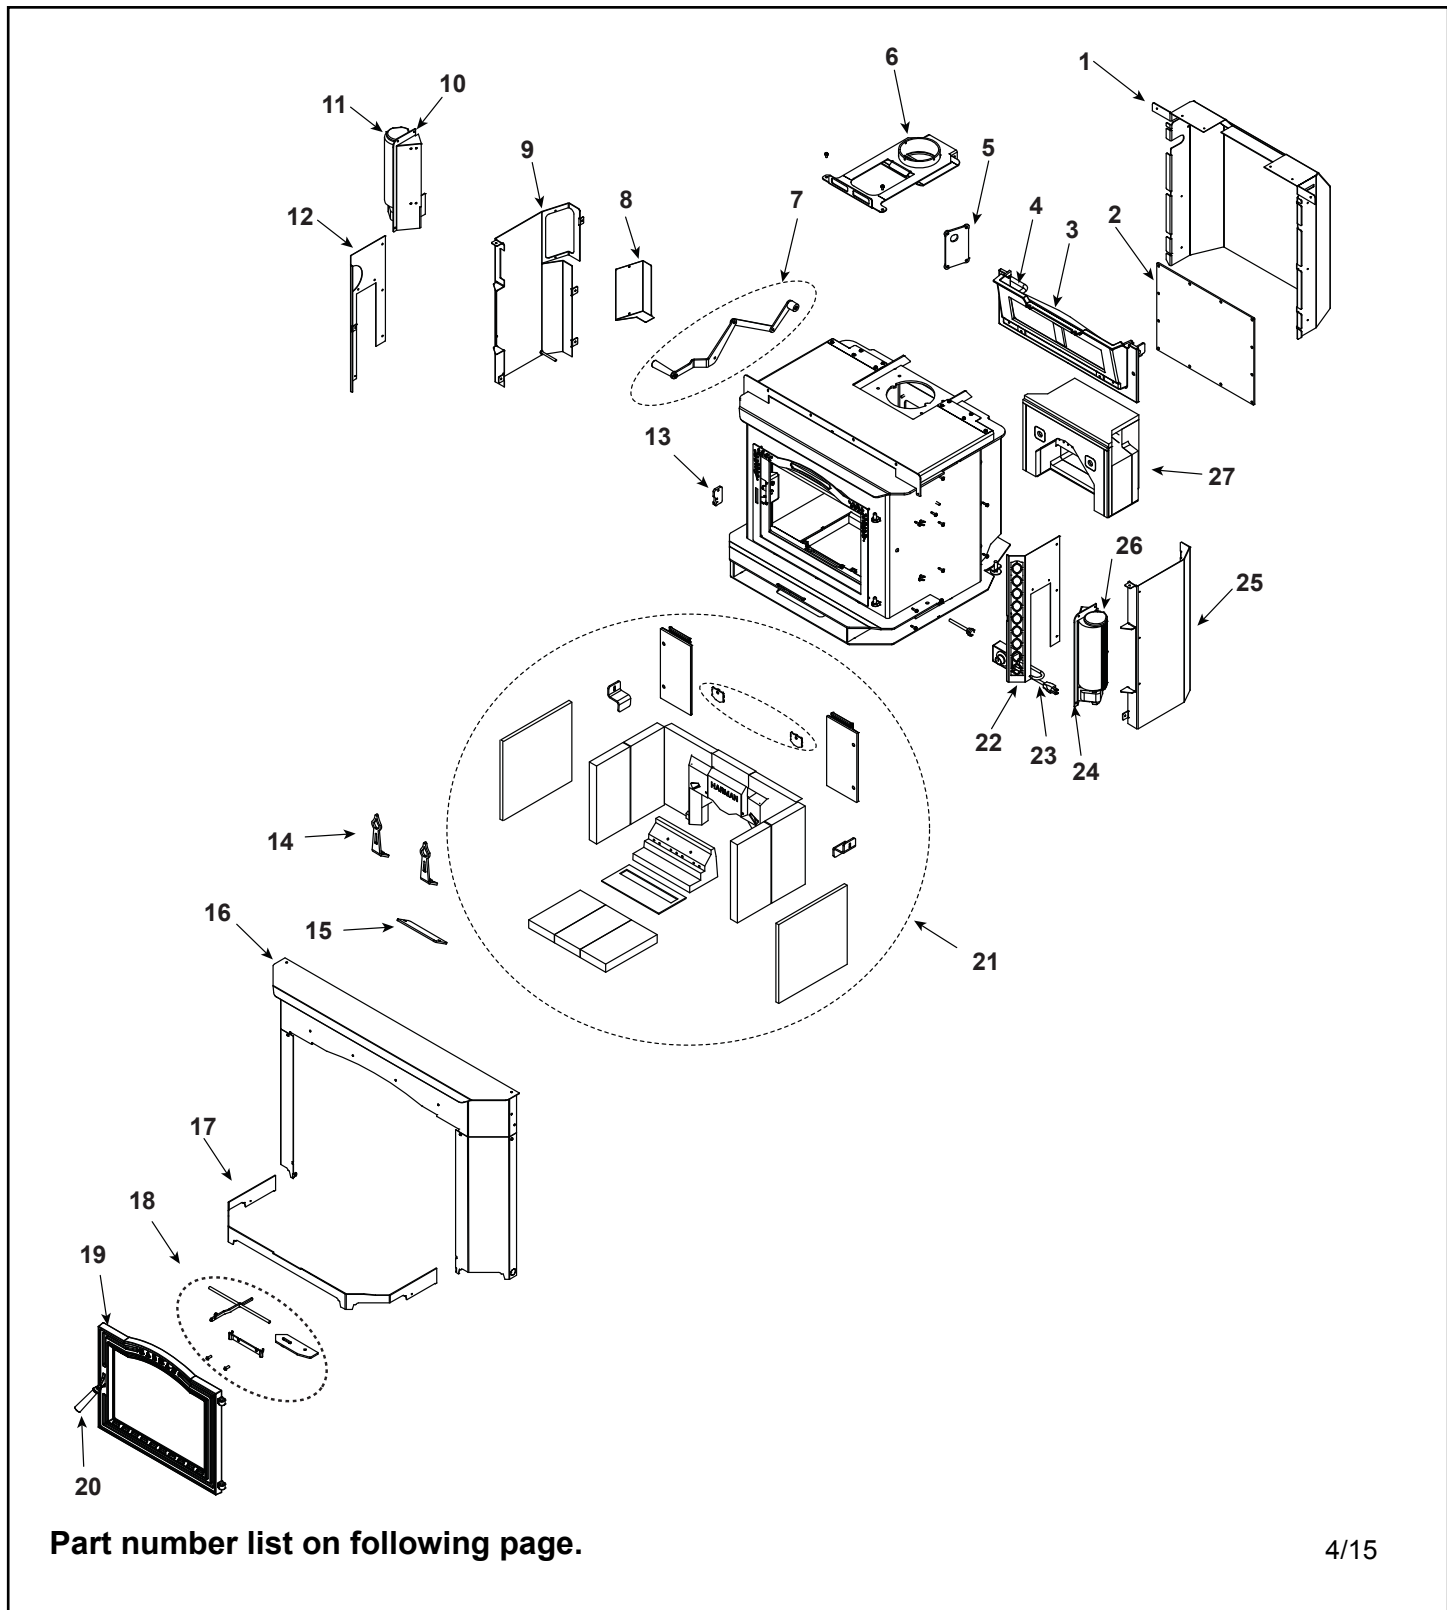

Service Parts

300i

Wood Insert

Beginning Manufacturing Date: Sept. 2010
Ending Manufacturing Date: Active

1-70-300100-1 (Black),

Ending Manufacturing Date: June 2011
1-70-300100-2 (Charcoal), 1-70-300100-3 (Goldenfire))

Service Parts

300i

Beginning Manufacturing Date: Sept. 2010
Ending Manufacturing Date: Active

IMPORTANT: THIS IS DATED INFORMATION. Parts must be ordered from a dealer or distributor. **Hearth and Home Technologies does not sell directly to consumers.** Provide model number and serial number when requesting service parts from your dealer or distributor.

Stocked at Depot

ITEM	DESCRIPTION	COMMENTS	PART NUMBER	
1	Rear Air Jacket		2-00-300103W	
2	Combustion Package Cover		2-00-06922L	
3	Damper Frame Assembly		1-10-249106	Y
	Gasket, 3/8 4 Strand White	30 Ft	1-00-00888	Y
	Damper w/Adjuster		1-10-249107	
	Damper Shaft Retainers & Hardware		1-00-249145	Y
	Adjuster w/Hardware	Pre 008700287	1-00-249142	Y
		Post 008700287	1-00-250153	
4	Damper Linkage		1-10-249146	Y
5	Damper Shaft Cover		1-10-06918W	
6	Flue Plate		1-10-300122W	Y
7	Linkage Kit		1-00-300101	Y
8	Damper Arm Cover		2-00-300121P	
9	Left Rear Side		2-00-300104B	
10	Left Blower Bracket		2-00-300106-1B	
	Screw -HWH TEKS 10 X 3/4	Pkg of 100	3-30-5004-100	Y
11	Blower Left Side		3-21-55416	Y
12	Left Side Shield		2-00-300123P	Y
	Screw -HWH TEKS 10 X 3/4	Pkg of 100	3-30-5004-100	Y

#13 Load Door Hardware Pack