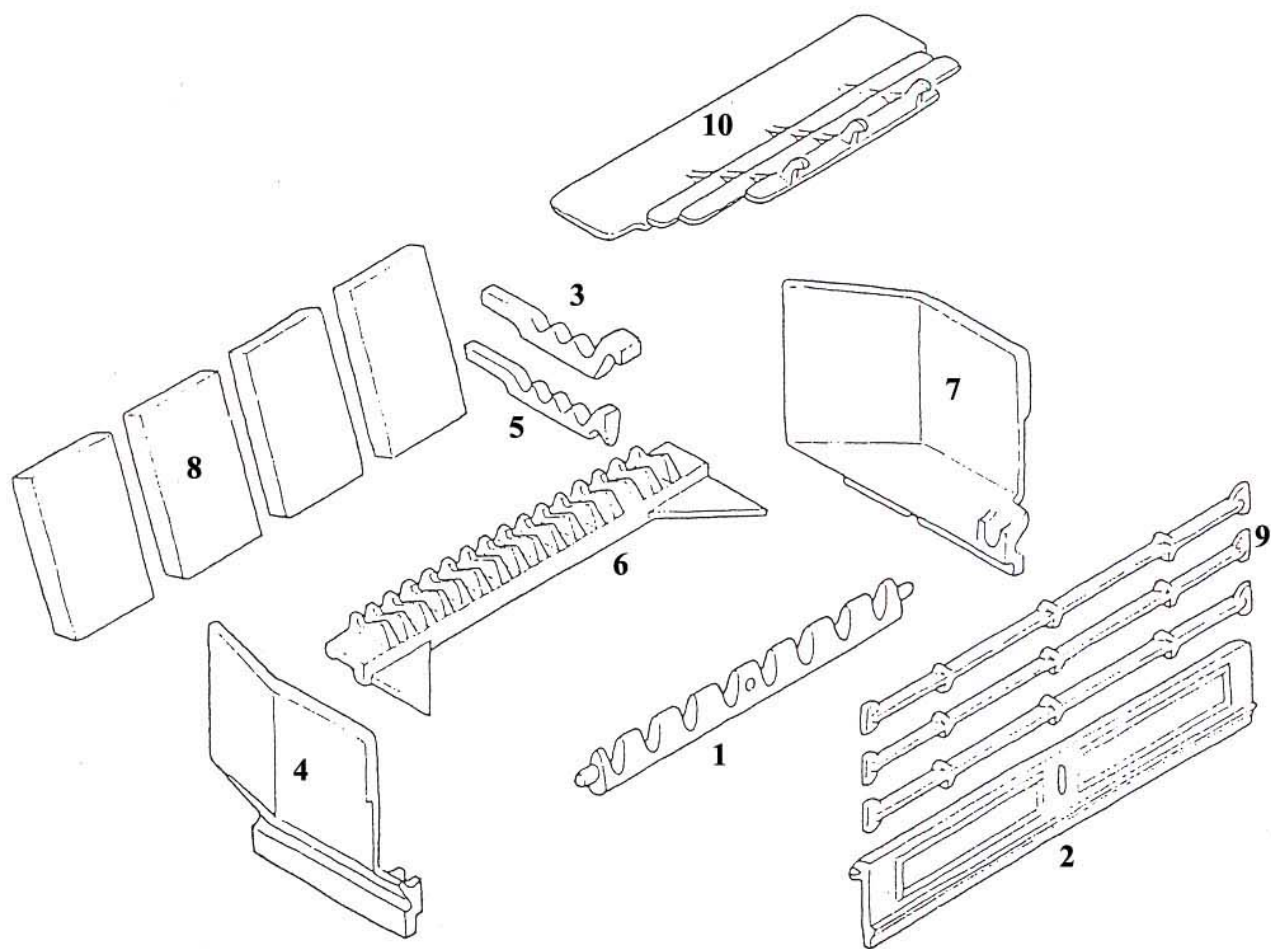

FIREPLACE INSERT (FPI) 0044 & 0046 FIREBOX PARTS

OLD FIREBACK COMPONENTS
NO LONGER AVAILABLE

FIREPLACE INSERT (FPI) MODEL 1272

COAL FIREBOX PARTS

FIREPLACE INSERT INTERIOR PARTS

MODEL #'S: 0044, 0046, 1271 & 1272