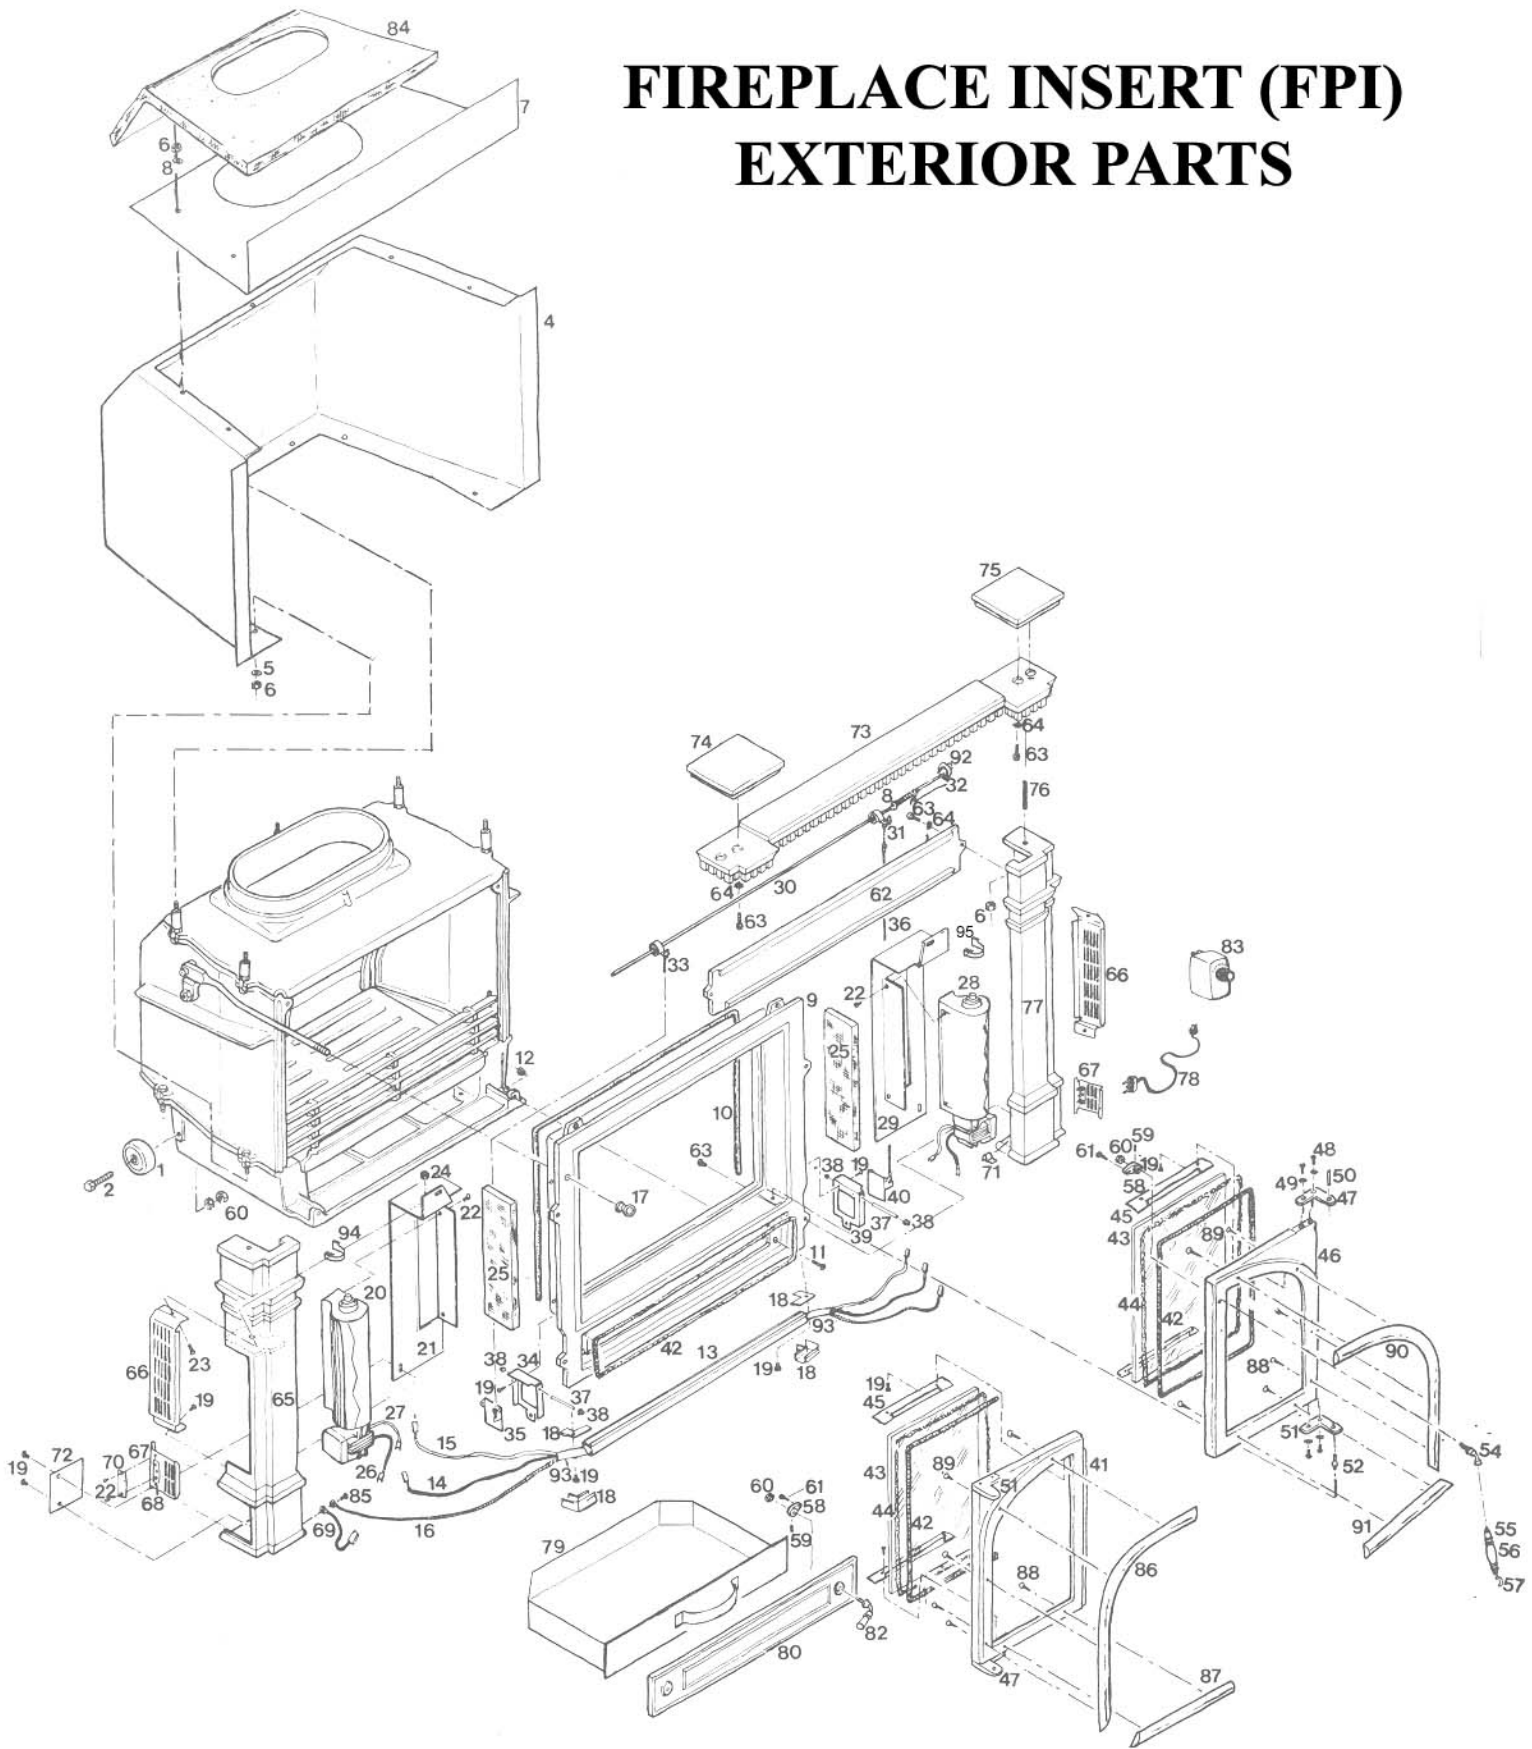

FIREPLACE INSERT (FPI) EXTERIOR PARTS

FIREPLACE INSERT

MODEL #'S: 0044, 0046, 1271 & 1272

FEATURES: **0044** WOOD INSERT WITH NO BRASS TRIM / **0046** WOOD INSERT WITH BRASS TRIM
1271 COAL INSERT WITH NO BRASS TRIM / **1272** COAL INSERT WITH BRASS TRIM
MANUFACTURED FROM 7/83 THROUGH 1/88

PORCELAIN ENAMELED PARTS ARE NO LONGER AVAILABLE FOR THE FIREPLACE INSERT

* denotes dead item

ITEM #	PART #	DESCRIPTION
1	120-3322*	3" Cast Roller
2	120-1463*	3/8 -16 x 2 1/2" Hex Head Cap Screw
4	160-4402*	Body
5	120-2527	1/4 Fender Washer
6	120-3210	1/4 -20 Hex Nut
7	160-4415*	Enclosure Top
8	120-2474	1/4 Flat Washer
9	130-7093*	Front
10	120-3588	5/16" Medium Density Fiberglass
11	120-0811	1/4 -20 x 1 1/2" Phillips Flat Head
12	120-3305	1/4 -20 Keps Nut
13	120-4922*	Wireway
14-16	500-2692*	Complete Wire Harness
17	160-0880	Damper Pull
18	120-4934	Wireway Elbow
19	120-0980	10-24 x 1/4" Phillips Pan Head Screw
20	160-4107	Left Blower
	500-2628*	Blower Bushing Assembly
21	160-4210*	Left Blower Enclosure
22	120-0989	#8 x 1/2" Phillips Pan Head SMS
23	120-1007	10-24 x 3/4" Phillips Trs Head Screw
24	120-3251	10-24 Hex Nut
25	120-3514*	Blower Bracket Insulation
26	500-2569*	Lead Assembly Black
27	500-2574*	Lead Assembly White
28	160-4114	Right Blower
	500-2628*	Blower Bushing Assembly
29	160-4217*	Right Blower Enclosure
30	500-2645*	Thermostat Rod Assembly
	120-4791*	Thermostat Knob
31	160-1408	Thermostat Clip
32	120-1850	Thermostat Spring
33	120-1960	Thermostat Ball Chain (1.5' needed)
34 & 35	500-2626*	Left Air Shutter Assembly
36	120-4867	Thermostat Cable (2' needed)
37	160-1583*	Pin
38	120-3053*	Push On Retainers
39 & 40	500-2622*	Right Air Shutter Assembly
41	130-7175*	Left Door
	130-7176*	Brass Left Door
42	120-3668	5/16" Armaseal Door Seal
43	140-1160	Glass (9 3/4" x 14")
44	120-3556	3/16" 4ND Black Fiberglass Gasket
45	160-4313	Glass Retainer
46	130-7177*	Right Door
	130-7178*	Brass Right Door
47	160-4272*	Hinge Door Top Right & Bottom Left

* denotes dead item