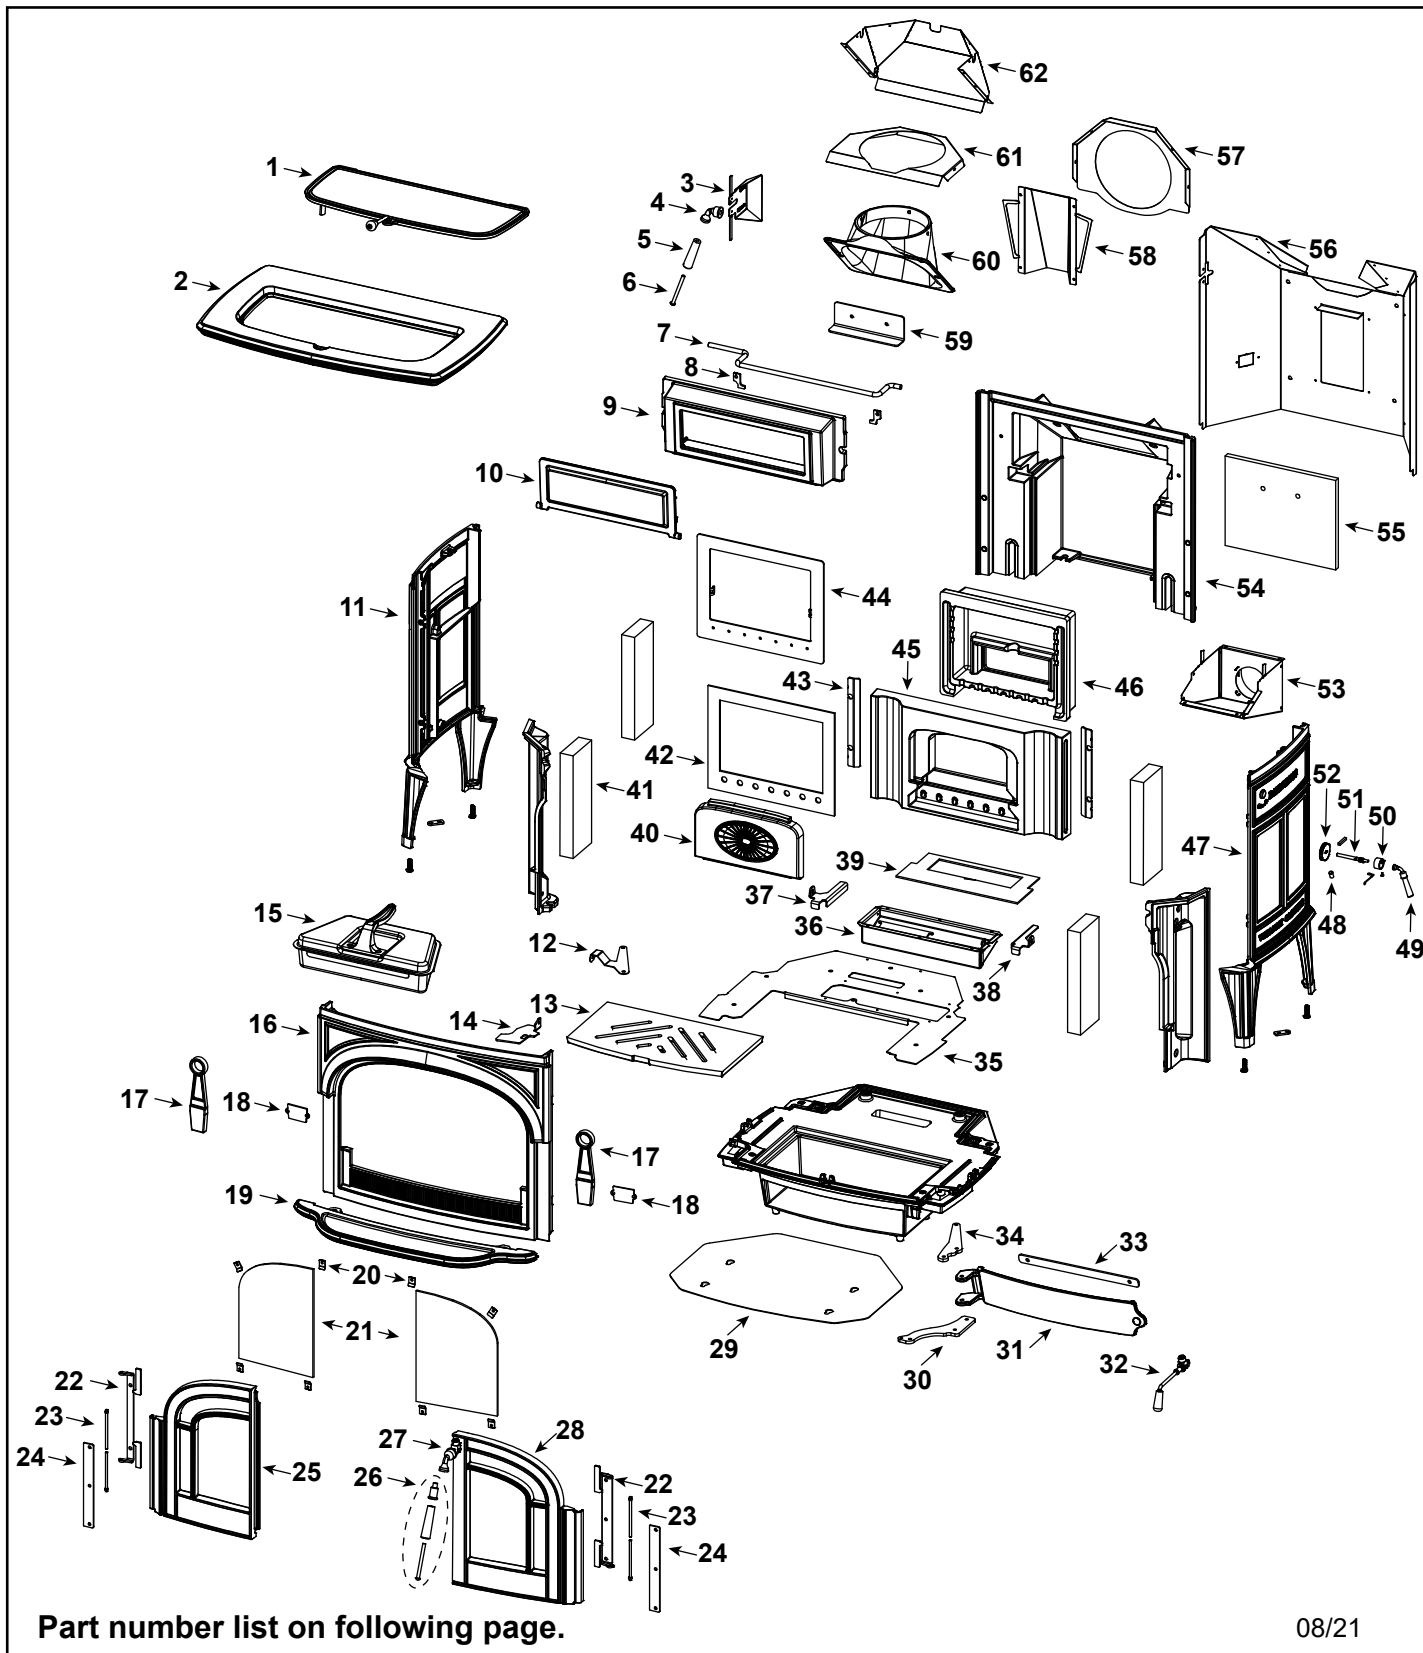

0002235 (Classic Black)
0002236 (Biscuit)
0002237 (Majolica Brown)
0002238 (Bordeaux)
0002239 (Twilight)

Beginning Manufacturing Date: May 2020
Ending Manufacturing Date: Active

Part number list on following page.

08/21