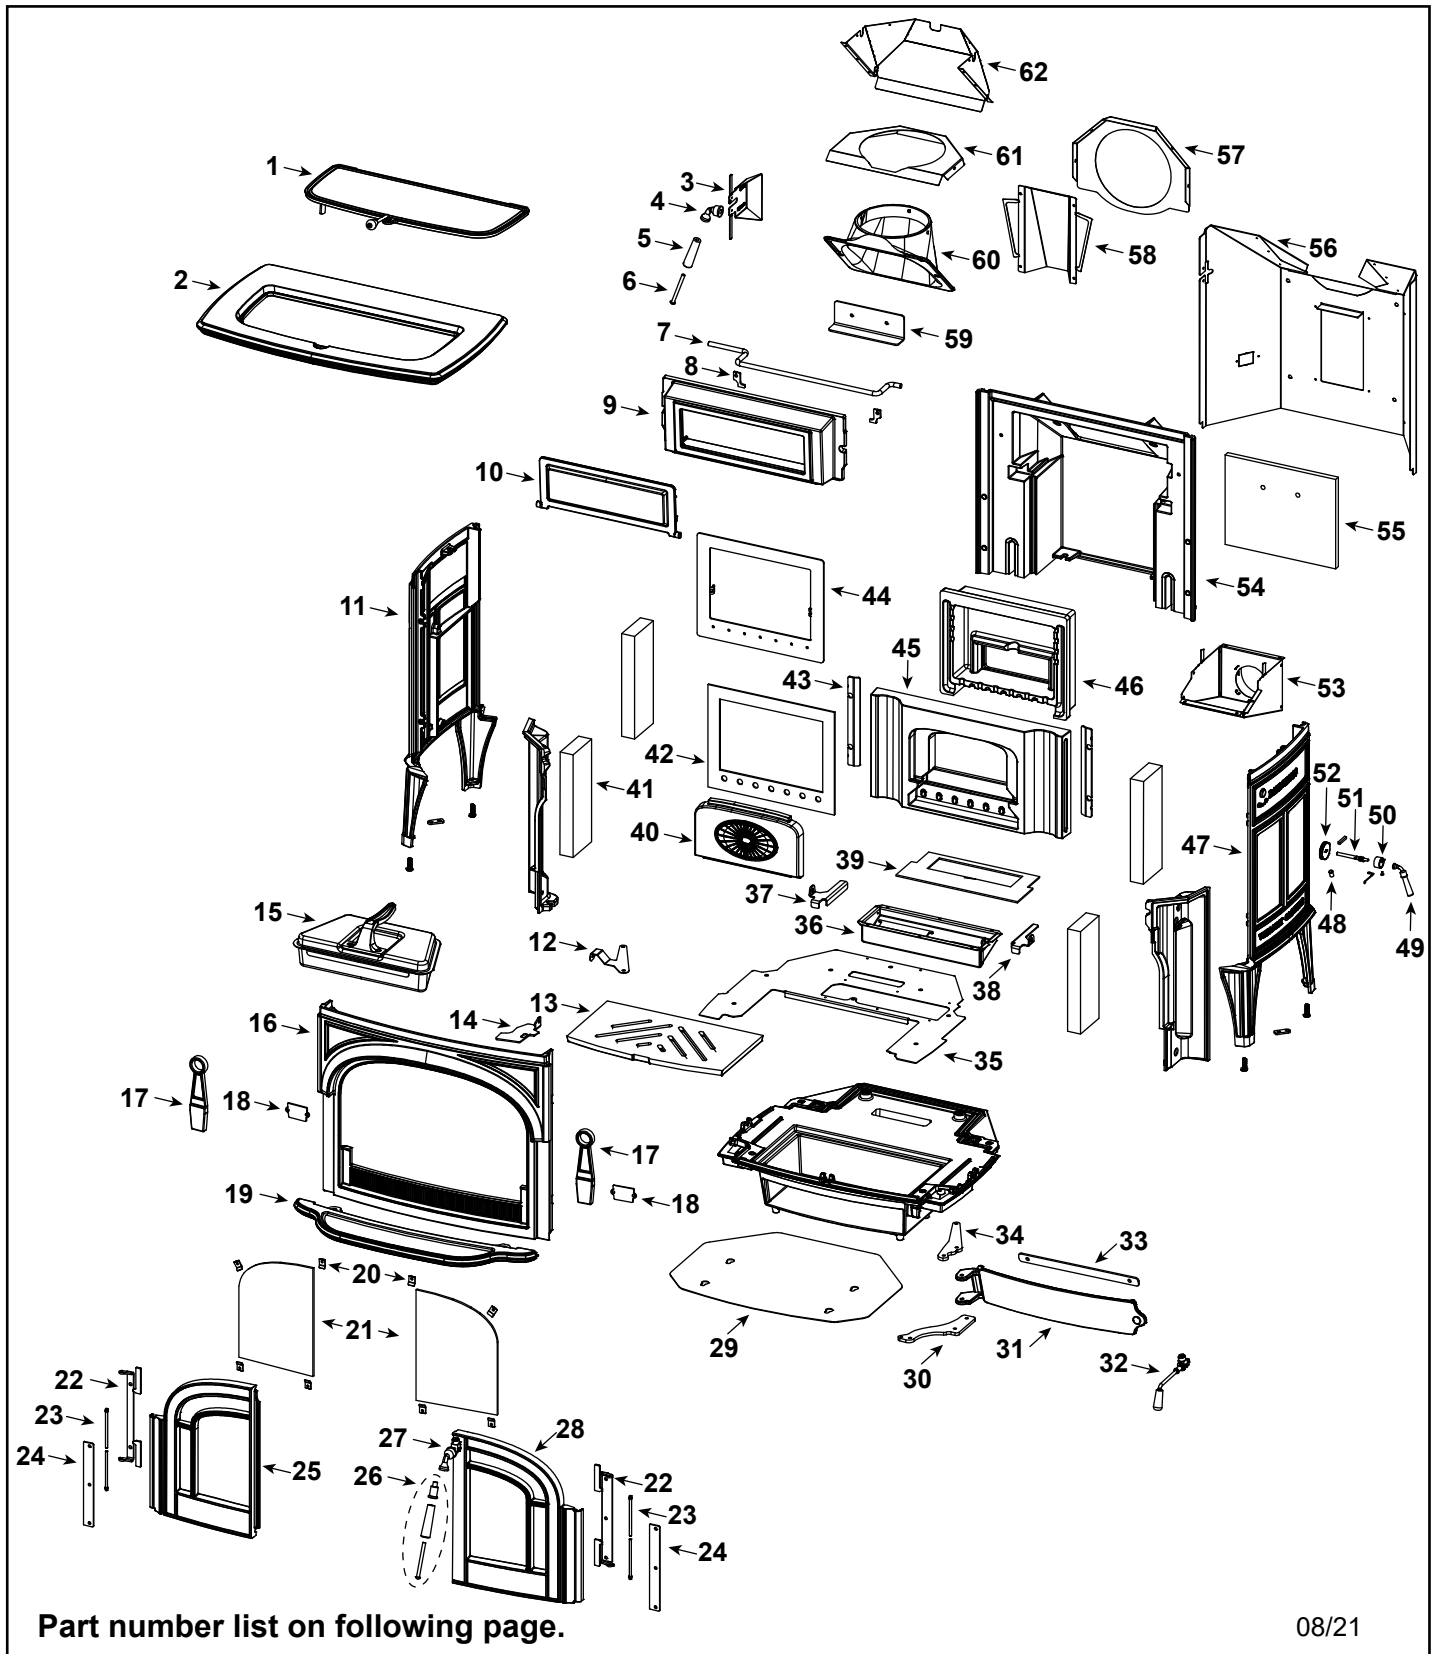

0002235 (Classic Black)
0002236 (Biscuit)
0002237 (Majolica Brown)
0002238 (Bordeaux)
0002239 (Twilight)

Beginning Manufacturing Date: May 2020
Ending Manufacturing Date: Active

Part number list on following page.

08/21