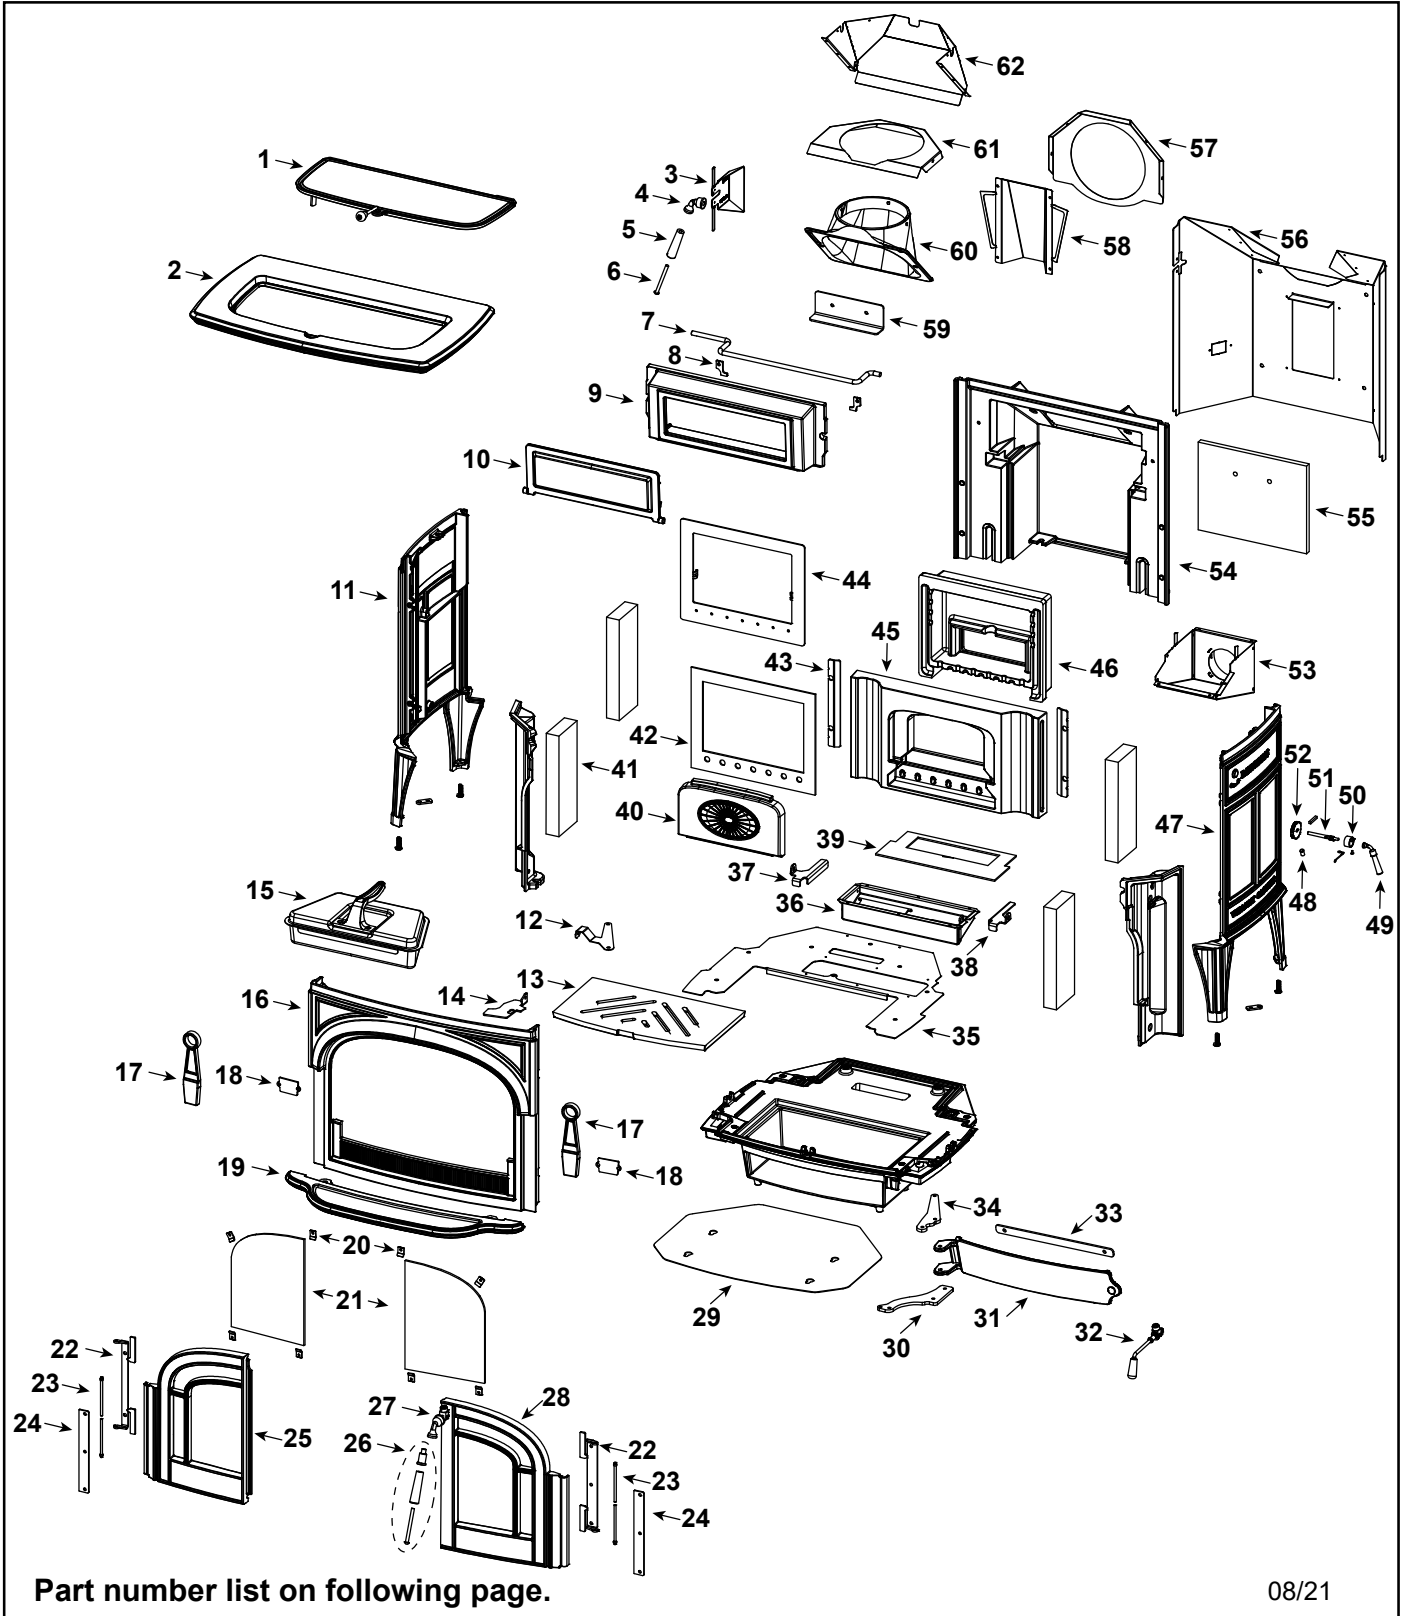

B. Service Parts & Accessories

Service Parts

Dauntless

- 0002235 (Classic Black)
- 0002236 (Biscuit)
- 0002237 (Majolica Brown)
- 0002238 (Bordeaux)
- 0002239 (Twilight)

Beginning Manufacturing Date: May 2020
Ending Manufacturing Date: Active

Part number list on following page.

08/21