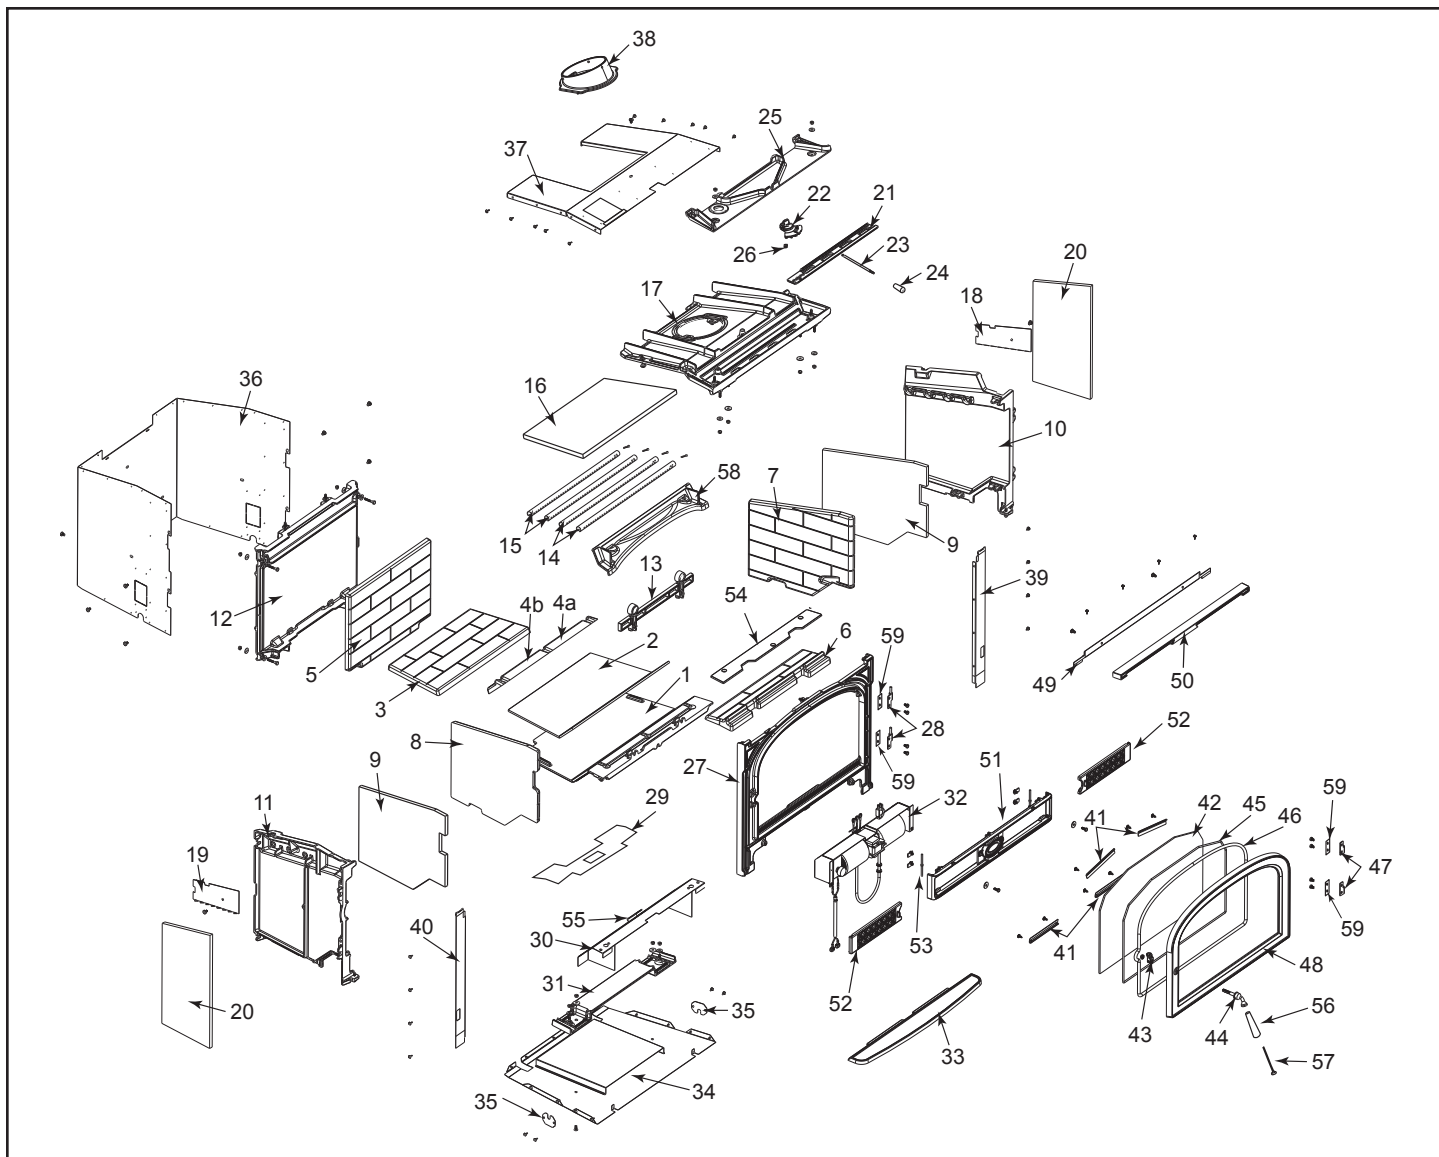

Service Parts List

Vermont Castings reserves the right to make changes in design, materials, specifications, prices and discontinue colors and products at any time, without notice.

Montpelier Medium Insert

Ref	Description	Part Number
1	Bottom	30004306
2	Insulation, Bottom Low	30004335
3	Brick, Bottom Low	30004327
4a	Brick, Bottom Slanted Right	30006706
4b	Brick, Bottom Slanted Left	30006707
5	Brick, Back	30004326
6	Brick, Bottom Up	30004329
7	Brick, Right End	30004330
8	Brick, Left End	30004331
9	Insulation, End Int.	30004334
10	End, Right	30004308
11	End, Left	30004309
12	Back	30004307
13	Andiron	30004321

Ref	Description	Part Number
14	Tube A, Secondary Air Tube	30004377
15	Tube B, Secondary Air Tube	30004378
16	Baffle	30004332
17	Top	30004310
18	Right Side Heat Shield, Secondary Air	30004501
19	Left Side Heat Shield, Secondary Air	30004500
20	Insulation, End Ext.	30004333
21	Air Plate	30004315
22	Pinion	30004320A
23	Handle Wire	164504
24	Handle, Wood Black	1600663
25	Cover, Top	30004316
26	Spring, Friction	1201846
27	Front - Refer to Enamel Parts Chart