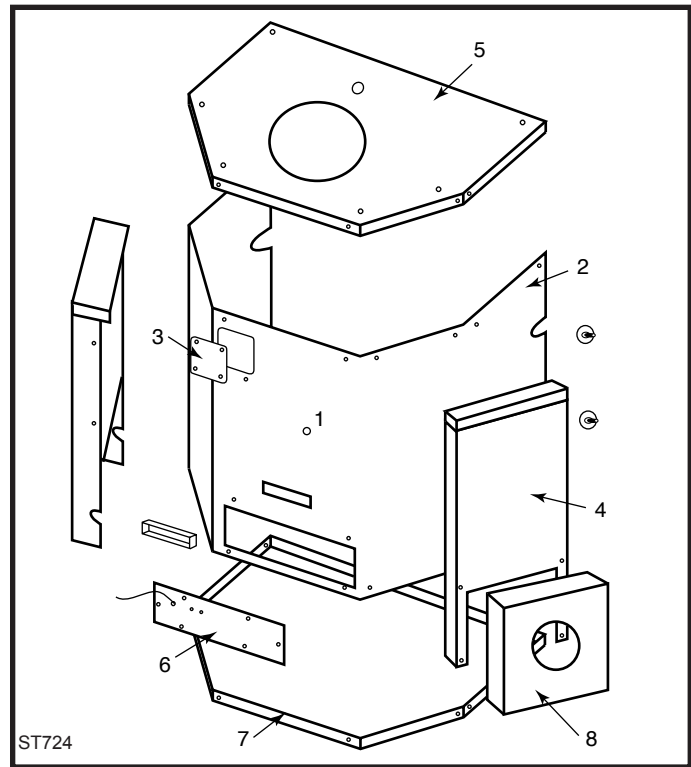

Shell Enamel Parts - WinterWarm Small Insert Model 2080			
Part Name	Classic	Sand	Midnight
Door	1301322	1321322	1341322
Side Trim Panel	1301342	1321342	1341342
Mantel	1301320	1321320	1341320

CFM Corporation reserves the right to make changes in design, materials, specifications, prices and discontinue colors and products at any time, without notice.

Small WinterWarm Cabinet

Item Description	Part Number
1. Access Cover	1405817
2. Shell Backside	1405806
3. Outside Airport Cover	1408730
4. Duct	1405800
Duct Cover	1405799
5. Top Shell	1405805
6. Junction Box Cover Plate	1405802
7. Shell Bottom	1405804
Leveller Bolt	1201744
8. Fan	1601578
Rheostat Handle	1601577
Retainer Clips (1-Rheostat Handle)	1601393
Fan Cable Assembly	5003724
Power Cord	1601482
Terminal Strip	1204897
Fan/Shroud Assembly	5003728
Rheostat Cable Assembly	5003721
Shaker Hole Plug	1600561

For parts and information about your insert, contact your Vermont Castings authorized dealer. For the name of the dealer nearest you, contact:

CFM Corporation
2695 Meadowvale Blvd.
Mississauga, Ontario
Canada L5N 8A3
800-525-1898