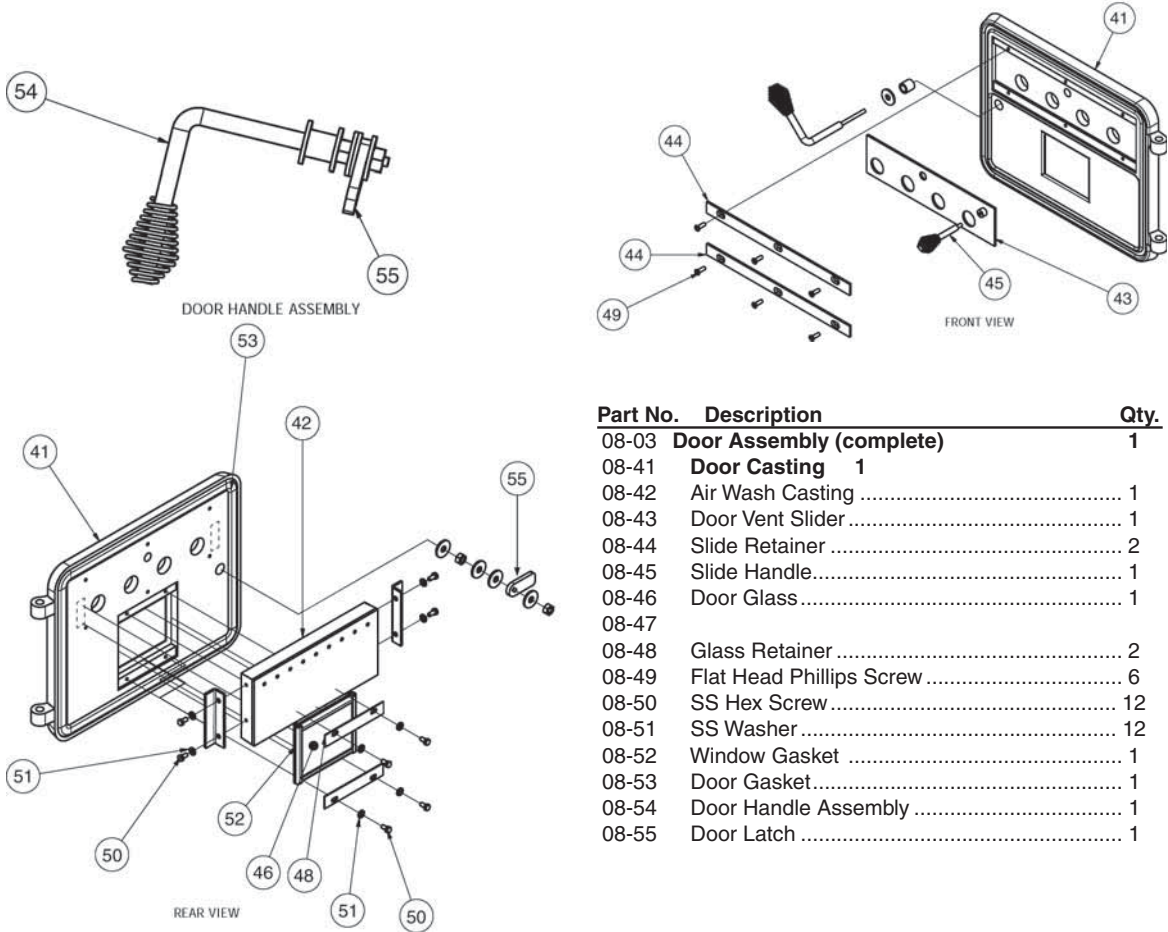

Contact us at **616-396-1911** to order parts.

Part No.	Description	Qty.	Part No.	Description	Qty.
08-1	Main Fire Box Assembly.....	1	08-14	Hearth Trim .....	1
08-2	Back Heat Shield Assembly.....	1	08-15	Top Trim.....	1
08-3	Door Assembly (see pg 20 for parts).....	1	08-16	Bottom Heat Shield.....	1
08-4	Front Heat Shield Curtain.....	1	08-17	Back Heat Shield Deflector.....	1
08-5	Leg.....	4	08-18	Ceramic Fiberboard, Rear - 14"x 14".....	1
08-6	Secondary Air Duct Frame .....	1	08-19	Ceramic Fiberboard, Front - 14"x 9-5/8".....	1
08-7	Air Pipe "A" .....	1	08-20	KAO Wool Insulating Pad.....	2
08-8	Air Pipe "B" .....	2	08-21	Door Pin .....	2
08-9	Air Pipe "C" .....	1			
08-10	Air Pipe "D" .....	1	<b>08-HP</b>	<b>Hardware Pack .....</b>	<b>1</b>
08-11	Air Pipe Retainer .....	5	08-26	Phillips Head Machine Screw (lg) .....	4
08-12	SS Air Pipe Retainer Screw.....	5	08-27	Phillips Head Machine Screw (sm) .....	3
08-13	Fire Bricks		08-28	Hex Nut .....	4
08-13A	Fire Brick "A" (9"x4.5"x1.25").....	16			
08-13D	Fire Brick "D" .....	5	F-6	<b>Blower Assembly .....</b>	<b>1</b>
08-13E	Fire Brick "E" .....	1	F-6G	Ceramic Gasket .....	1
08-13F	Fire Brick "F" .....	2	F-6S	Phillips Head Machine Screw (sm) .....	4
08-13G	Fire Brick "G" .....	1			
08-13H	Fire Brick "H" .....	1			
08-13K	Fire Brick "K" .....	1			

Part No.	Description	Qty.
08-03	<b>Door Assembly (complete)</b>	1
08-41	<b>Door Casting</b>	1
08-42	Air Wash Casting .....	1
08-43	Door Vent Slider .....	1
08-44	Slide Retainer .....	2
08-45	Slide Handle.....	1
08-46	Door Glass.....	1
08-47		
08-48	Glass Retainer .....	2
08-49	Flat Head Phillips Screw .....	6
08-50	SS Hex Screw .....	12
08-51	SS Washer .....	12
08-52	Window Gasket .....	1
08-53	Door Gasket.....	1
08-54	Door Handle Assembly .....	1
08-55	Door Latch .....	1