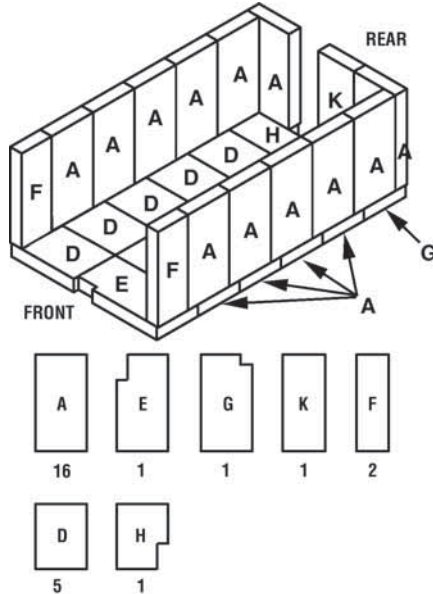

# PARTS - TR008 DURANGO HIGH-EFFICIENCY STOVE

When ordering missing or replacement parts, always give the **Model Number** of the stove, **Part Number**, and **Part Description**. Use the illustrations and part lists provided to identify parts. Contact us at **616-396-1911** to order parts.

# PARTS - TR008 DURANGO HIGH-EFFICIENCY STOVE

When ordering missing or replacement parts, always give the **Model Number** of the stove, **Part Number**, and **Part Description**. Use the illustrations and part lists provided to identify parts.

Contact us at **616-396-1911** to order parts.

Part No.	Description	Qty.	Part No.	Description	Qty.
08-1	Main Fire Box Assembly.....	1	08-14	Hearth Trim .....	1
08-2	Back Heat Shield Assembly.....	1	08-15	Top Trim.....	1
08-3	Door Assembly (see pg 20 for parts).....	1	08-16	Bottom Heat Shield.....	1
08-4	Front Heat Shield Curtain.....	1	08-17	Back Heat Shield Deflector.....	1
08-5	Leg.....	4	08-18	Ceramic Fiberboard, Rear - 14"x 14".....	1
08-6	Secondary Air Duct Frame .....	1	08-19	Ceramic Fiberboard, Front - 14"x 9-5/8".....	1
08-7	Air Pipe "A" .....	1	08-20	KAO Wool Insulating Pad.....	2
08-8	Air Pipe "B" .....	2	08-21	Door Pin .....	2
08-9	Air Pipe "C" .....	1			
08-10	Air Pipe "D" .....	1	<b>08-HP</b>	<b>Hardware Pack .....</b>	<b>1</b>
08-11	Air Pipe Retainer .....	5	08-26	Phillips Head Machine Screw (lg) .....	4
08-12	SS Air Pipe Retainer Screw.....	5	08-27	Phillips Head Machine Screw (sm) .....	3
08-13	Fire Bricks		08-28	Hex Nut .....	4
08-13A	Fire Brick "A" (9"x4.5"x1.25").....	16			
08-13D	Fire Brick "D" .....	5	F-6	<b>Blower Assembly .....</b>	<b>1</b>
08-13E	Fire Brick "E" .....	1	F-6G	Ceramic Gasket .....	1
08-13F	Fire Brick "F" .....	2	F-6S	Phillips Head Machine Screw (sm) .....	4
08-13G	Fire Brick "G" .....	1			
08-13H	Fire Brick "H" .....	1			
08-13K	Fire Brick "K" .....	1			

## FIREBRICK LAYOUT