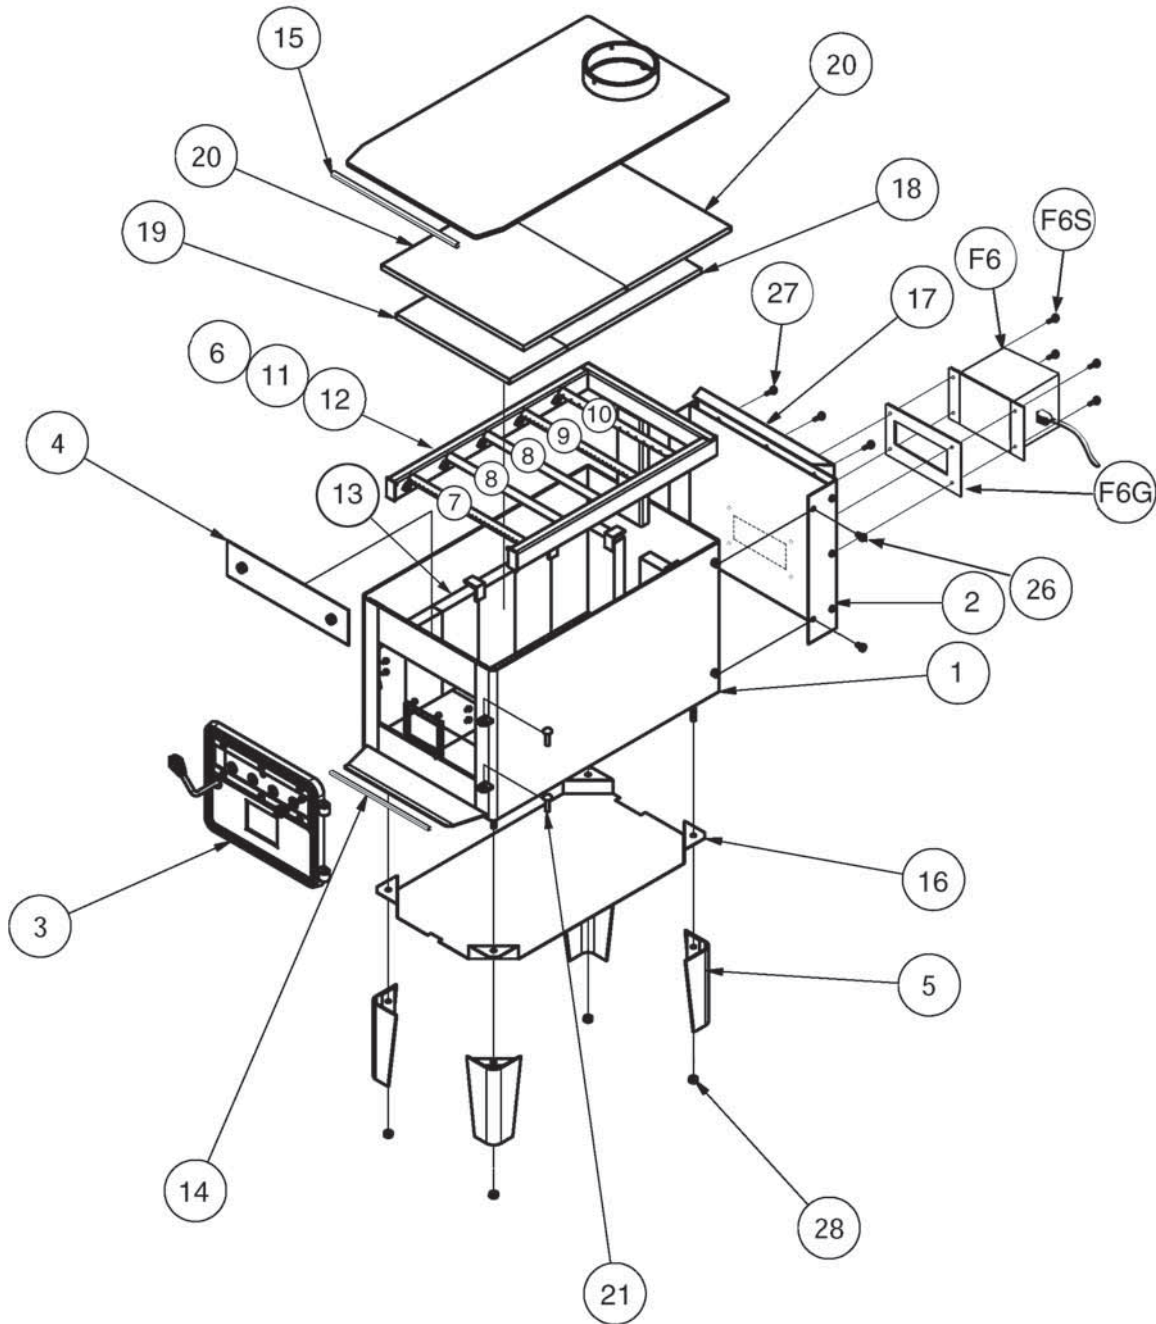

# PARTS - TR008 DURANGO HIGH-EFFICIENCY STOVE

When ordering missing or replacement parts, always give the **Model Number** of the stove, **Part Number**, and **Part Description**. Use the illustrations and part lists provided to identify parts. Contact us at **616-396-1911** to order parts.

# PARTS - TR008 DURANGO HIGH-EFFICIENCY STOVE

When ordering missing or replacement parts, always give the **Model Number** of the stove, **Part Number**, and **Part Description**. Use the illustrations and part lists provided to identify parts.

Contact us at **616-396-1911** to order parts.

Part No.	Description	Qty.	Part No.	Description	Qty.
08-1	Main Fire Box Assembly.....	1	08-14	Hearth Trim .....	1
08-2	Back Heat Shield Assembly.....	1	08-15	Top Trim.....	1
08-3	Door Assembly (see pg 20 for parts).....	1	08-16	Bottom Heat Shield.....	1
08-4	Front Heat Shield Curtain.....	1	08-17	Back Heat Shield Deflector.....	1
08-5	Leg.....	4	08-18	Ceramic Fiberboard, Rear - 14"x 14".....	1
08-6	Secondary Air Duct Frame .....	1	08-19	Ceramic Fiberboard, Front - 14"x 9-5/8".....	1
08-7	Air Pipe "A" .....	1	08-20	KAO Wool Insulating Pad.....	2
08-8	Air Pipe "B" .....	2	08-21	Door Pin .....	2
08-9	Air Pipe "C" .....	1			
08-10	Air Pipe "D" .....	1	<b>08-HP</b>	<b>Hardware Pack .....</b>	<b>1</b>
08-11	Air Pipe Retainer .....	5	08-26	Phillips Head Machine Screw (lg) .....	4
08-12	SS Air Pipe Retainer Screw.....	5	08-27	Phillips Head Machine Screw (sm) .....	3
08-13	Fire Bricks		08-28	Hex Nut .....	4
08-13A	Fire Brick "A" (9"x4.5"x1.25").....	16			
08-13D	Fire Brick "D" .....	5	F-6	<b>Blower Assembly .....</b>	<b>1</b>
08-13E	Fire Brick "E" .....	1	F-6G	Ceramic Gasket .....	1
08-13F	Fire Brick "F" .....	2	F-6S	Phillips Head Machine Screw (sm) .....	4
08-13G	Fire Brick "G" .....	1			
08-13H	Fire Brick "H" .....	1			
08-13K	Fire Brick "K" .....	1			