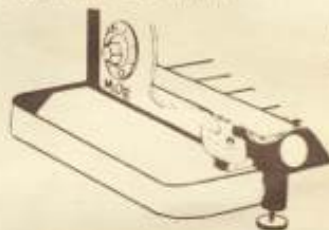

- Stove made of 1/4" and 5/16" plate steel with welded construction.
- Firebrick Lined
- Hi-Temperature, 1,200 degree paint
- 6" Flue outlet.

ADJUSTABLE LEVELING LEGS FIT ALMOST ANY FIREPLACE

Without cutting.

- Stove Top has two varied temperature cooking surfaces, one for cooking, the other for simmering.
- Unique Triple Air Combustion System

and BUILT-IN FEATURES

SAFE HOT EMBER ASH CATCHER

One of the safest made.