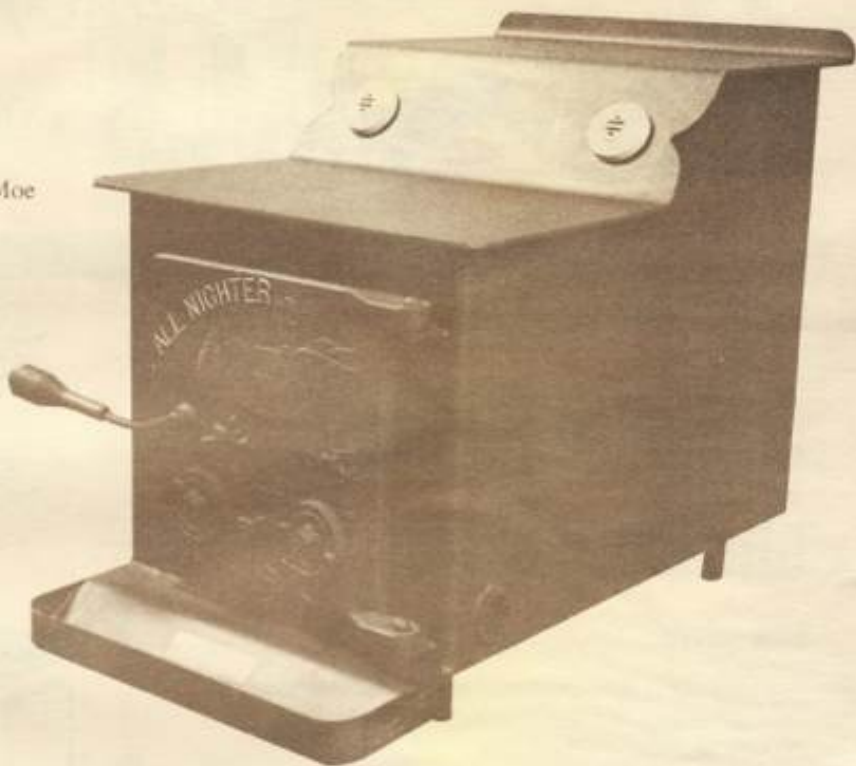

Jim KATHMANN
WATSON'S
563-0101

Here's Why It Works

OUR EXCLUSIVE PATENTED TRIPLE AIR SYSTEM DOOR

Here's What We Offer

Big Moe

With a Productive Burn Time of up to 16 hours, the Big Moe can heat 7 to 10 average size rooms or up to 3,000 sq. ft.

Overall Length 41 1/2"
Height 31 1/2"
Overall Width 23 1/2"
Weight 524 lbs.
Top of Flue 28 1/2"
Log Length 28"
Legs Adjustable to other flue heights

Fits Almost Any Fireplace

Mid Moe

With a Productive Burn Time of up to 10 hours, the Mid Moe can heat 5 to 7 average size rooms or up to 1,800 sq. ft.

Overall Length 36"
Height 31 1/2"
Overall Width 21 1/2"
Weight 436 lbs.
Top of Flue 28"
Log Length 28"
Legs Adjustable to other flue heights

Fits Almost Any Fireplace

Little Moe

With a Productive Burn Time of up to 8 hours, the Little Moe can heat 3 to 5 average size rooms or up to 1,000 sq. ft.

Overall Length 32"
Height 28"
Overall Width 19 1/2"
Weight 332 lbs.
Top of Flue 24 1/2"
Log Length 18"
Legs Adjustable to other flue heights

Fits Almost Any Fireplace

Giant Moe

FIREPLACE MODEL

Here's another ALL NIGHTER stove everyone's been waiting for. The GIANT MOE combines the efficiency of an airtight woodstove with the warmth and charm of a fireplace. The special heat resistant glass in the extra large door lets you enjoy the flicker of every flame. The soft glow brightens your room and your mood.