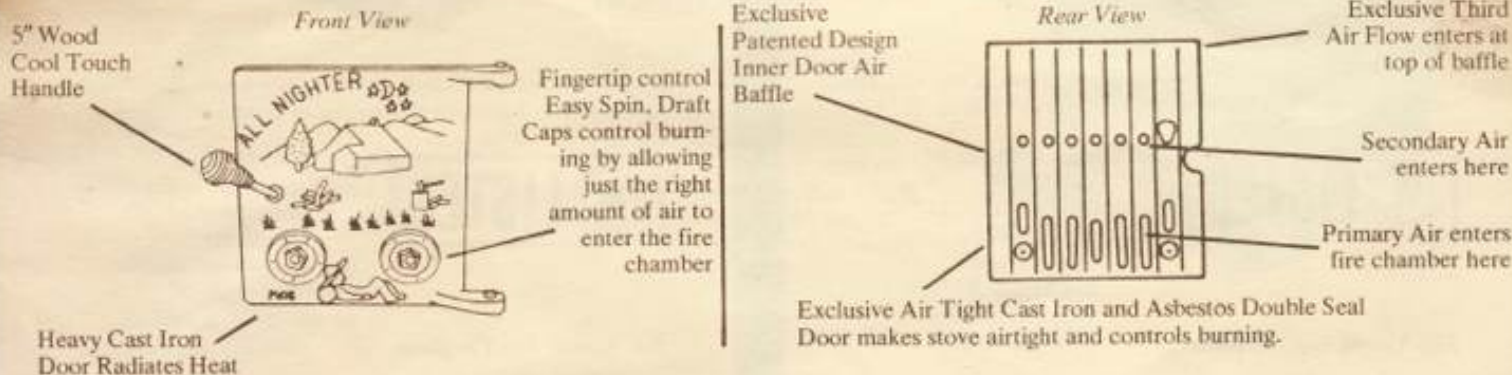

Here's Why It Works

OUR EXCLUSIVE PATENTED TRIPLE AIR SYSTEM DOOR