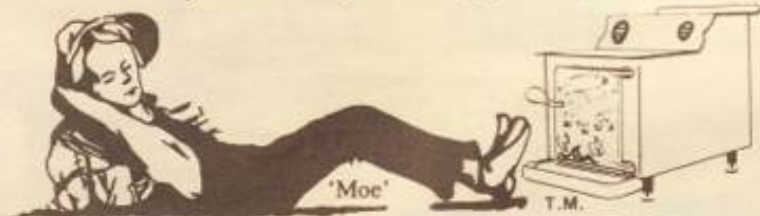

Moe Brings You the All Nighter Stoves

From the Efficiency Stove People

Controlled Burning Efficiency Stove

Big Moe

Featuring our exclusive patented Hot Air Distribution System that increases heat output without increasing the amount of fuel used!