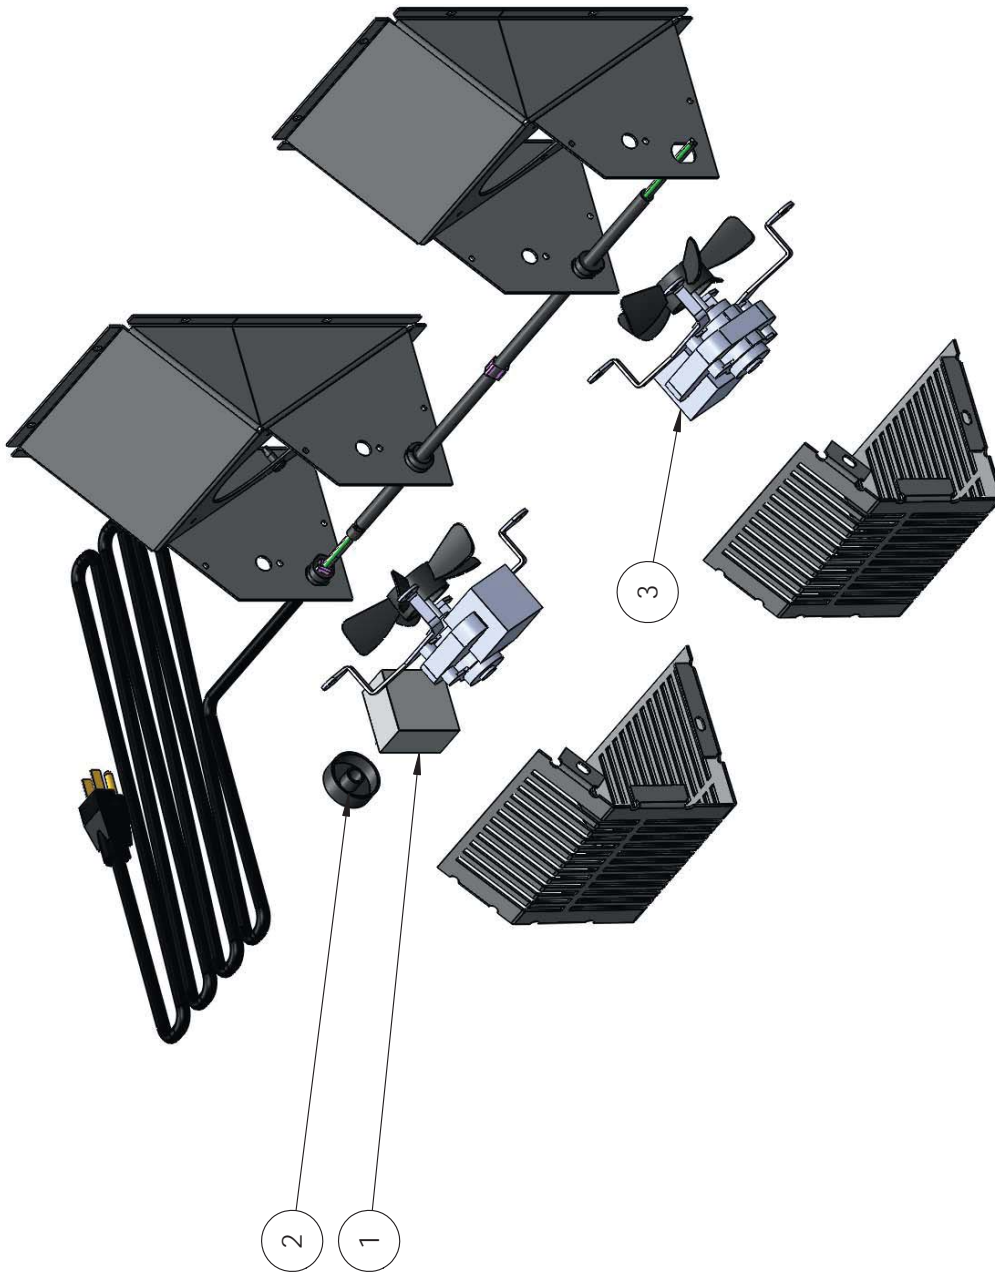

**REPLACEMENT PARTS**

**Z2814 Fan Kit Replacement Parts**

No. exploded view	Part #	Description	QTY
1	H/Z0136	Rheostat with off switch	1
2	H/0137	Rheostat knob silver inlay	1
3	H/Z7005	Replacement axial fan	1

**REPLACEMENT PARTS cont.**

## REPLACEMENT PARTS cont.

### Replacement Parts and Kit list for Ashford AF20.1

No. exploded view	Part #	Description	QTY
1	Z0256	5 mm Thick Ceramic Glass 15" x 9.75"	1
2	0254AS-4ft	Glass Gasket 1/8 x 3/4 301B W/PSA - 4 ft	1
3	0186-4ft	Door Gasket 7/8" round - 4 ft	1
4	Z2944	Door Handle w/ Wooden Grip	1
5	Z2821	Wooden Bypass Handle Grip	1
6	Z4551	Dome Guard Kit	1
7	Z2430	Flame Shield	1
8	Z0336A-M	Combustor 10.65" x 4" x 2" (Incl. Gasket)	1
9	Z4498	Bypass Retainers	1
10	0255B-3ft	Bypass Gasket 5/8" dense round - 3 ft	1
11	0341C-3ft	Combustor Gasket Slit 2" x 1/16" - 3 ft	1
12	Z03808	Ash Cover	1
13	0342E	4" Catalytic Therm w/ Black Pan	1
14	Z3009	Thermostat	1
15	0102	Thermostat Knob Black	1
16	Z1726B	(Mobile home) Outside Air Kit	1
17	Z2452SW	Bypass Handle (Incl. Wood end) (plated/walnut)	1
18	Z3809	Removable Smoke Baffle Kit	1