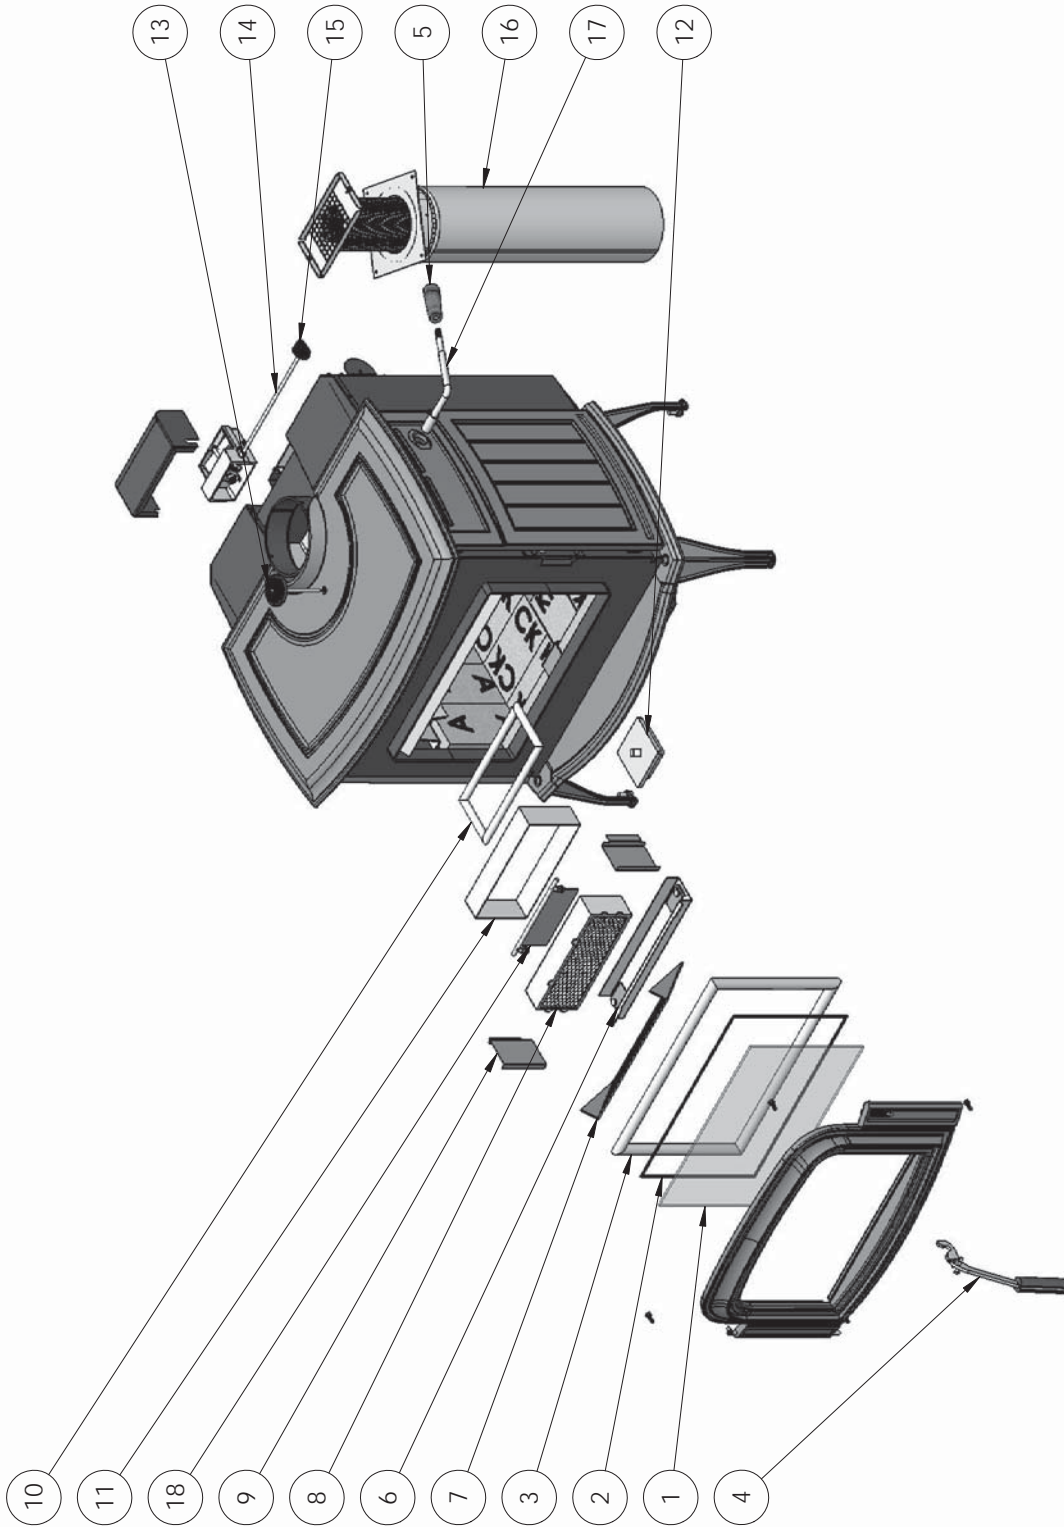

**REPLACEMENT PARTS**

**Z2814 Fan Kit Replacement Parts**

No. exploded view	Part #	Description	QTY
1	H/Z0136	Rheostat with off switch	1
2	H/0137	Rheostat knob silver inlay	1
3	H/Z7005	Replacement axial fan	1

**REPLACEMENT PARTS cont.**

## REPLACEMENT PARTS cont.

### Replacement Parts and Kit list for Ashford AF20.1

No. exploded view	Part #	Description	QTY
1	Z0256	5 mm Thick Ceramic Glass 15" x 9.75"	1
2	0254AS-4ft	Glass Gasket 1/8 x 3/4 301B W/PSA - 4 ft	1
3	0186-4ft	Door Gasket 7/8" round - 4 ft	1
4	Z2944	Door Handle w/ Wooden Grip	1
5	Z2821	Wooden Bypass Handle Grip	1
6	Z4551	Dome Guard Kit	1
7	Z2430	Flame Shield	1
8	Z0336A-M	Combustor 10.65" x 4" x 2" (Incl. Gasket)	1
9	Z4498	Bypass Retainers	1
10	0255B-3ft	Bypass Gasket 5/8" dense round - 3 ft	1
11	0341C-3ft	Combustor Gasket Slit 2" x 1/16" - 3 ft	1
12	Z03808	Ash Cover	1
13	0342E	4" Catalytic Therm w/ Black Pan	1
14	Z3009	Thermostat	1
15	0102	Thermostat Knob Black	1
16	Z1726B	(Mobile home) Outside Air Kit	1
17	Z2452SW	Bypass Handle (Incl. Wood end) (plated/walnut)	1
18	Z3809	Removable Smoke Baffle Kit	1