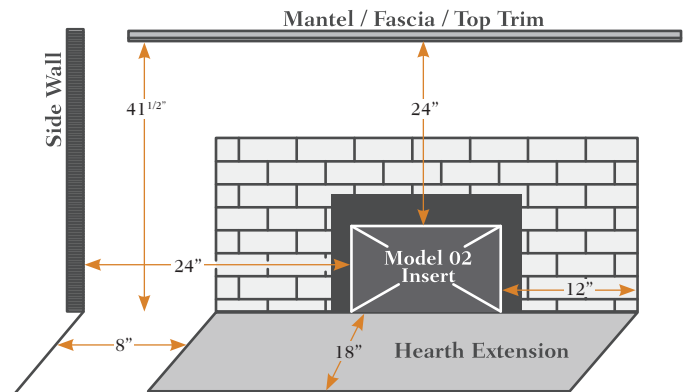

Model 02

The versatile Model 02 Catalytic Wood Burning Insert transforms virtually any fireplace into a beautiful, efficient source of comfort. Its compact design even fits into zero-clearance fireboxes, adding advanced catalytic combustion technology to the natural appeal of a real wood fire. Optional gold or black trim allows you to choose the look that complements your home's unique style.

 **Country Flame**[®]

Model 02 Catalytic Wood Burning Insert

Gain Efficiency

With the Model 02 Catalytic Wood Burning Insert, you can turn your open-masonry or zero-clearance fireplace—formerly a significant point of heat loss—into an efficient source of warmth and savings. Features include:

- 72% Efficiency
- Max Heating Capacity: 34,100 BTU
- Heavy Gauge Steel Construction
- 422 Pounds
- Max Burn Time: 12 Hours
- Max Log Length: 20"
- Black or Gold Door & Trim Options
- 6" Flue Opening
- Air Wash Equipped for Cleaner Glass
- Dual Blowers Standard (125 CFM Each)
- Approved for Installation into Zero-Clearance Wood Burning Fireplaces

Installation

With our optional trim skirt and leveling base plate, you can easily trim off the lower louvers below the zero-clearance firebox.

Minimum Fireplace Dimensions:	
Opening Height	18"
Opening Width	28"
Depth	18"
Width at Back	22"