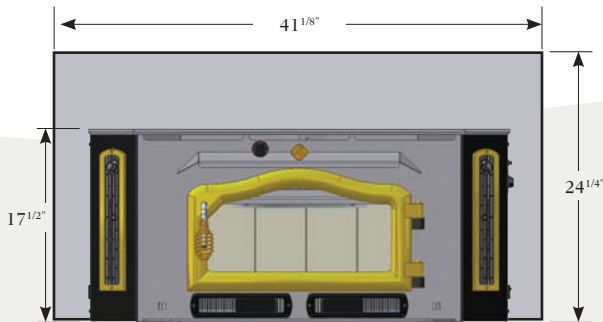

- 72% Efficiency
- Max Heating Capacity: 34,100 BTU
- Heavy Gauge Steel Construction
- 422 Pounds
- Max Burn Time: 12 Hours
- Max Log Length: 20"
- Black or Gold Door & Trim Options
- 6" Flue Opening
- Air Wash Equipped for Cleaner Glass
- Dual Blowers Standard (125 CFM Each)
- Approved for Installation into Zero-Clearance Wood Burning Fireplaces

Installation

With our optional trim skirt and leveling base plate, you can easily trim off the lower louvers below the zero-clearance firebox.

Minimum Fireplace Dimensions:	
Opening Height	18"
Opening Width	28"
Depth	18"
Width at Back	22"