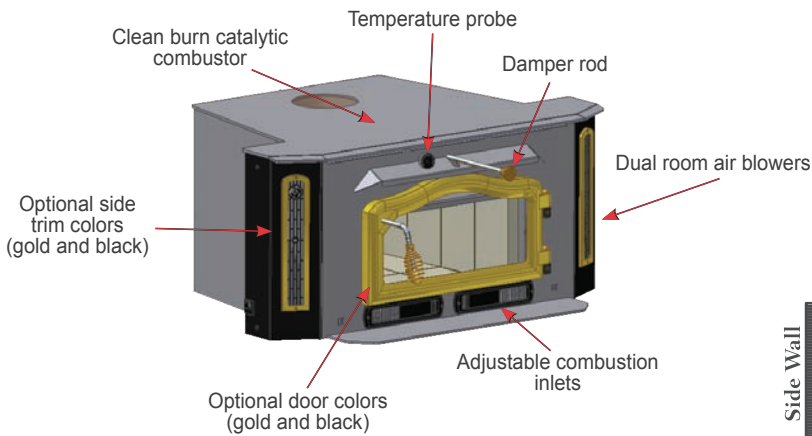

Model 02

The versatile Model 02 Catalytic Wood Burning Insert transforms virtually any fireplace into a beautiful, efficient source of comfort. Its compact design even fits into zero-clearance fireboxes, adding advanced catalytic combustion technology to the natural appeal of a real wood fire. Optional gold or black trim allows you to choose the look that complements your home's unique style.

 **Country Flame**[®]

Model 02 Catalytic Wood Burning Insert

Gain Efficiency

With the Model 02 Catalytic Wood Burning Insert, you can turn your open-masonry or zero-clearance fireplace—formerly a significant point of heat loss—into an efficient source of warmth and savings. Features include:

- 72% Efficiency
- Max Heating Capacity: 34,100 BTU
- Heavy Gauge Steel Construction
- 422 Pounds
- Max Burn Time: 12 Hours
- Max Log Length: 20"
- Black or Gold Door & Trim Options
- 6" Flue Opening
- Air Wash Equipped for Cleaner Glass
- Dual Blowers Standard (125 CFM Each)
- Approved for Installation into Zero-Clearance Wood Burning Fireplaces

Installation

With our optional trim skirt and leveling base plate, you can easily trim off the lower louvers below the zero-clearance firebox.

Minimum Fireplace Dimensions:	
Opening Height	18"
Opening Width	28"
Depth	18"
Width at Back	22"