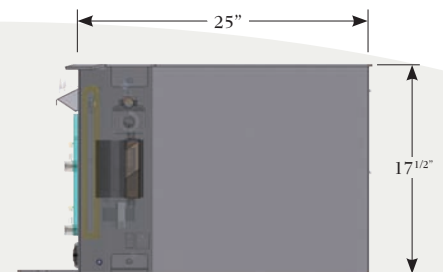

- 72% Efficiency
- Max Heating Capacity: 34,100 BTU
- Heavy Gauge Steel Construction
- 422 Pounds
- Max Burn Time: 12 Hours
- Max Log Length: 20"
- Black or Gold Door & Trim Options
- 6" Flue Opening
- Air Wash Equipped for Cleaner Glass
- Dual Blowers Standard (125 CFM Each)
- Approved for Installation into Zero-Clearance Wood Burning Fireplaces

Installation

With our optional trim skirt and leveling base plate, you can easily trim off the lower louvers below the zero-clearance firebox.

Minimum Fireplace Dimensions:	
Opening Height	18"
Opening Width	28"
Depth	18"
Width at Back	22"