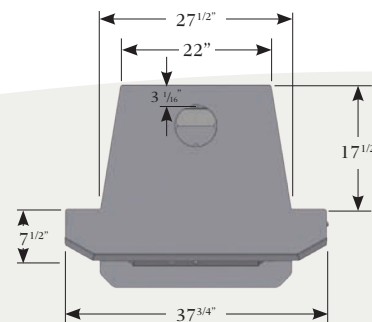

- 72% Efficiency
- Max Heating Capacity: 34,100 BTU
- Heavy Gauge Steel Construction
- 422 Pounds
- Max Burn Time: 12 Hours
- Max Log Length: 20"
- Black or Gold Door & Trim Options
- 6" Flue Opening
- Air Wash Equipped for Cleaner Glass
- Dual Blowers Standard (125 CFM Each)
- Approved for Installation into Zero-Clearance Wood Burning Fireplaces

Installation

With our optional trim skirt and leveling base plate, you can easily trim off the lower louvers below the zero-clearance firebox.

Minimum Fireplace Dimensions:	
Opening Height	18"
Opening Width	28"
Depth	18"
Width at Back	22"