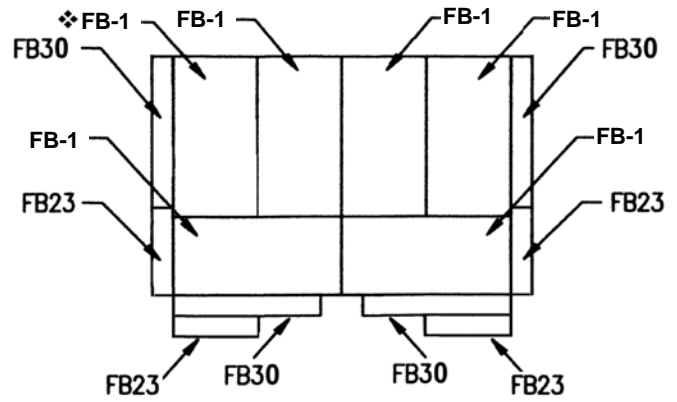

Firebrick Diagram - ♦ All firebrick are 1 ¼" thick

* Units manufactured prior to September 1999 (w/ash drawer) will require 1 each p/n 37075 grate and 1 each p/n FB11 in place of one FB-1 firebrick.