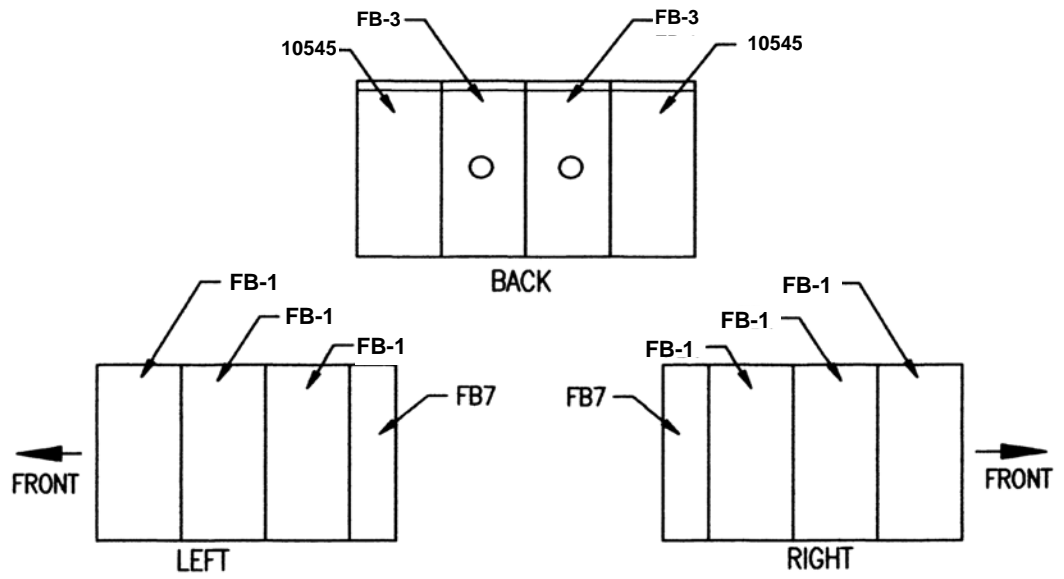

Firebrick Diagram - ♦ All firebrick are 1 ¼" thick

* Units manufactured prior to September 1999 (w/ash drawer) will require 1 each p/n 37075 grate and 1 each p/n FB11 in place of one FB-1 firebrick.