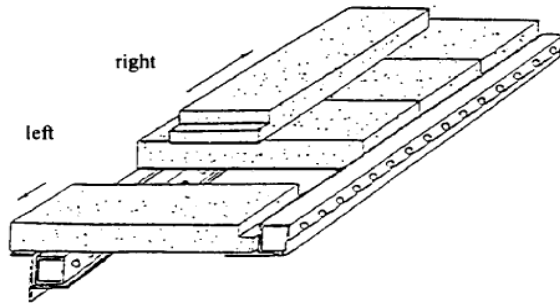

*SN Stove serial number range, parts are compatible with:

">" = greater than # indicated, "<" = less than # indicated, "-" = numbers within range

Firebrick Diagram

- ♦ All firebrick are 1 ¼" thick

BOTTOM

Baffle Brick - p/n 10545 (5 ea)

Must Chip Approx.
1" x 1" Notches

LEFT

RIGHT

BACK

DOOR ASSEMBLY

HANDLE ASSEMBLY - P/N 10300