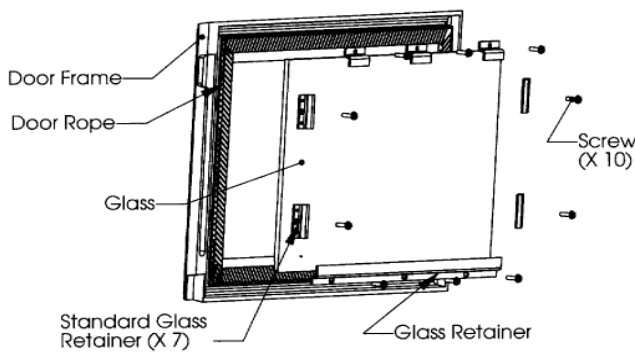

Must Chip Approx.
1" x 1" Notches

LEFT

RIGHT

BACK

DOOR ASSEMBLY

HANDLE ASSEMBLY - P/N 10300