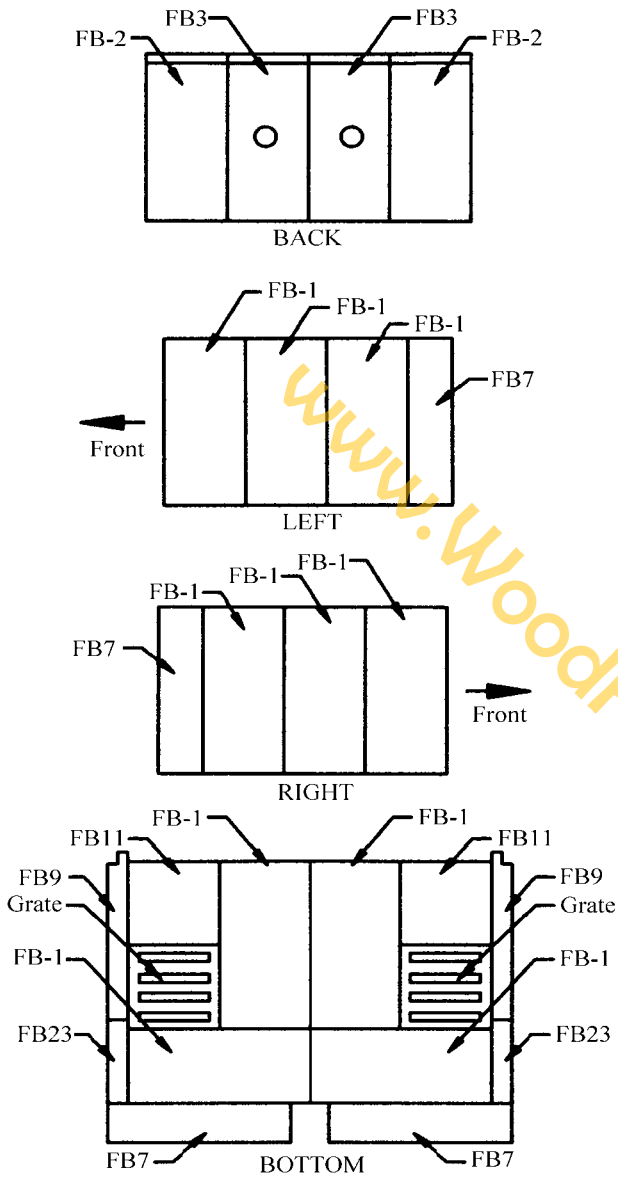

Firebrick Diagram

- ♦ All firebrick are 1 ¼" thick