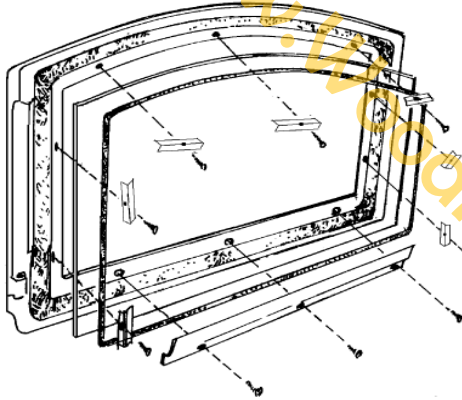

DOOR ASSEMBLY - P/N 14M72 (Gold) and P/N G6000 (Black).
Includes handle assembly.