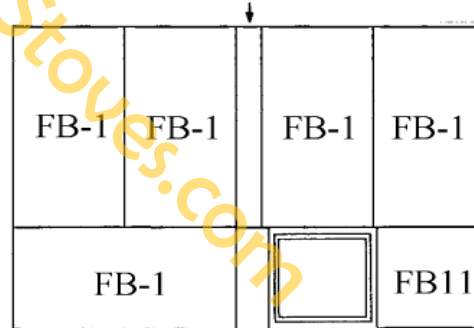

☒ Blower assembly includes 2 blowers w/ propellers, mounting bracket and terminal block.

Firebrick

♦ All firebrick are 1 1/4" thick

SIDES

BACK

BOTTOM FB29

CATALYTIC/DAMPER COMPONENTS

PRIMARY AIR CONTROL DRAFT MODULE (CATALOG #26M68)