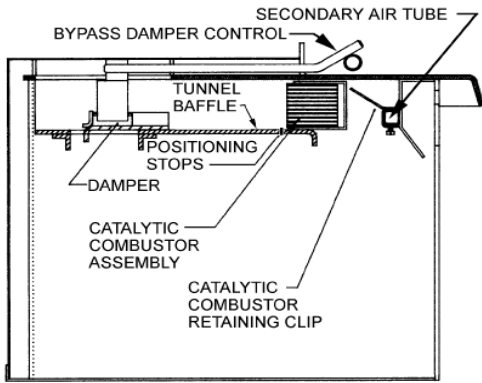

*SN Stove serial number range, parts are compatible with:

">" = greater than # indicated, "<" = less than # indicated, "-" = numbers within range

✓ Units manufactured prior to 3/99 may have brass trim and will require replacing both trim pieces to match.

☒ Blower assembly includes 2 blowers w/ propellers, mounting bracket and terminal block.

Firebrick

♦ All firebrick are 1 1/4" thick

SIDES

BACK

BOTTOM FB29

CATALYTIC/DAMPER COMPONENTS

PRIMARY AIR CONTROL DRAFT MODULE (CATALOG #26M68)