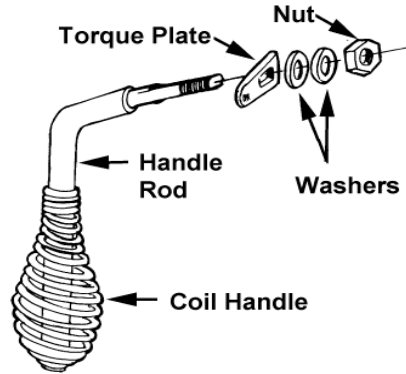

HANDLE ASSEMBLY - P/N 10300