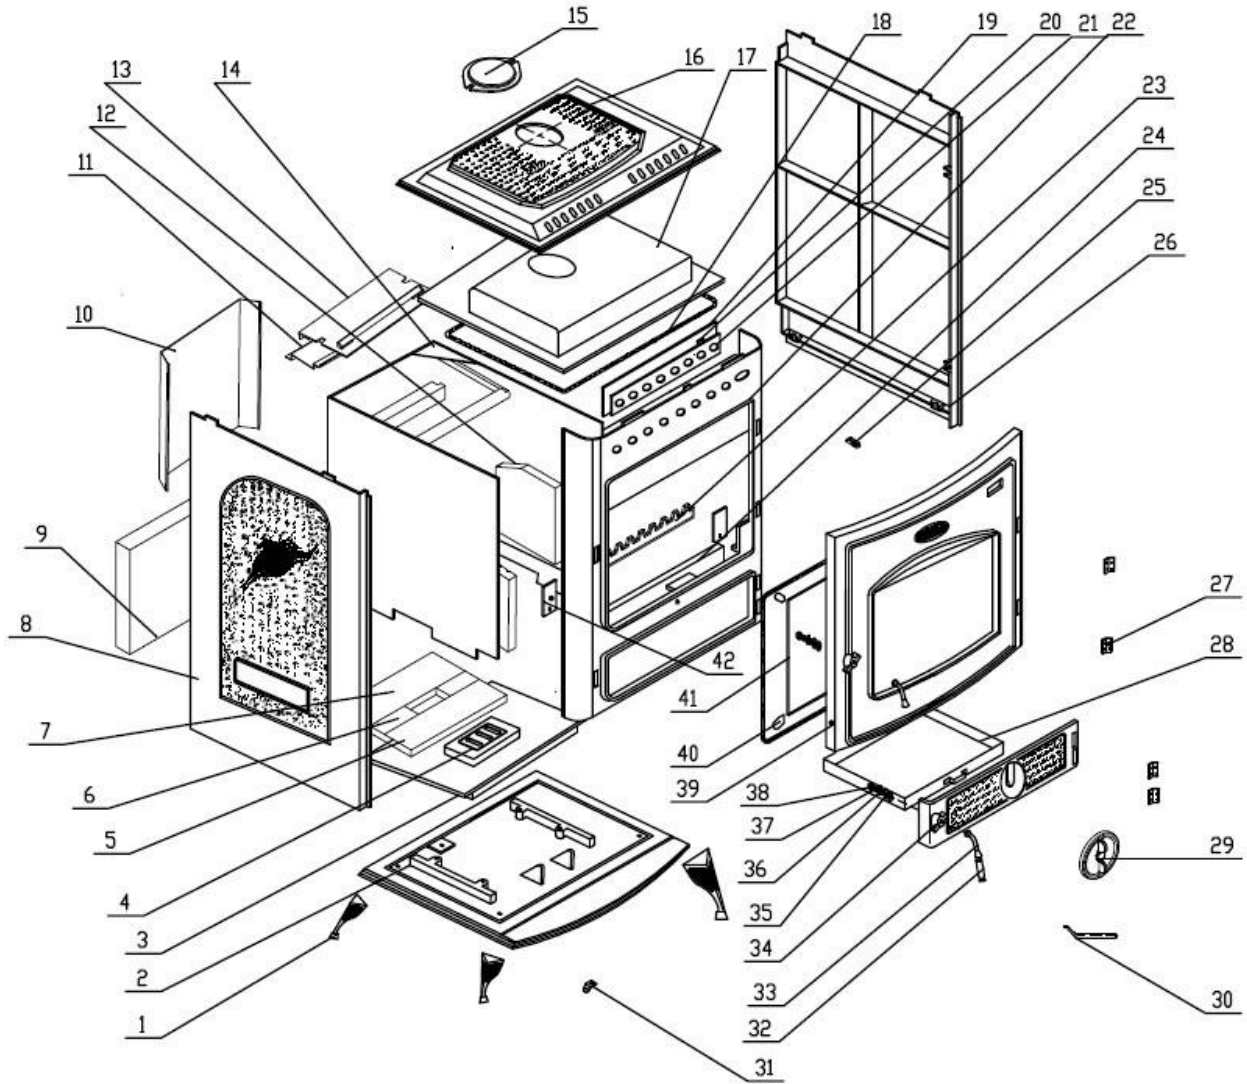

HF-717U Parts Diagram

717U Parts List

1. Leg (4)
2. Base
3. Grate frame
4. Grate
5. Bottom fire brick - Front
6. Bottom fire bricks - Left & Right
7. Bottom fire brick - Back
8. Left side panel
9. Backside fire brick
10. Back heat shield
11. Secondary air deflecting plate
12. Side fire brick - Left & Right
13. Bearing plate for secondary air deflecting plate
14. Stove body
15. Flue cover plate
16. Hob
17. Inner top
18. Fire rope gasket
19. Air wash deflecting plate
20. Air wash slider holding plate
21. Air wash slider
22. Front
23. Fire fence
24. Front fire brick
25. Air wash control lever
26. Right side panel
27. Door hinge (4)
28. Air pan
29. Ornamental spin valve
30. Operating tool
31. Countersunk head screw (M6 x 70)
32. Wood handle
33. Stainless steel handle (2)
34. Ash door
35. Washers (2)
36. Tubes (2)
37. Door catches (2)
38. Nuts (2)
39. Stove door
40. Glass clips (4)
41. Glass
42. Handle hole cover plate