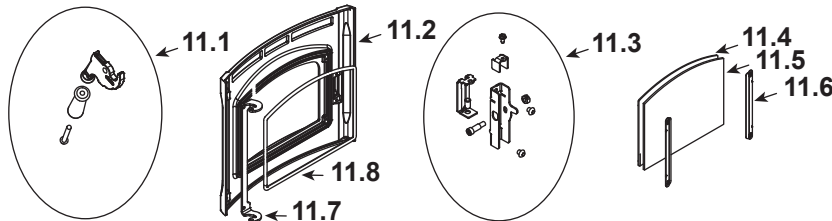

IMPORTANT: THIS IS DATED INFORMATION. Parts must be ordered from a dealer or distributor. **Hearth and Home Technologies does not sell directly to consumers.** Provide model number and serial number when requesting service parts from your dealer or distributor.

Stocked at Depot

ITEM	DESCRIPTION	COMMENTS	PART NUMBER	
1	Touch Control		1-00-777552	Y
	Touch Control Screws	Pkg of 30	SRV8787-011	
	Cable Cover Gasket		3-44-777549	
2	16 X 8 Hopper Lid Glass		3-40-777770	Y
	Screwposts/Washers	Pkg of 20 Sets	1-00-129004	Y
	Gasket 3/8 X 1/2	20 Feet	1-00-375501	Y
3	Black Plated Knob w/Screw		1-00-02000-1	
4	Complete Latch	2 Sets	1-00-0669697	
	5/16 X 1/2 Ball Plunger	Pkg of 3	3-31-5500-3	
	Bulk 5/16 Push Retainer	Pkg of 100	3-31-94807-100	
5	Hopper Lid Hinge w/Hardware		1-00-777147	Y
	Hopper Lid Hinge Pin Plates w/Hardware	1 Set	1-00-777560	
6	Cast Top	Black	4-00-247236S	
		Majolica Brown	1-00-247236-14	
7	Hopper Assembly		1-10-777130A	Y
	Gasket Hopper Throat		3-44-677185	Y
	Gasket, 3/8 X 1/2	20 Feet	1-00-375501	Y
	Gasket, 5/8 X 1/2	20 Feet	1-00-625501	Y
8	Left Side Cast	Black	4-00-777645P	
		Majolica Brown	1-00-777645-14	
9	Combustion Blower Capacitor		1-00-00276	Y
10	Smoke Shield		1-00-777133	

#11 Load Door

11	Load Door			
11.1	Cast Latch, Knob & Screw		1-00-0119	Y
	Wood Handle		3-40-00247	
11.2	Load Door Rope	Black	4-00-777565P	Y
		Majolica Brown	1-00-777565-14	Y
11.3	Latch Bracket w/Hardware	1 Set	1-00-777665	Y
	Rollers & Hardware	1 Set	1-00-77753	Y
11.4	Gasket 1/4 RD PSA	15 Feet	1-00-2312	Y
11.5	Glass w/Gasket		1-00-777000	Y
11.6	Glass Clips w/Hardware	1 Set	1-00-777619	Y
11.7	Load Door Hinge w/Hardware		1-00-777610	Y
11.8	Gasket 1/2" RD LD	20 Feet	1-00-1086204	Y

Additional service parts on following page.