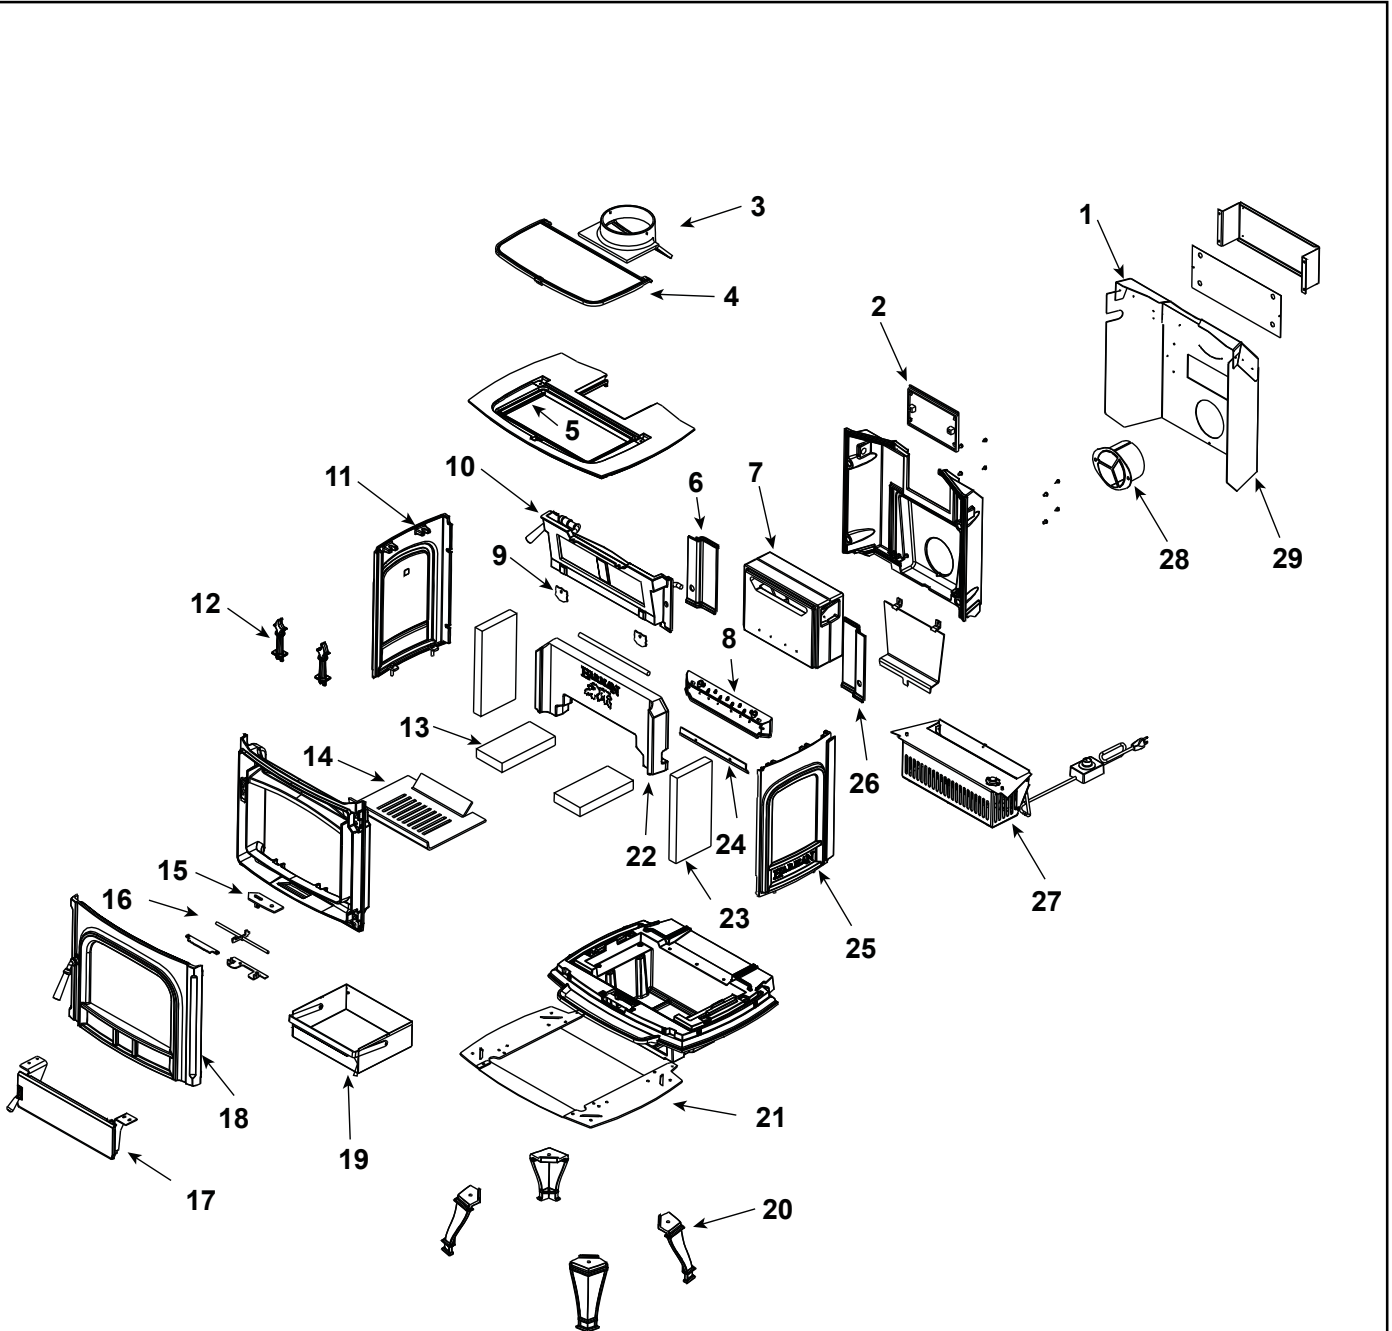

B. Service Parts List

Service Parts

Oakleaf

Cast Iron Wood Stove

Beginning Manufacturing Date: Sept 2010
Ending Manufacturing Date: Active

1-90-797000-1 (Black),
((Sept 2010 thru June 2011)--1-90-797000-2 (Charcoal), 1-90-797000-3 (Goldenfire))