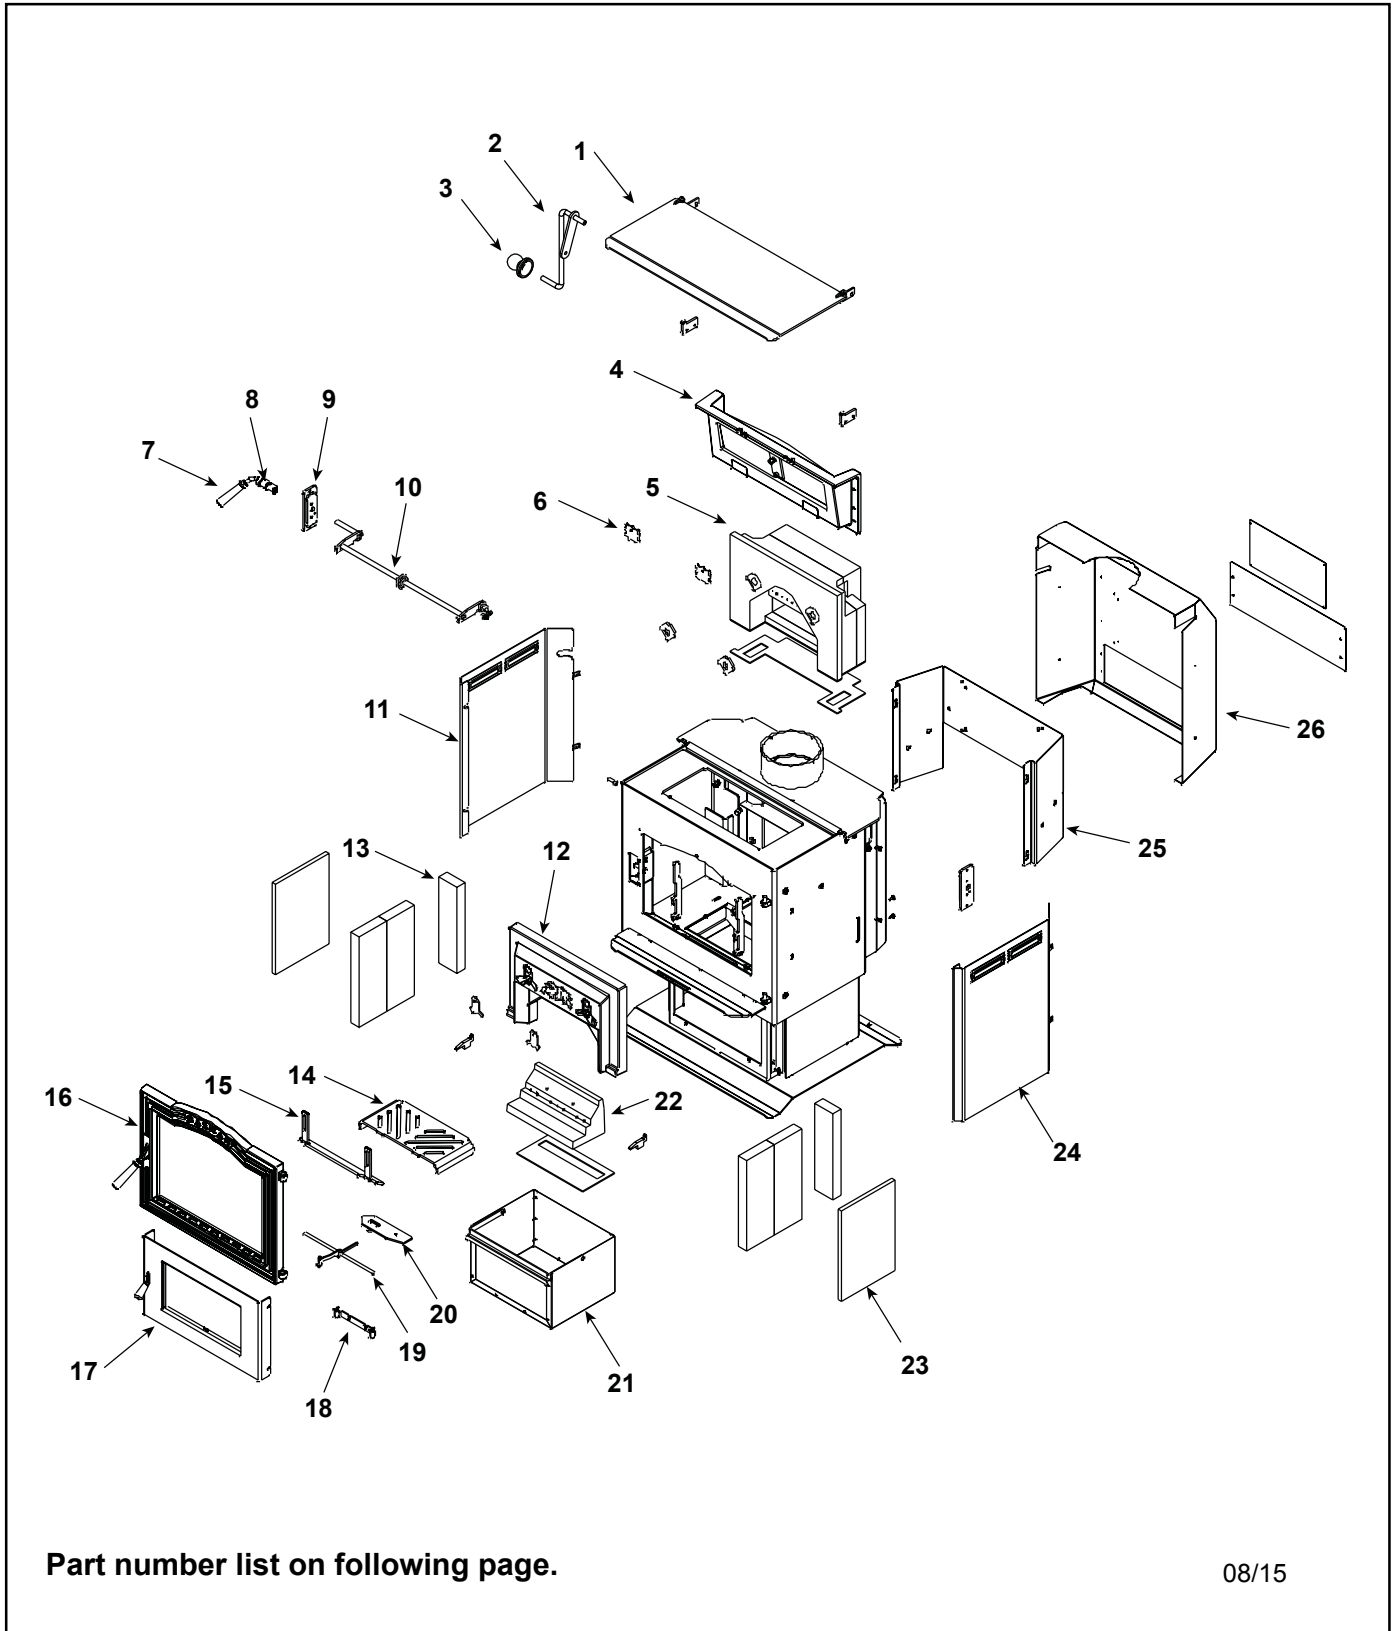

B. Service Parts Listings (Pedestal)

Service Parts

Wood Stove

TL2.6 W/Pedestal

Beginning Manufacturing Date: Sept 2011
Ending Manufacturing Date: Active

1-90-857000-1

Part number list on following page.

08/15