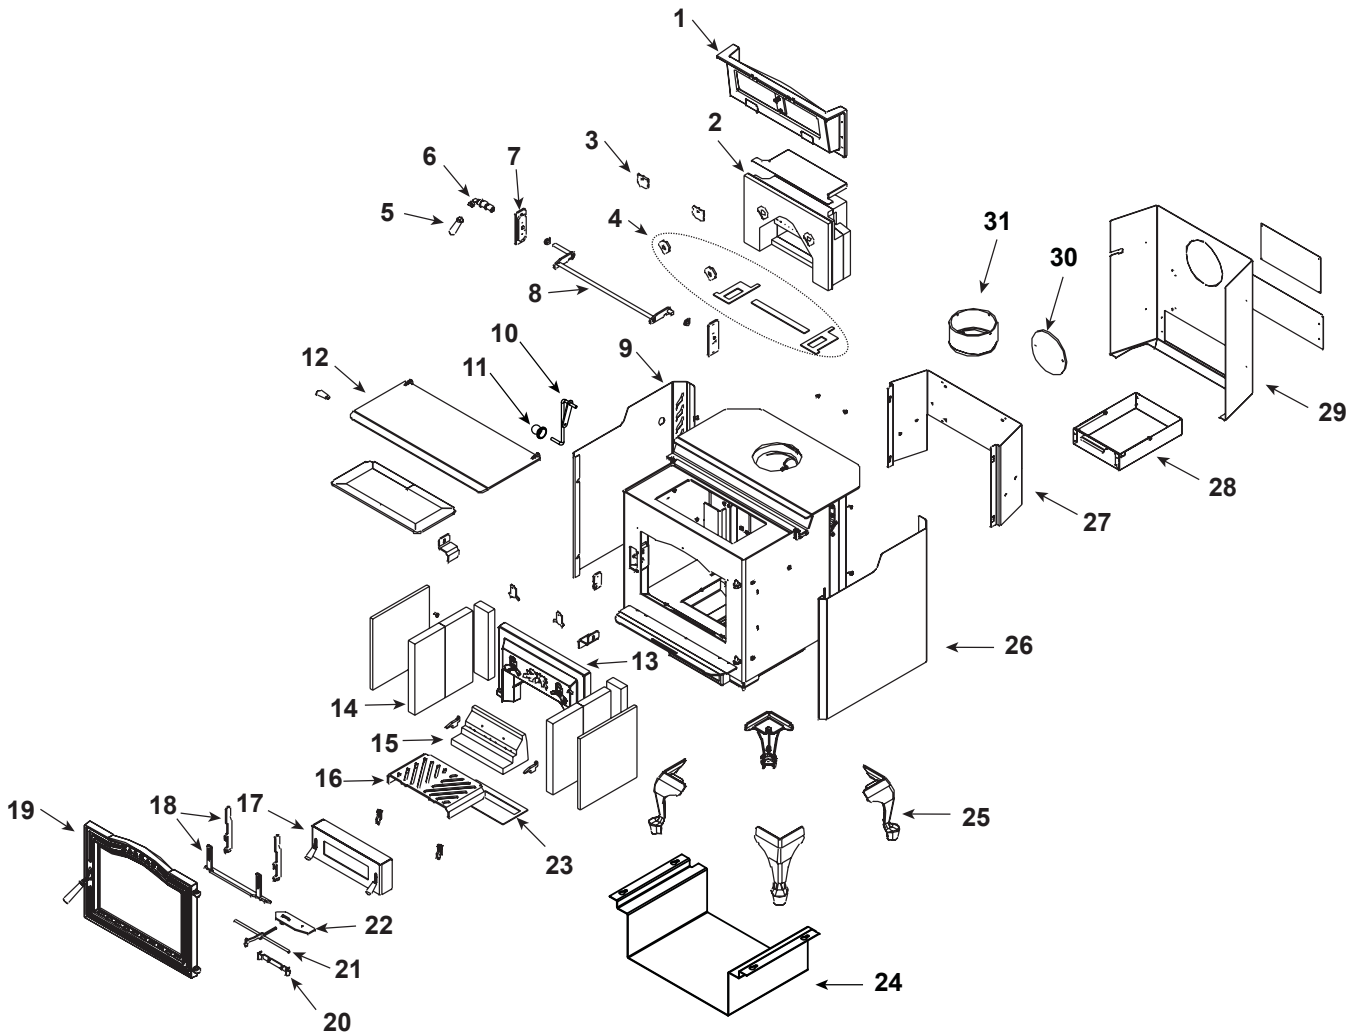

Additional service parts on following page

B. Service Parts Listings (w/Legs)

Service Parts

Wood Stove

TL2.6 w/Legs

Beginning Manufacturing Date: Sept 2011
Ending Manufacturing Date: Active

1-90-858000-1

Part number list on following page.