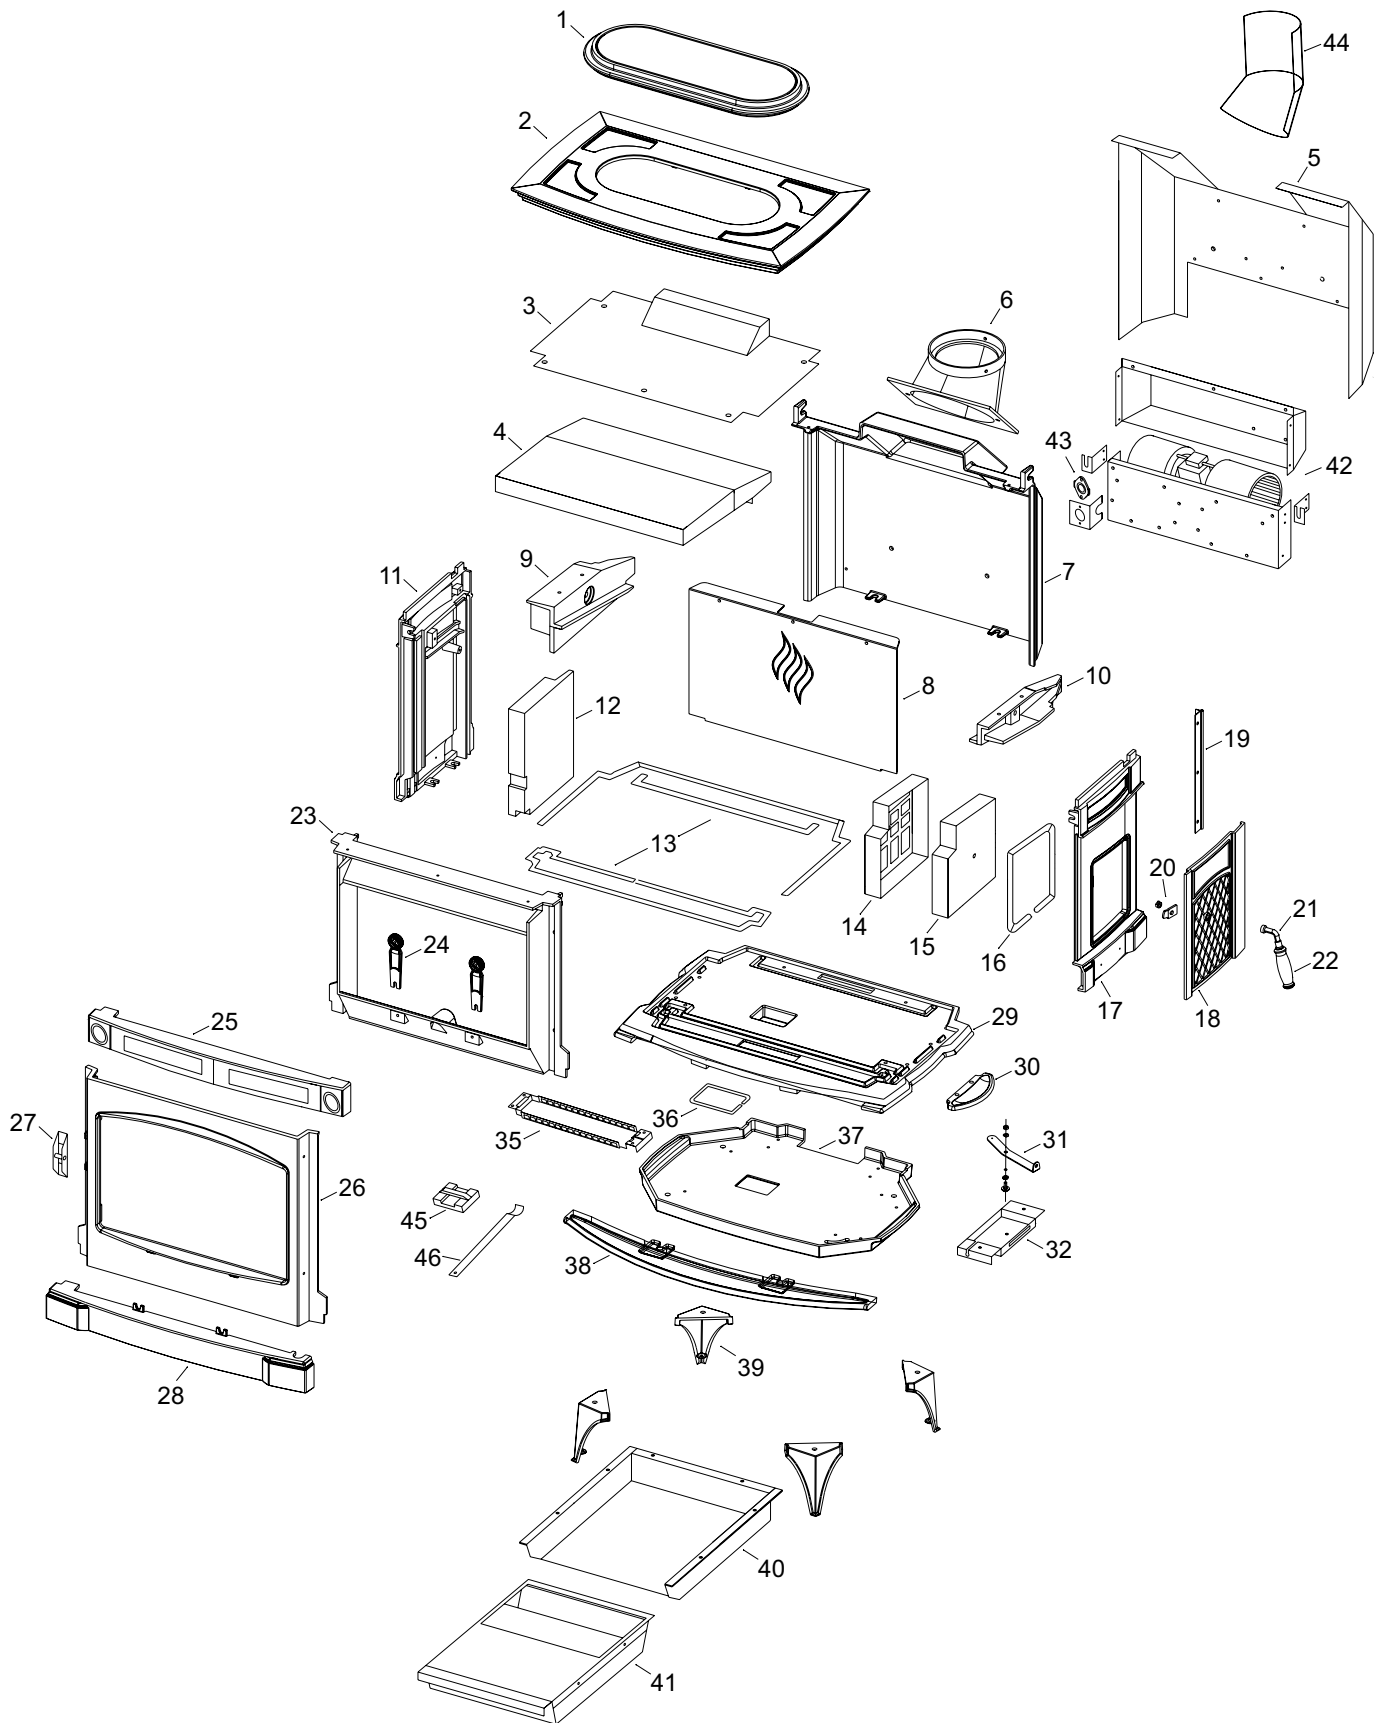

H300 MAIN ASSEMBLY

	Part #	Description
1	220-160	Grill Cast - Top
2	220-371	Stove Top - Charcoal Grey
	220-374	Stove Top - Ivory
	220-375	Stove Top - Timberline Brown
3	220-522	Firebox Assembly - Top
4	220-514	Baffle Assembly
5	220-028	Back Shield
6	220-431	45 Degree Elbow - Charcoal Grey
7	220-140	Main Cast - Back
8	220-130	Inner Cast - Back
9	220-240	Cast Baffle Retention - Left
10	220-230	Cast Baffle Retention - Right
11	220-381	Left Side Cast - Charcoal Grey
	220-385	Left Side Cast - Timberline Brown
12	220-032	Brick Vermiculite - Left Side
13	936-299	Gasket Tape
14	220-029	Side Shield Door
15	220-041	Brick Vermiculite - Right Door
16	936-236	Graphite Rope
17	220-351	Right Side Cast - Charcoal Grey
	220-355	Right Side Cast - Timberline Brown
18	220-361	Right Side Door - Charcoal Grey
	220-365	Right Side Door - Timberline Brown
19	948-151	Side Door Hinge
20	220-053	Door Latch Bar - Right
21	220-047N	Side Door Latch
22	948-178	Brown Varnish Wooden Handle
	948-179	Black Varnish Wooden Handle
23	220-120	Firebox Inner Cast - Front
24	200-160	Andiron Hampton
25	220-321	Front Vents - Charcoal Grey
	220-324	Front Vents - Ivory
	220-325	Front Vents - Timberline Brown

	Part #	Description
26	220-110	Firebox Cast - Front
27	220-090	Latch Bar
28	220-331	Front Skirt - Charcoal Grey
	220-335	Front Skirt - Timberline Brown
29	220-341	Stove Base - Charcoal Grey
	220-345	Stove Base - Timberline Brown
30	220-401	Side Ashlip - Charcoal Grey
	220-405	Side Ashlip - Timberline Brown
31	220-084	Draft Control Lever
32	220-074	Cam Housing Primary
35	220-081	Primary Air - Slide Guide
36	936-238	8mm Soft Fibre Gasket - Black
37	220-085	Base Sub Cast
38	220-391	Ashlip - Charcoal Grey
	220-395	Ashlip - Timberline Brown
39	220-421	Standard Leg - Charcoal Grey
	220-425	Standard Leg - Timberline Brown
	200-931	Short Leg - Charcoal Grey
	200-935	Short Leg - Timberline Brown
40	220-078	Ash Drawer Holder
41	220-516	Ash Pan Drawer Assembly
42	220-917	Optional Blower/Fan (120V)
43	910-142	Fan Thermodisc
44	220-538	Rear Heat Shield Assembly
45	942-110	Ash Plug
46	820-249	Ash Plug Tool Handle
47	220-086	Ash Drawer Holder Cover Plate
48	948-157	Primary Air Handle