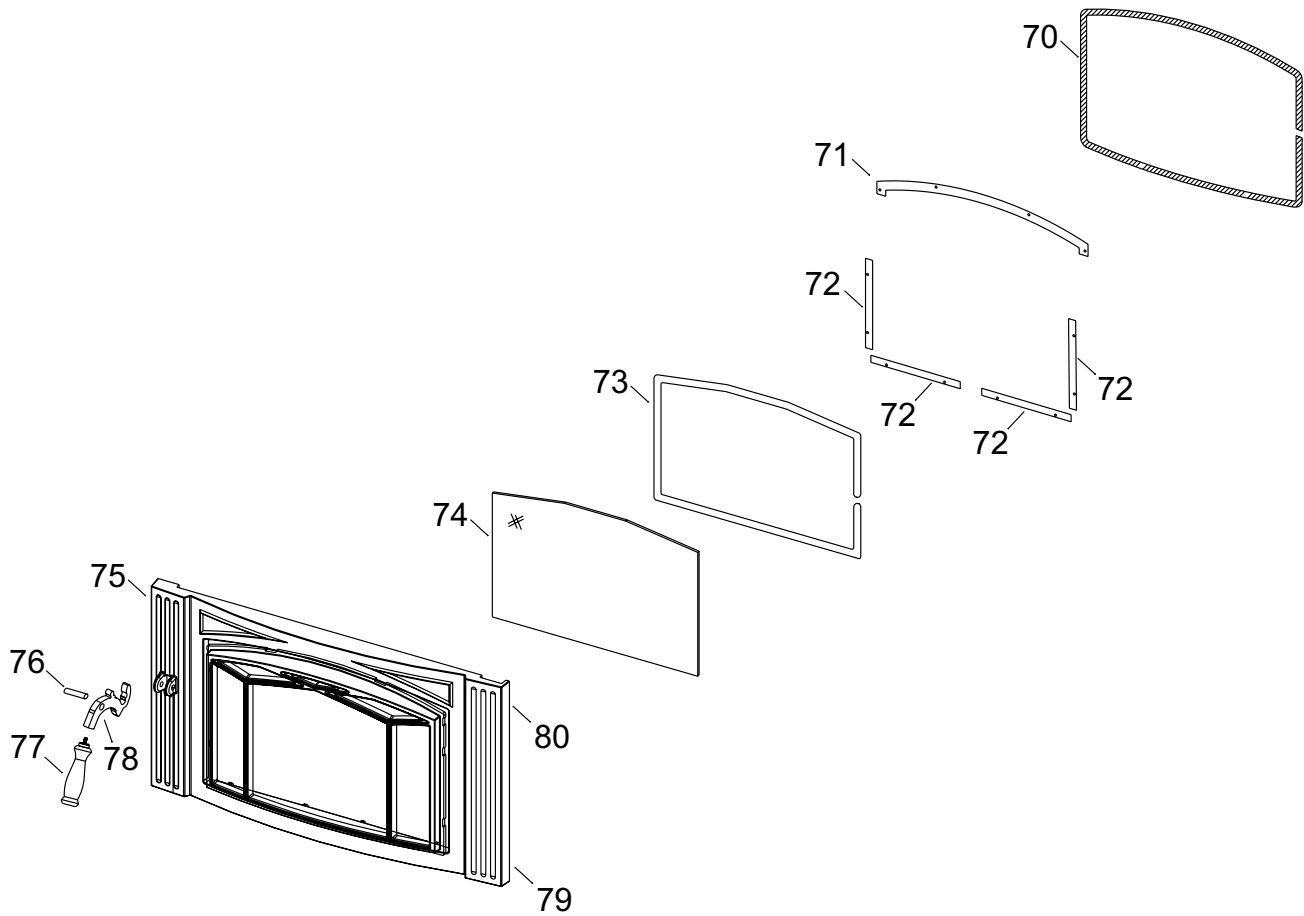

H300 DOOR ASSEMBLY

Part #	Description
70) 846-530	5/8" Door Gasket Kit
71) 220-034F	Retention Glass Top
72) 220-035F	Retention Glass
73) 936-243	7/8" Window Adhesive Tape
74) 940-333/P	Neoceram Flush Glass c/w Gasket
75) 220-441	Door & Grill - Charcoal Grey
220-445	Door & Grill - Timberline Brown
76) 948-158	Slotted Spring Tension Pin
77) 948-178	Brown Varnish Wooden Handle
948-179	Black Varnish Wooden Handle
78) 220-089N	Latch Door - Nickel Plated
79) 948-155	Hinge Pin - Bottom
80) 948-156	Hinge Pin - Top
220-546	Front Door Handle/Latch Assembly complete (not shown)
220-532	Side Door Handle/Latch Assembly complete (not shown)