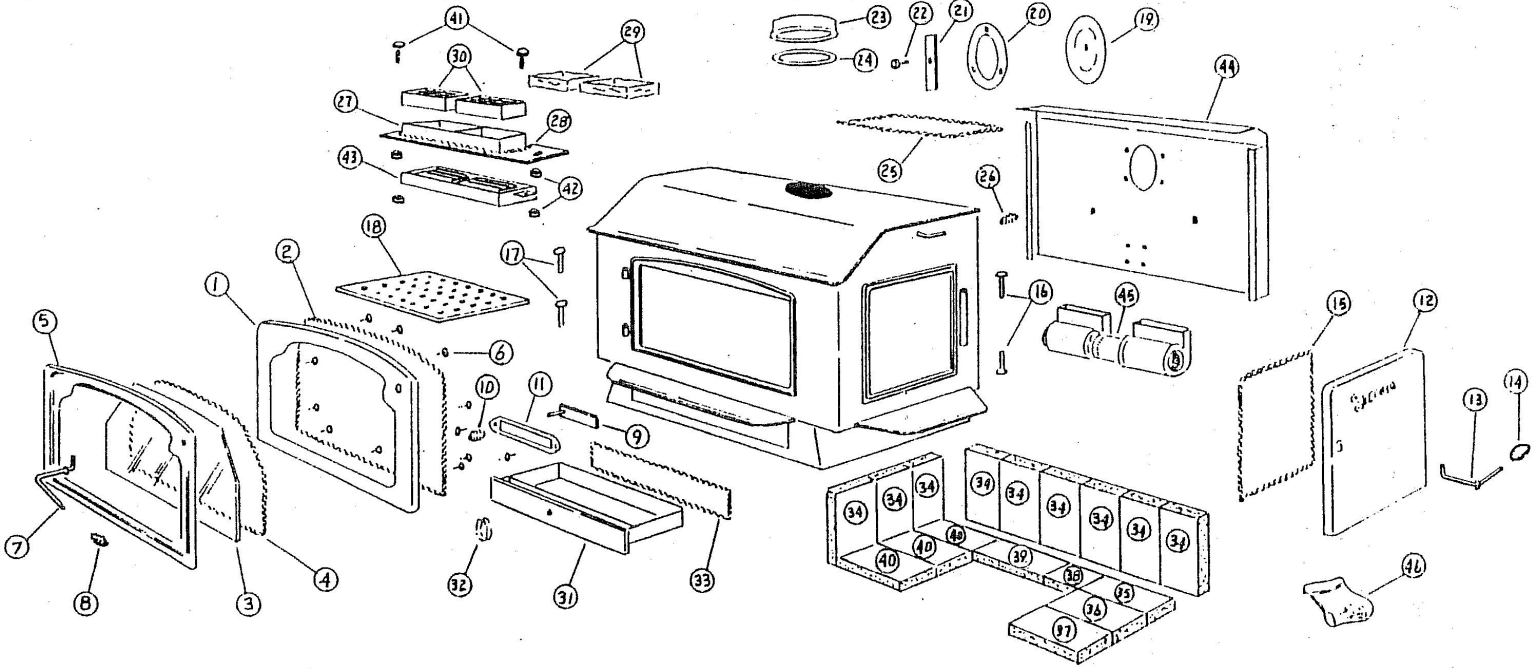

ITEM NO.	PART NUMBER	DESCRIPTION
17	400590	ARCHED DOOR HINGE PINS
18	407084	GRATE
19	400209	CAP UNI-FLUE
20	408419	CAP GASKET
21	408476	CAP RETAINER
22	—	BOLT-$\frac{1}{2}$-20 HEX HD MACH X $3\frac{1}{4}$ LG
23	400208	FLUE COLLAR
24	406419	FLUE COLLAR GASKET
25	408473	BYPASS DAMPER GASKET
26	402021	DAMPER ROD SPRING HANDLE
27	408459	CATALYTIC CASSETTE
28	408474	CATALYTIC CASSETTE SUB-ASSY
29	408475	INTERRAM COMBUSTOR GASKET
30	408450	CATALYTIC COMBUSTORS
31	408447	ASH PAN ASSY
32	408487	ASH PAN KNOB

ITEM NO.	PART NUMBER	DESCRIPTION
33	—	ASH PAN GASKET
34	—	FIRE BRICK $1\frac{1}{2}$ X $4\frac{1}{2}$ X 9
35	—	FIRE BRICK $1\frac{1}{4}$ X $4\frac{1}{2}$ X $6\frac{3}{4}$
36	—	FIRE BRICK $1\frac{1}{4}$ X 9 X $6\frac{3}{4}$
37	—	FIRE BRICK $1\frac{1}{2}$ X $4\frac{1}{2}$ X 8
38	—	FIRE BRICK $1\frac{1}{2}$ X 4 X 8
39	—	FIRE BRICK $1\frac{1}{2}$ X $3\frac{1}{8}$ X 9
40	—	FIRE BRICK $1\frac{1}{2}$ X 4 X 4
41	—	$3\frac{1}{8}$-16 X 1 CARRIER BOLT
42	—	NUTS - $3\frac{1}{8}$-16 REG HEX
43	408463	AIR MIXER SUB-ASSY

OPTIONS		
44	408480	BLOWER MANIFOLD
45	401565	BLOWER FANS
46	—	HARDWARE PACKAGE

P/N 140821 8000TEC MANUAL r1