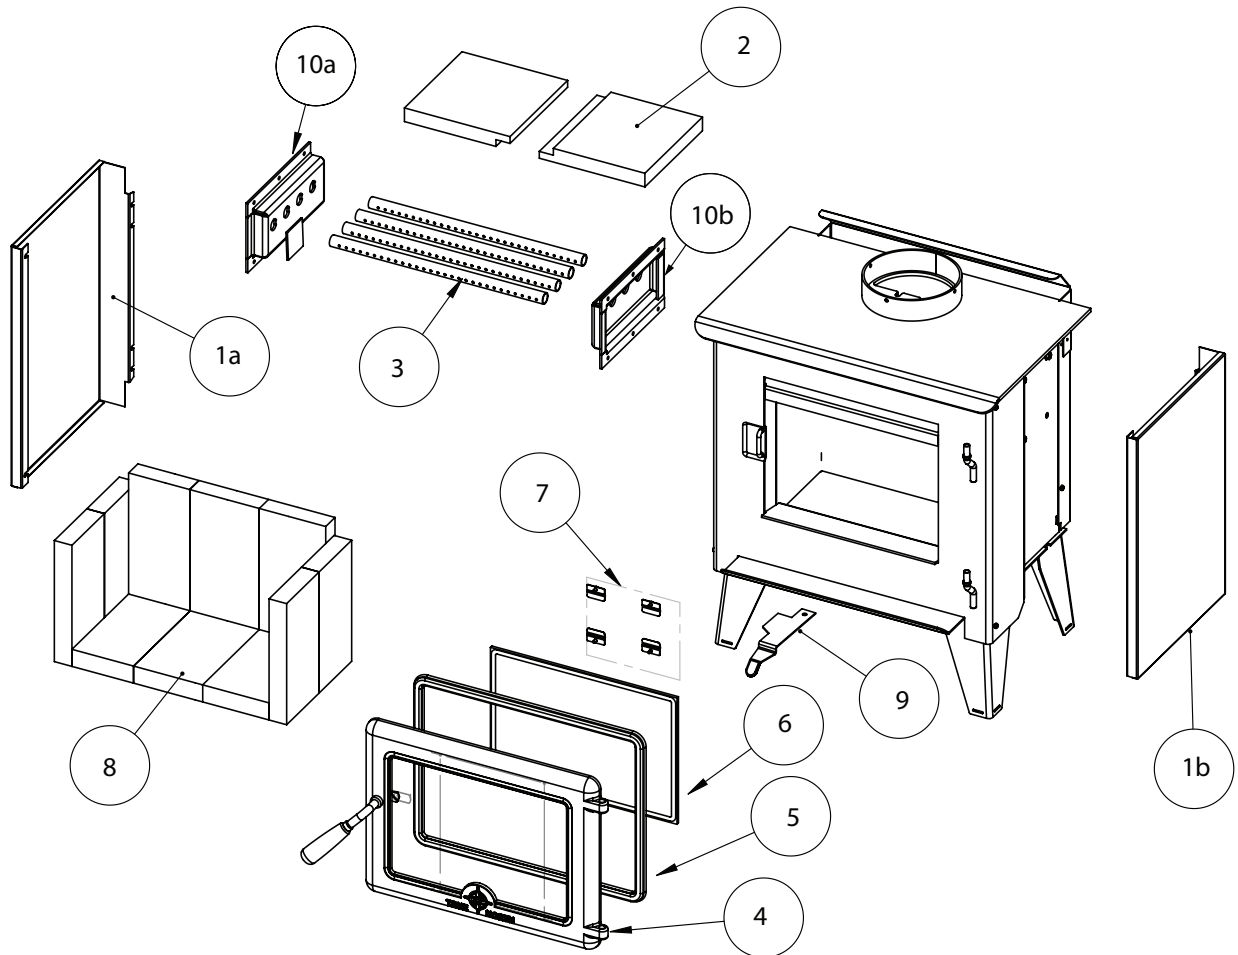

Replacement Parts

(WHEN ORDERING, INCLUDE PART NUMBER WITH DESCRIPTION)

ITEM	DESCRIPTION	PART NO.
1a,1b	Side Shield Kit, Set L&R,	TN10.RP745820
2	Baffle Board (2pcs.).....	TN10.RP50987625
3	Baffle Tube Set (4pcs.)	TN10.RP50001105
4	Door Casting Assy (c/w Handle)	TRNO.DRBK
5	Door Gasket	TN19.DGKIT
6	Replacement Glass (c/w gasket).....	TRNO.7025
7	Glass Clamps (4 pcs.)	TRNO.7608
8	Firebrick Set 9" x 4 1/2" x 1 1/4" (10 pcs.).....	TN10.BRIC
9	Quadrant Assembly.....	TN10.RP748517
10a	Secondary Air Chamber, Left side	TN10.RP748515
10b	Secondary Air Chamber Right side.....	TN10.RP748514
11	Flame Shield.....	TN10.RP748511
	Optional Fan.....	TRNO.19BLOWA

Figure 12: TN10 Exploded BOM .