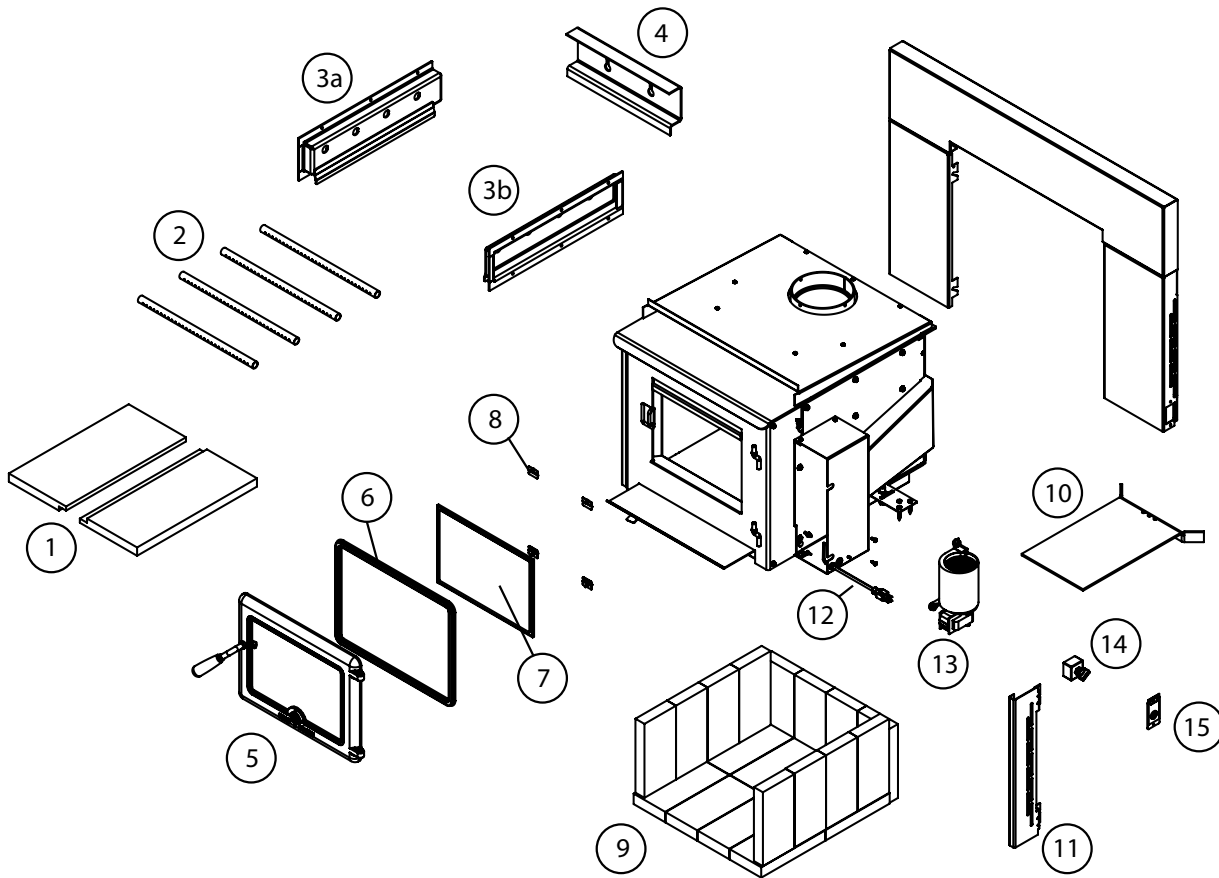

# Replacement Parts

DESCRIPTION.....	PART NO.
1..... Baffle Board (2pcs.) .....	80000619
2..... Baffle Tube Set(4pcs.).....	80000615
3a..... Baffle Airbox, Left (c/w gasket/screws) .....	80002140
3b ..... Baffle Airbox, Right (c/w gasket/screws).....	80002141
3c..... Baffle Air Box, Gasket with Screws (1 side) .....	80002138
4..... Rear Brick Rail .....	80002143
5..... Door Casting Assy - No Glass (c/w Handle).....	80000621
6..... Door and Glass Gasket .....	80000600
7..... Replacement Glass (c/w clamps/gasket) .....	80000616
8..... 4pc. Glass Clamps (c/w screws) .....	80000617
9..... Firebrick Set 9"x4 1/2"x1 1/4"(20pcs.).....	80000620
10..... Flameshield (c/w hardware).....	80002142
12..... Power Cord.....	80000911
13..... Fan.....	80000905
14..... Fan Speed Controller.....	80000908
14b ... Fan Speed Control Knob.....	80001509
15..... Fan Control Decal.....	80002061

Parts can be obtained from your local Pacific Energy dealer using these part numbers.

**OPTIONS:**

Surround Extension Set .....	31250001
Oversized Trimable Backing Plate Set .....	31120002

Figure23:TN20B INS Exploded Parts View.