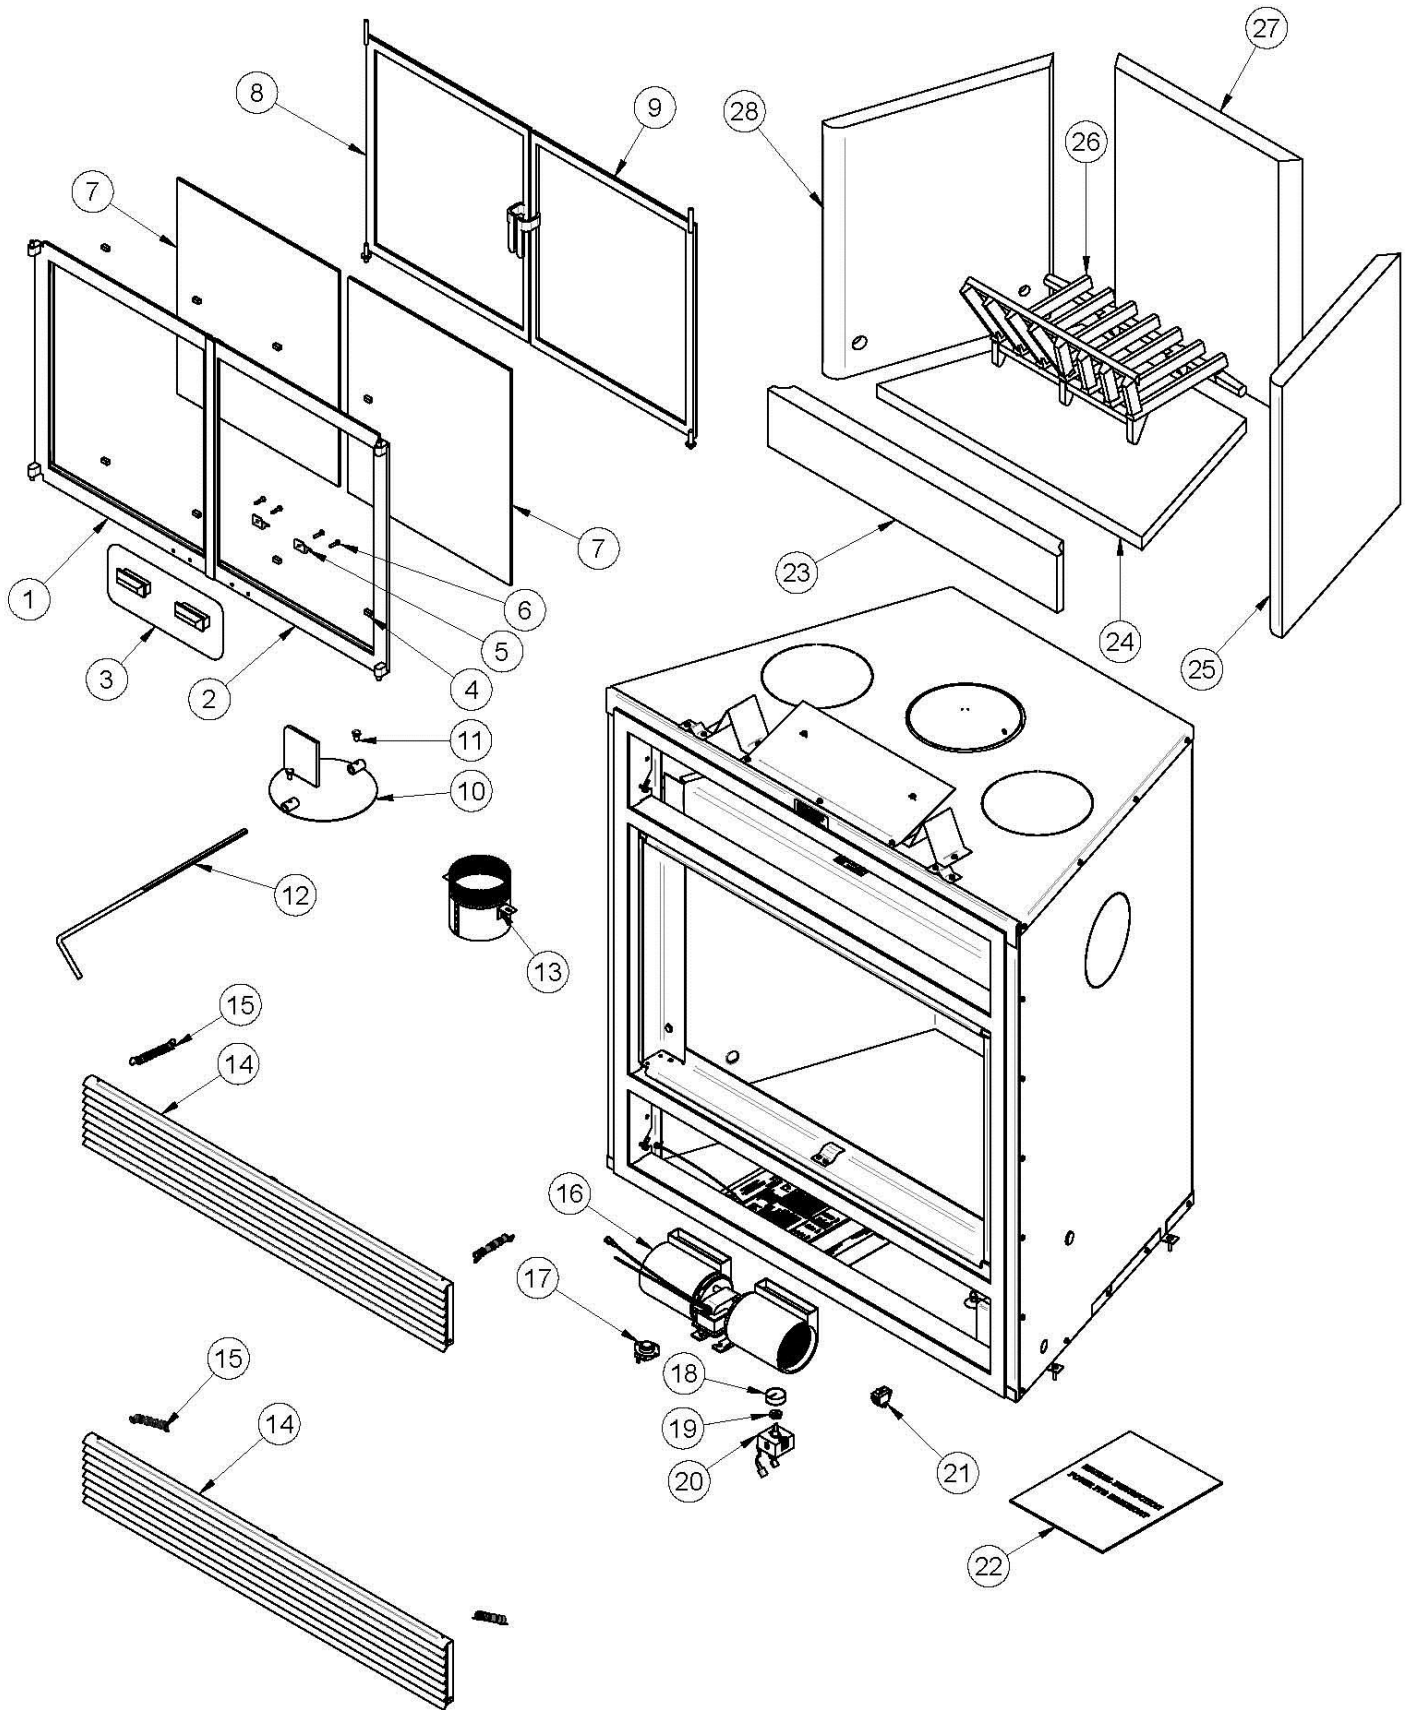

EXPLODED DIAGRAM AND PARTS LIST FP2S06

IMPORTANT: THIS IS DATED INFORMATION. When requesting service or replacement parts for your fireplace, please provide the model number and the serial number. We reserve the right to change parts due to technology upgrade or availability. Contact an authorized dealer to obtain any of these parts. Never use substitute materials. Use of non-approved parts can result in poor performance and safety hazards.

#	Item	Description	Qty
1	SE60087	LEFT DOOR FRAME ASSEMBLY	1
2	SE60090	RIGHT DOOR FRAME ASSEMBLY	1
3	AC09194	BLACK WOODEN DOOR HANDLE (2 PER PACKAGE)	1
4	30217	GLASS CUSHION	4
5	PL60760	DOOR RETAINER	2
6	30158	BLACK METAL SCREW #8 X 1/2" PAN QUADREX TYPE "A"	4
7	VA2051J	CERAMIC GLASS 3/16" X 14 7/8" X 17 1/8"	2
8	SE60093	LH SIDE MECHE DOOR ASSEMBLY	1
9	SE60095	RH SIDE MECHE DOOR ASSEMBLY	1
10	SE60063	EXHAUST DAMPER ASSEMBLY	1
11	30084	NUT 1/4-20 X 1/2" GRADE 5	2
12	PL59815	EXHAUST DAMPER ROD	1
13	PL59765	4" ADAPTER FOR FRESH AIR INTAKE KIT	1
14	SE60079	BOTTOM OR TOP LOUVER ASSEMBLY	2
15	30472	SPRING 1/2" OUTSIDE DIA. X 3"L	4
16	44122	DOUBLE CAGE BLOWER 176 CFM	1
17	VA1150	THERMODISC F120-10F	1
18	44085	RHEOSTAT KNOB	1
19	44087	RHEOSTAT NUT	1
20	44080	RHEOSTAT WITH NUT	1
21	44091	ROCKER SWITCH 2 POSITION MSR-8	1
22	45335	FP2 INSTRUCTION MANUAL	1
23	VA2071-5	FRONT REFRACTORY SLAB	1
24	VA2071-4	FLOOR REFRACTORY SLAB	1
25	VA2071-3	RIGHT REFRACTORY SLAB	1
26	VA2070	CAST IRON GRATE	1
27	VA2071-1	REAR REFRACTORY SLAB	1
28	VA2071-2	LEFT REFRACTORY SLAB	1