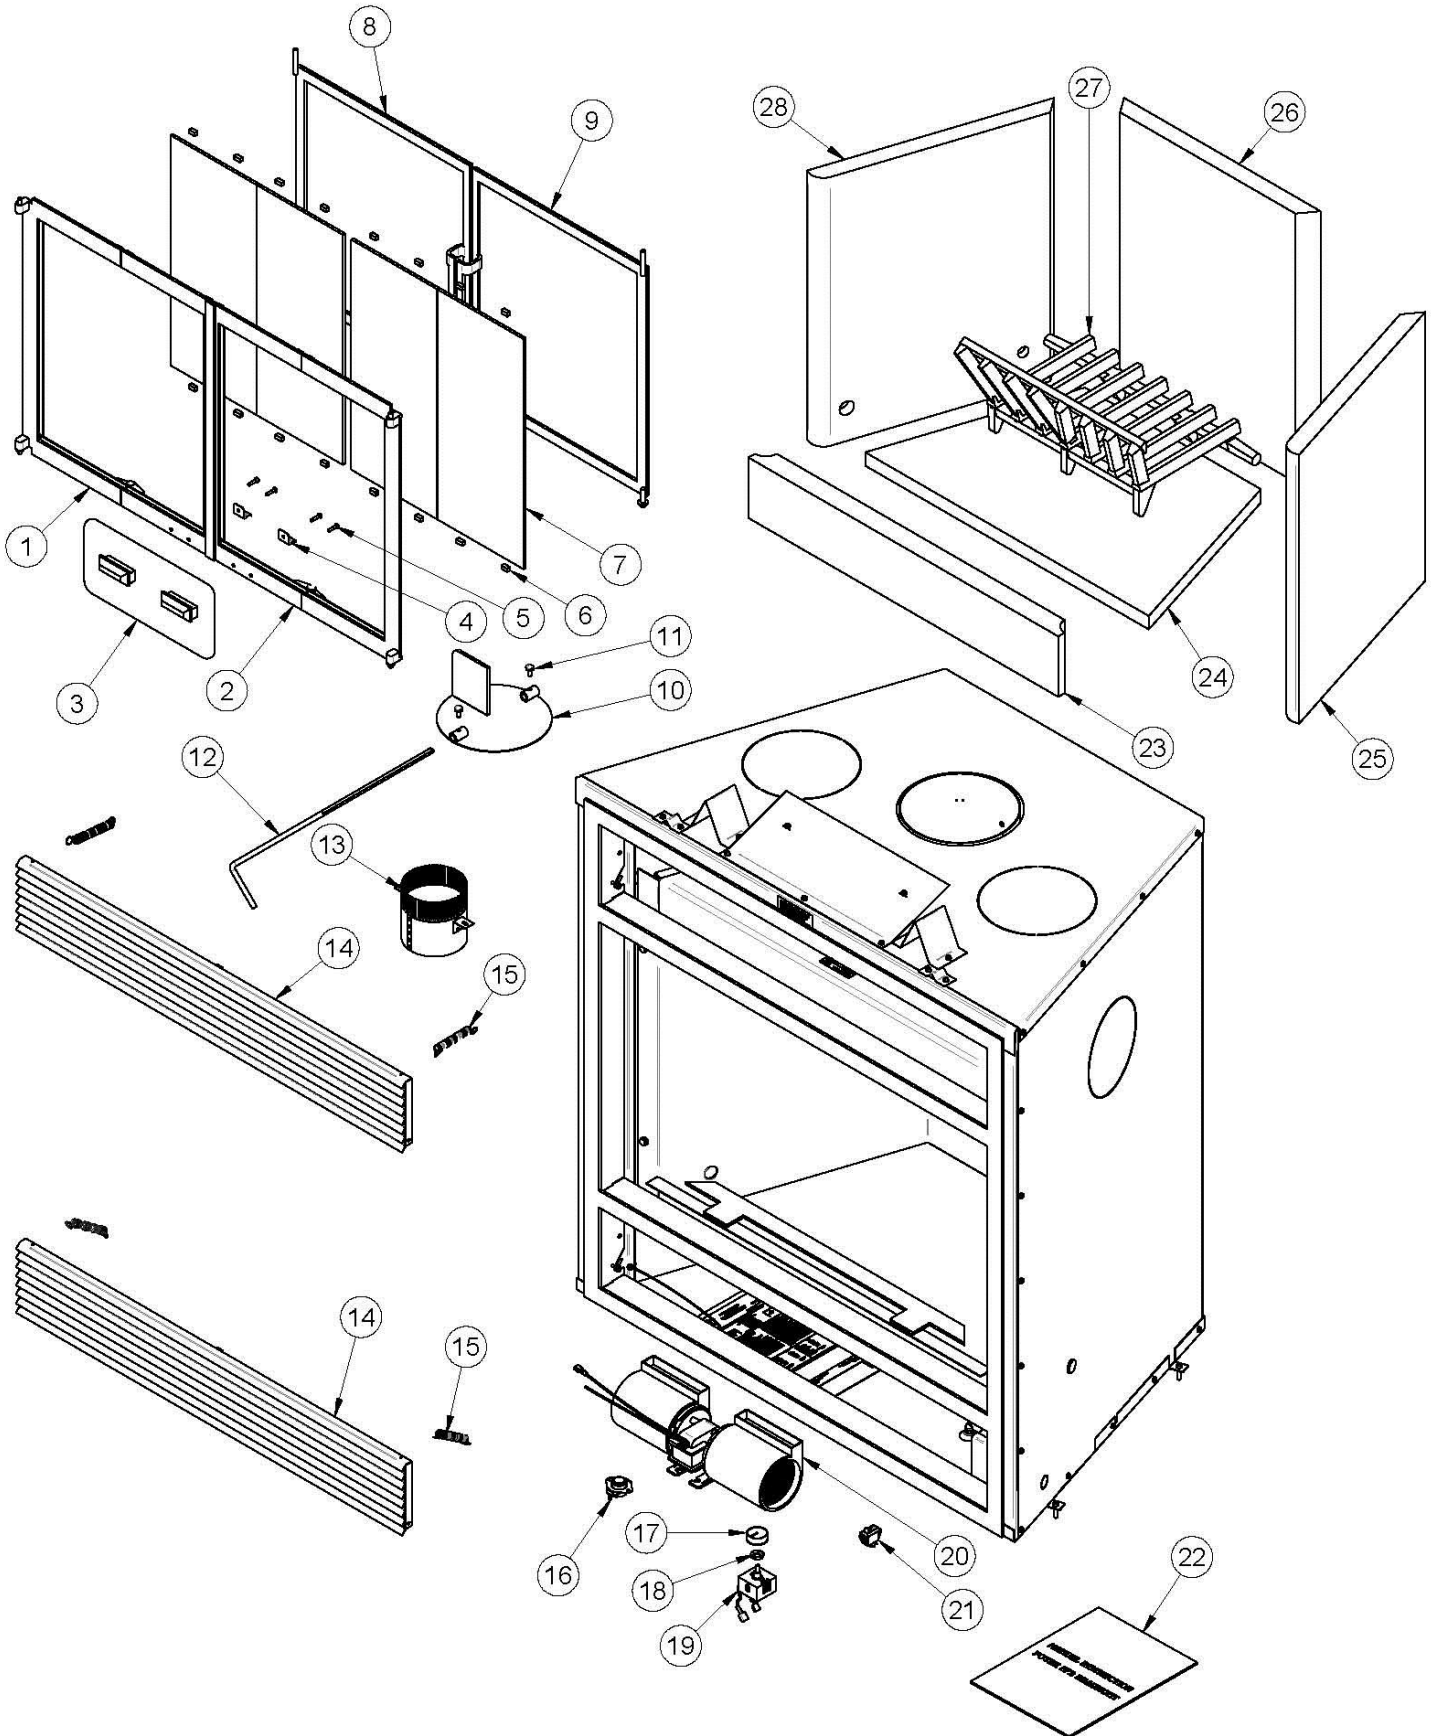

EXPLODED DIAGRAM AND PARTS LIST FP2D06

IMPORTANT: THIS IS DATED INFORMATION. When requesting service or replacement parts for your fireplace, please provide the model number and the serial number. We reserve the right to change parts due to technology upgrade or availability. Contact an authorized dealer to obtain any of these parts. Never use substitute materials. Use of non-approved parts can result in poor performance and safety hazards.

#	Item	Description	Qty
1	SE60045	LEFT FOLDING DOOR FRAME	1
2	SE60046	RIGHT FOLDING DOOR FRAME	1
3	AC09194	BLACK WOODEN DOOR HANDLE (2 PER PACKAGE)	1
4	PL60760	DOOR RETAINER	2
5	30158	BLACK METAL SCREW #8 X 1/2" PAN QUADREX TYPE "A"	4
6	30217	GLASS CUSHION	16
7	VA2051K	CERAMIC GLASS 3/16" X 7 3/8" X 17 1/8"	4
8	SE60093	LH SIDE MECHE DOOR ASSEMBLY	1
9	SE60095	RH SIDE MECHE DOOR ASSEMBLY	1
10	SE60063	EXHAUST DAMPER ASSEMBLY	1
11	30084	NUT 1/4-20 X 1/2" GRADE 5	2
12	PL59815	EXHAUST DAMPER ROD	1
13	PL59765	4" ADAPTER FOR FRESH AIR INTAKE KIT	1
14	SE60079	BOTTOM OR TOP LOUVER ASSEMBLY	2
15	30472	SPRING 1/2" OUTSIDE DIA. X 3"L	4
16	VA1150	THERMODISC F120-10F	1
17	44085	RHEOSTAT KNOB	1
18	44087	RHEOSTAT NUT	1
19	44080	RHEOSTAT WITH NUT	1
20	44122	DOUBLE CAGE BLOWER 176 CFM	1
21	44091	ROCKER SWITCH 2 POSITION MSR-8	1
22	45335	FP2 INSTRUCTION MANUAL	1
23	VA2071-5	FRONT REFRACTORY SLAB	1
24	VA2071-4	FLOOR REFRACTORY SLAB	1
25	VA2071-3	RIGHT REFRACTORY SLAB	1
26	VA2071-1	REAR REFRACTORY SLAB	1
27	VA2070	CAST IRON GRATE	1
28	VA2071-2	LEFT REFRACTORY SLAB	1