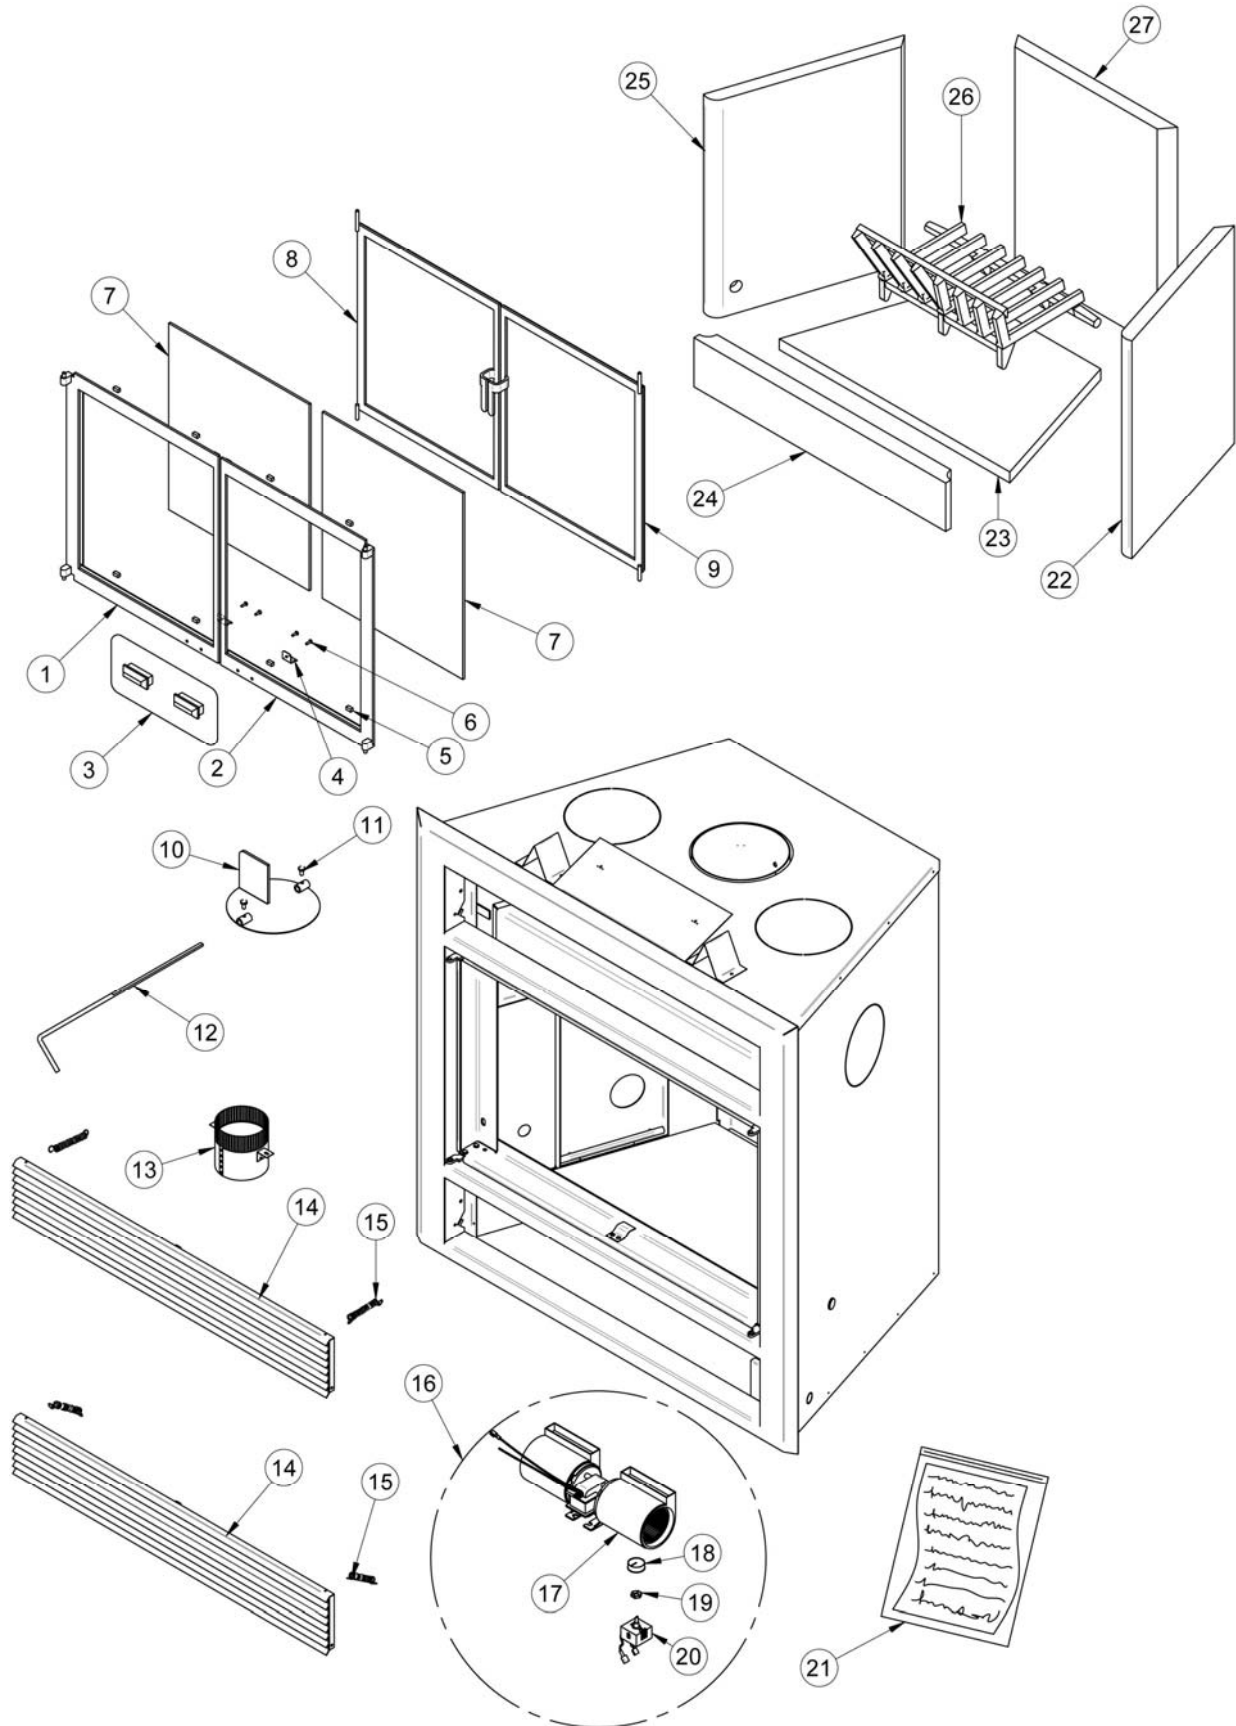

EXPLODED VIEW FOR REPLACEMENT PARTS

PARTS LIST

#	Part #	Description	Qty
1	SE60087	LEFT DOOR FRAME ASSEMBLY	1
2	SE60090	RIGHT DOOR FRAME ASSEMBLY	1
3	AC09194	BLACK WOODEN DOOR HANDLE (2 PER PACKAGE)	1
4	PL60760	DOOR RETAINER	2
5	30217	GLASS CUSHION	4
6	30244	WOOD SCREW #8 X 3/4" PAN HEAD	4
7	VA2051J	CERAMIC GLASS 3/16" X 14 7/8" X 17 1/8"	2
8	SE60093	LH SIDE MECHE DOOR ASSEMBLY	1
9	SE60095	RH SIDE MECHE DOOR ASSEMBLY	1
10	SE60063	EXHAUST DAMPER ASSEMBLY	1
11	30084		1
12	PL59815	EXHAUST DAMPER ROD	1
13	PL59765	4" AIR INTAKE ADAPTER	1
14	SE60079	BOTTOM OR TOP LOUVER ASSEMBLY	2
15	30472	SPRING 1/2" OUTSIDE DIA. X 3" LONG	4
16	VA4400	BLOWER ASSEMBLY	1
17	44122	DOUBLE CAGE BLOWER 150 CFM	1
18	44085	RHEOSTAT KNOB	1
19	44087	RHEOSTAT NUT	1
20	44080	RHEOSTAT WITH NUT	1
21	45336	FP6 INSTRUCTION MANUAL	1
22	VA2071-3	RIGHT REFRACTORY SLAB	1
23	VA2071-4	FLOOR REFRACTORY SLAB	1
24	VA2071-5	FRONT REFRACTORY SLAB	1
25	VA2071-2	LEFT REFRACTORY SLAB	1
26	VA2070	CAST IRON GRATE	1
27	VA2071-1	REAR REFRACTORY SLAB	1