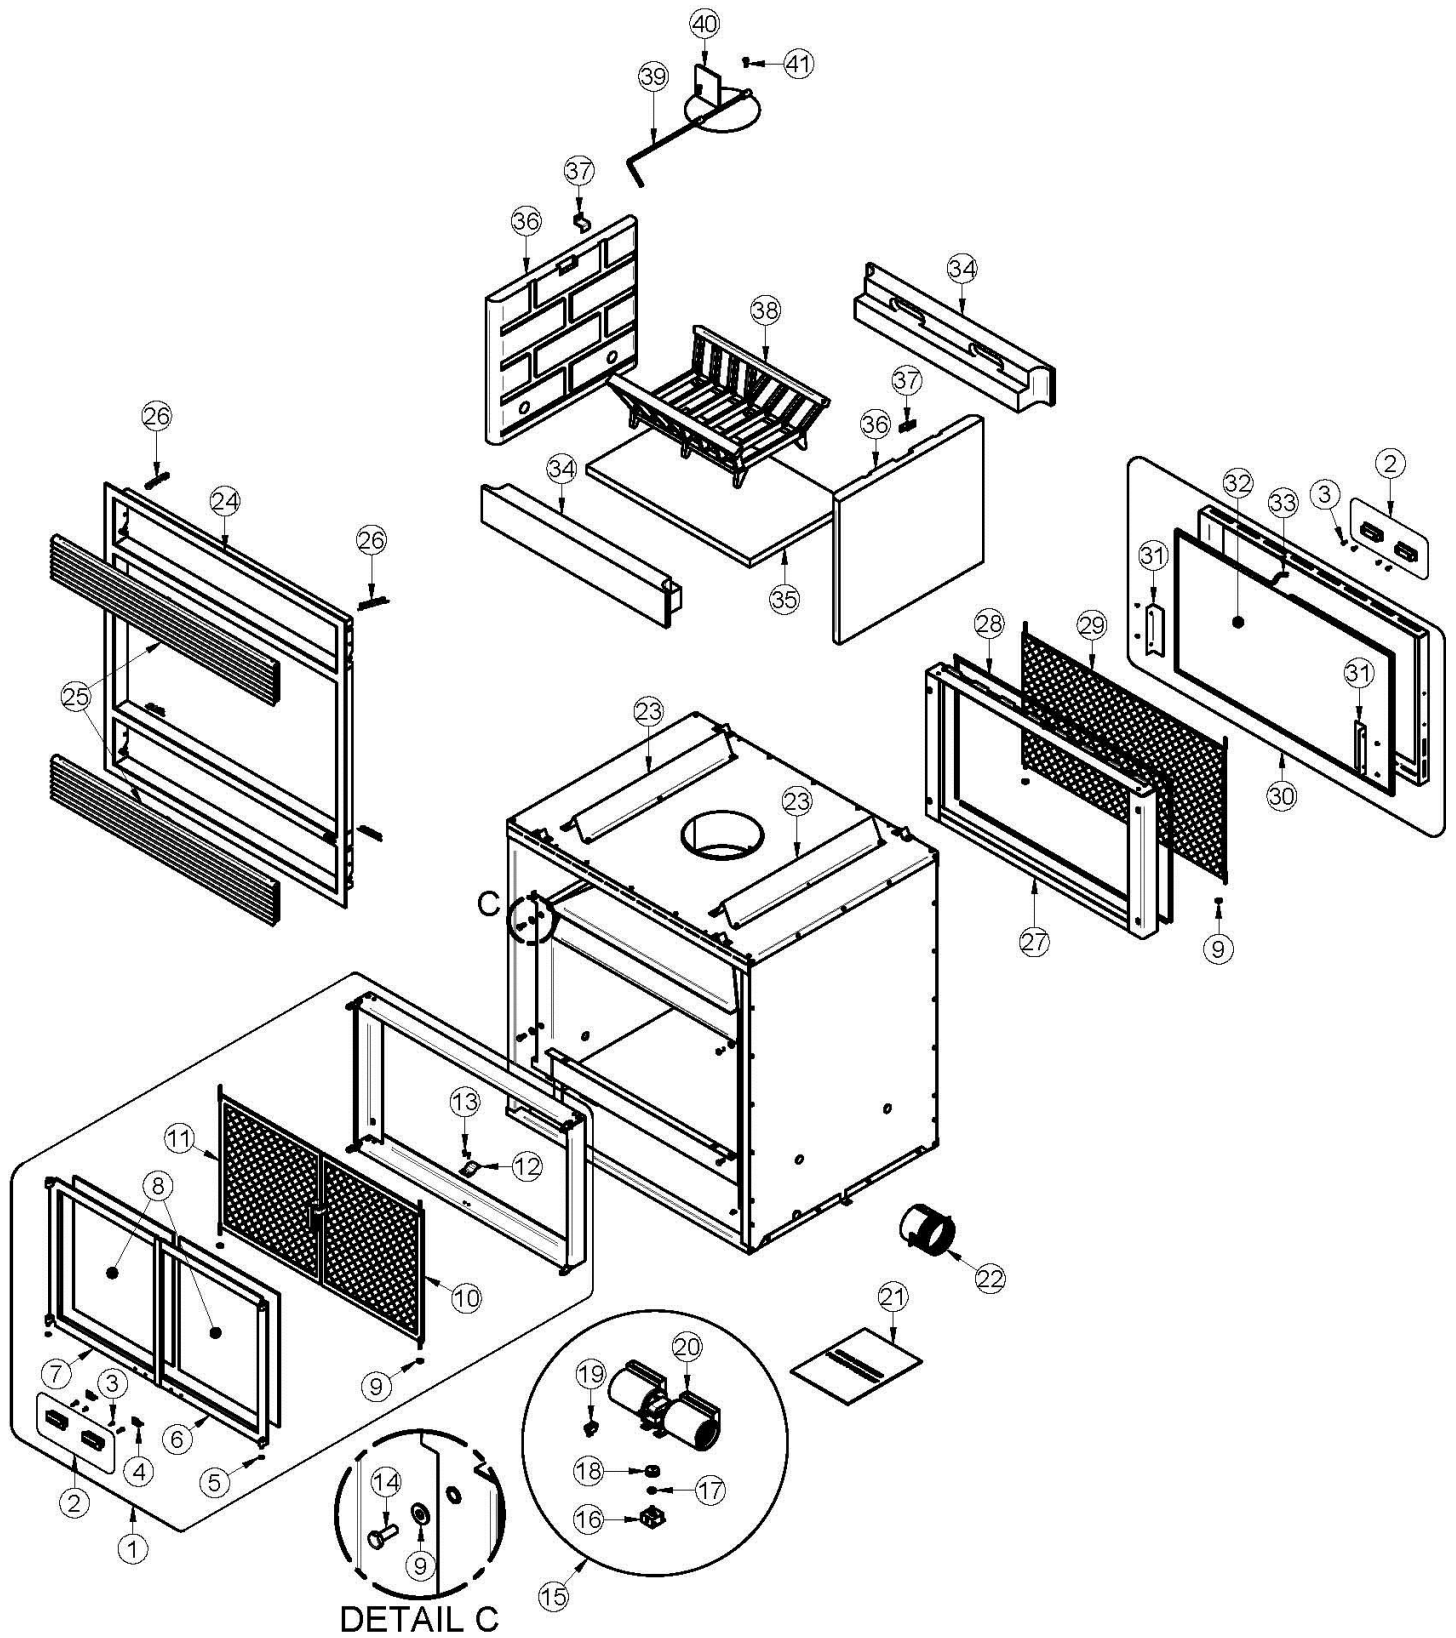

EXPLODED VIEW FOR REPLACEMENT PARTS (MODERN STYLE DOORS - FP5SBO)

PARTS LIST (MODERN STYLE DOORS - FP5SBO)

#	Item	Description	Qty
1	SE60032	DOUBLE DOOR KIT WITH FRAME AND FIRE SCREEN	1
2	AC09194	BLACK WOODEN DOOR HANDLE (2 PER PACKAGE)	2
3	30244	WOOD SCREW #8 X 3/4" PAN HEAD	8
4	PL60760	DOOR RETAINER	2
5	30559	FLAT WASHER 1/2" OD X 17/64" ID X 1/32"	2
6	99999	BUILD TO ORDER	1
7	99999	BUILD TO ORDER	1
8	VA2051J	CERAMIC GLASS 3/16" X 14 7/8" X 17 1/8"	2
9	30185	17/64" "AA" TYPE WASHER	12
10	SE60095	RH SIDE MECHE DOOR ASSEMBLY	1
11	SE60093	LH SIDE MECHE DOOR ASSEMBLY	1
12	PL59788	SCREEN DOOR CLIP	1
13	30158	BLACK METAL SCREW #8 X 1/2" PAN QUADREX TYPE "A"	2
14	30084	NUT 1/4-20 X 1/2" GRADE 5	8
15	VA4400	THERMAL ACTIVATION BLOWER WITH VARIABLE SPEED CONTROL	1
16	44080	RHEOSTAT WITH NUT	1
17	44087	RHEOSTAT NUT	1
18	44085	RHEOSTAT KNOB	1
19	44091	ROCKER SWITCH 2 POSITION MSR-8	1
20	44122	DOUBLE CAGE BLOWER 176 CFM	1
21	45338	FP5 INSTRUCTION MANUAL	1
22	PL59765	4" ADAPTER FOR FRESH AIR INTAKE KIT	1
23	PL59768	SPACER	2
24	VA2FE03	NARROW OVERLAP - ANTIQUE BRASS	2
24	VA2FE39	NARROW OVERLAP - BRUSHED NICKEL	2
24	VA2FL06	LARGE OVERLAP - PAINTED BLACK	2
24	VA2FE06	NARROW OVERLAP - PAINTED BLACK	2
25	SE60079	BOTTOM OR TOP LOUVER ASSEMBLY	4
26	30472	SPRING 1/2" OUTSIDE DIA. X 3"L	8
27	SE60534	FP5 SINGLE FIRESCREEN DOOR WITH FRAME	1
28	AC06710	GLUE AND 3/8" X 7' WHITE DOOR GASKET KIT	2
29	SE60595	FIRESCREEN DOOR	1
30	SE60593	FP5 FIX DOOR ASSEMBLY	1
31	PL60597	GLASS RETAINER	2
32	VA5051J	CERAMIC GLASS 3/16" X 32 3/8" X 18 1/4"	1
33	AC06400	3/4" (FLAT) X 6' BLACK SELF-ADHESIVE GLASS GASKET KIT	2
34	VA5071-5	FRONT REFRACTORY BRICK	2
35	VA5071-4	FLOOR REFRACTORY BRICK	1
36	VA5071-2	RIGHT OR LEFT SIDE REFRACTORY BRICK	1
37	PL53145	REFRACTORY RETAINER	2
38	AC02200	19 1/2" X 14 1/4" X 6 3/4" UNIVERSAL FIREPLACE GRATE	1
39	PL59815	EXHAUST DAMPER ROD	1
40	SE59813	EXHAUST DAMPER ASSEMBLY	1
41	30084	NUT 1/4-20 X 1/2" GRADE 5	2