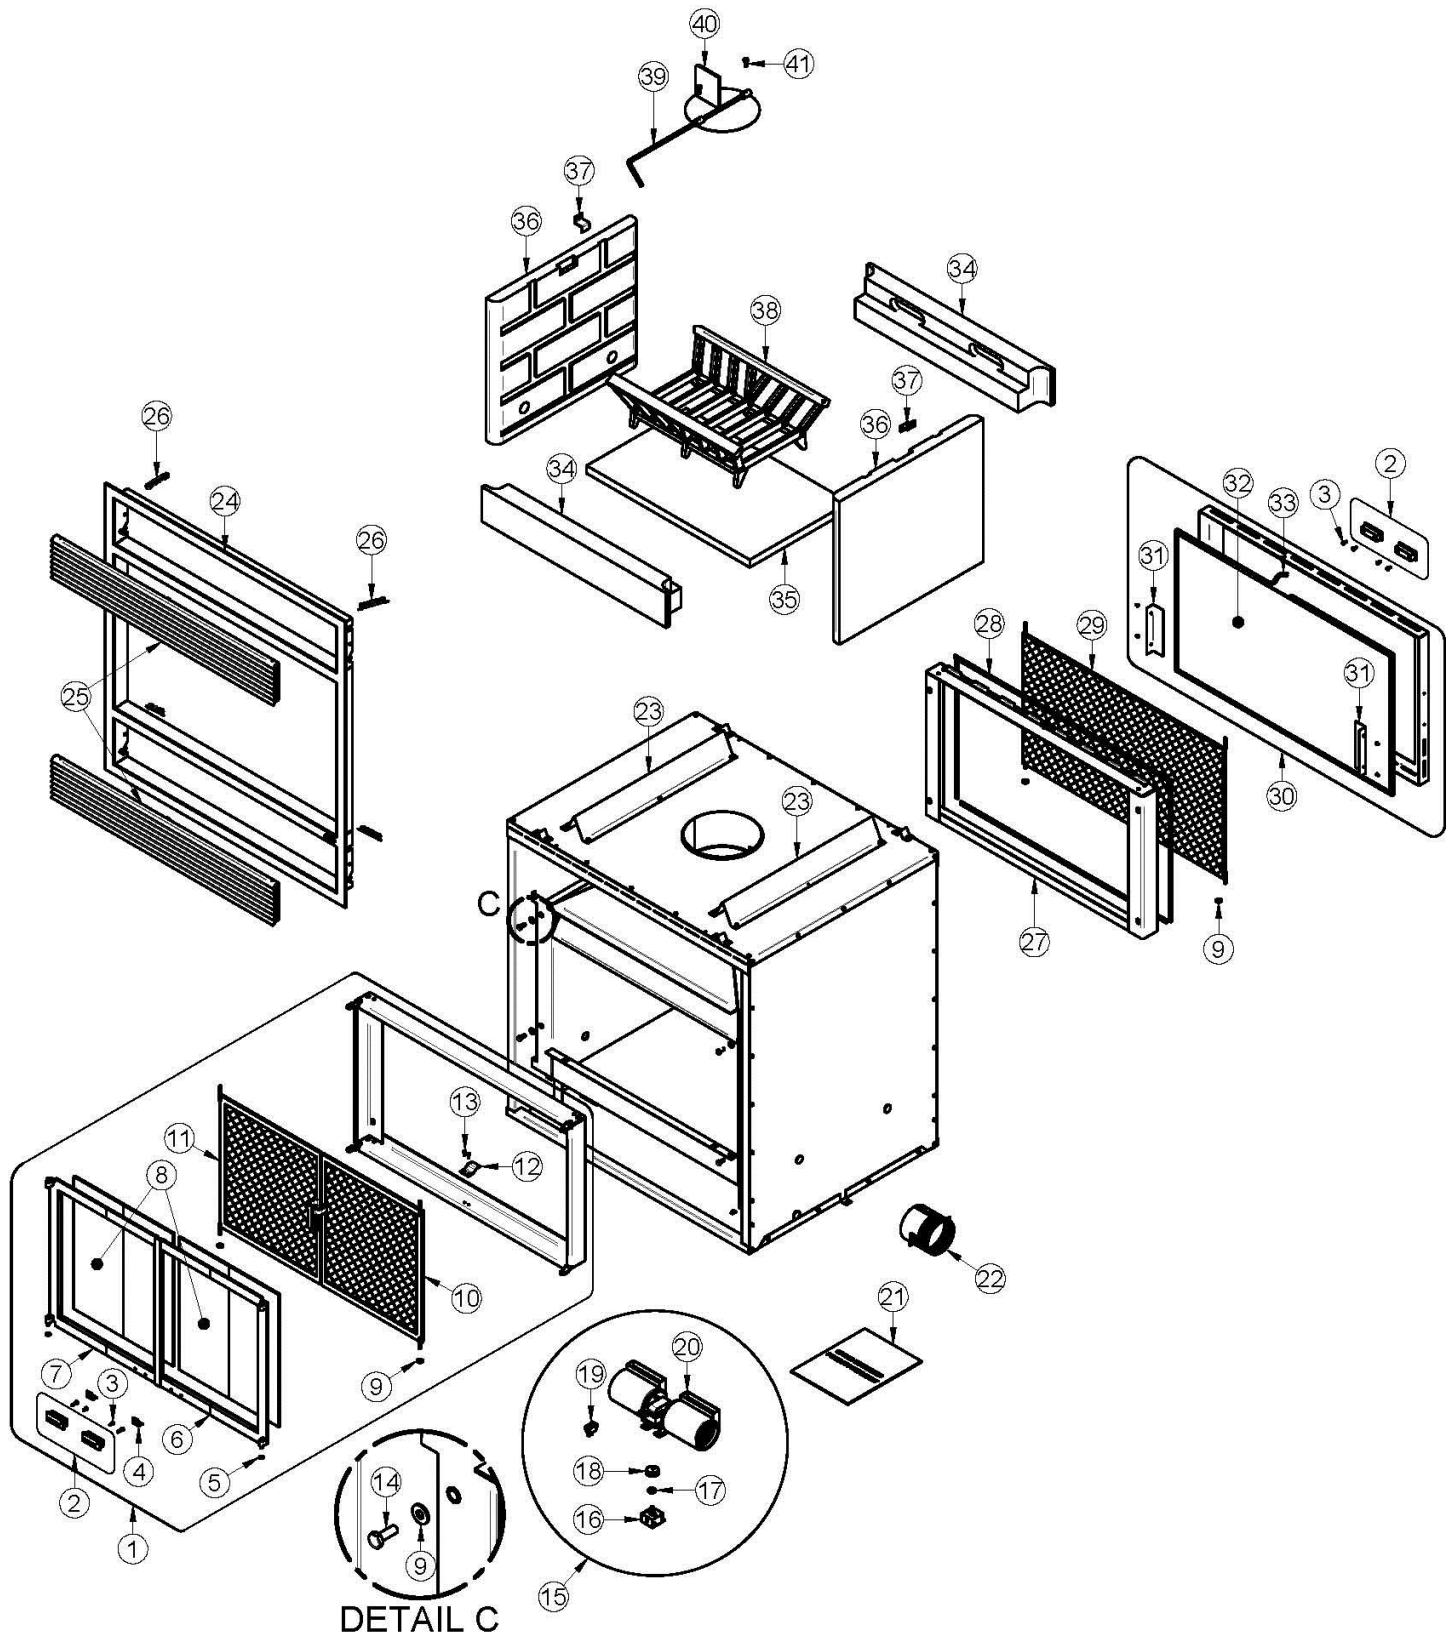

EXPLODED VIEW FOR REPLACEMENT PARTS (MODERN STYLE FOLDING DOORS - FP5DBO)

PARTS LIST (MODERN STYLE FOLDING DOORS - FP5DBO)

#	Item	Description	Qty
1	SE60034	FOLDABLE DOUBLE DOOR KIT WITH FRAME AND FIRE SCREEN	1
2	AC09194	BLACK WOODEN DOOR HANDLE (2 PER PACKAGE)	2
3	30244	WOOD SCREW #8 X 3/4" PAN HEAD	8
4	PL60760	DOOR RETAINER	2
5	30559	FLAT WASHER 1/2" OD X 17/64" ID X 1/32"	2
6	99999	BUILD TO ORDER	1
7	99999	BUILD TO ORDER	1
8	VA2051K	CERAMIC GLASS 3/16" X 7 3/8" X 17 1/8"	4
9	30185	17/64" "AA" TYPE WASHER	12
10	SE60095	RH SIDE MECHE DOOR ASSEMBLY	1
11	SE60093	LH SIDE MECHE DOOR ASSEMBLY	1
12	PL59788	SCREEN DOOR CLIP	1
13	30158	BLACK METAL SCREW #8 X 1/2" PAN QUADREX TYPE "A"	2
14	30084	NUT 1/4-20 X 1/2" GRADE 5	8
15	VA4400	THERMAL ACTIVATION BLOWER WITH VARIABLE SPEED CONTROL	1
16	44080	RHEOSTAT WITH NUT	1
17	44087	RHEOSTAT NUT	1
18	44085	RHEOSTAT KNOB	1
19	44091	ROCKER SWITCH 2 POSITION MSR-8	1
20	44122	DOUBLE CAGE BLOWER 176 CFM	1
21	45338	FP5 INSTRUCTION MANUAL	1
22	PL59765	4" ADAPTER FOR FRESH AIR INTAKE KIT	1
23	PL59768	SPACER	2
24	VA2FE06	NARROW OVERLAP - PAINTED BLACK	2
24	VA2FL06	LARGE OVERLAP - PAINTED BLACK	2
24	VA2FE39	NARROW OVERLAP - BRUSHED NICKEL	2
24	VA2FE03	NARROW OVERLAP - ANTIQUE BRASS	2
25	SE60079	BOTTOM OR TOP LOUVER ASSEMBLY	4
26	30472	SPRING 1/2" OUTSIDE DIA. X 3"L	8
27	SE60534	FP5 SINGLE FIRESCREEN DOOR WITH FRAME	1
28	AC06710	GLUE AND 3/8" X 7' WHITE DOOR GASKET KIT	2
29	SE60595	FIRESCREEN DOOR	1
30	SE60593	FP5 FIX DOOR ASSEMBLY	1
31	PL60597	GLASS RETAINER	2
32	VA5051J	CERAMIC GLASS 3/16" X 32 3/8" X 18 1/4"	1
33	AC06400	3/4" (FLAT) X 6' BLACK SELF-ADHESIVE GLASS GASKET KIT	2
34	VA5071-5	FRONT REFRACTORY BRICK	2
35	VA5071-4	FLOOR REFRACTORY BRICK	1
36	VA5071-2	RIGHT OR LEFT SIDE REFRACTORY BRICK	1
37	PL53145	REFRACTORY RETAINER	2
38	AC02200	19 1/2" X 14 1/4" X 6 3/4" UNIVERSAL FIREPLACE GRATE	1
39	PL59815	EXHAUST DAMPER ROD	1
40	SE59813	EXHAUST DAMPER ASSEMBLY	1
41	30084	NUT 1/4-20 X 1/2" GRADE 5	2