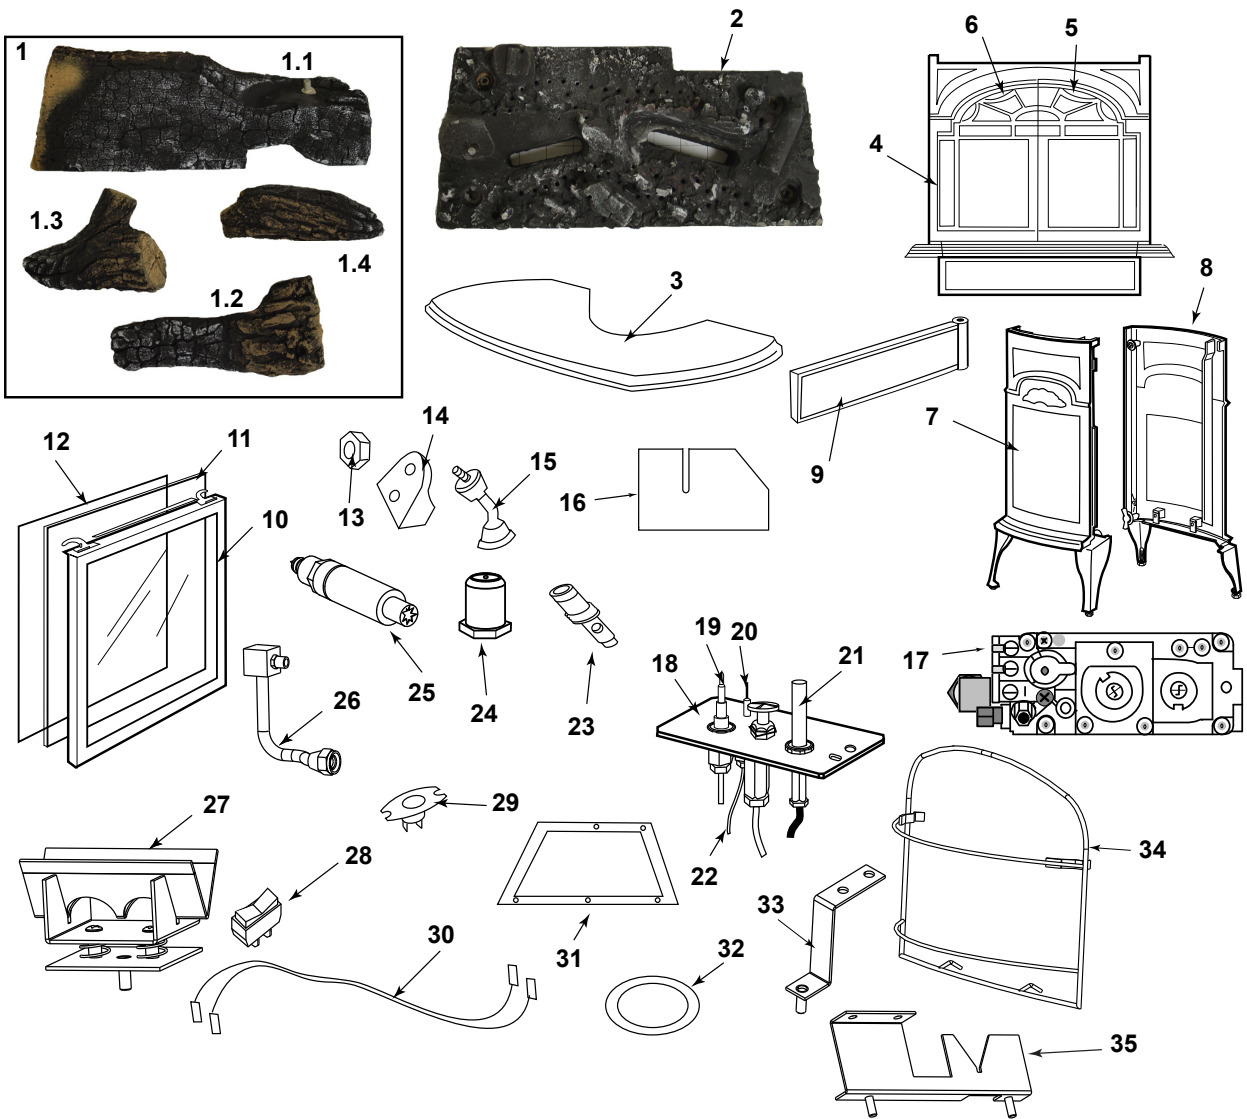

7 Service Parts List

Service Parts

STARDANCE DV

Direct Vent Gas Heater
With Standing Pilot Ignition

Beginning Manufacturing Date: NA
Ending Manufacturing Date: Active

SDDVTCBSB (Classic Black)
SDDVTBSSB (Biscuit)

SDDVTBMSB (Majolica Brown)
SDDVTBDSB (Bordeaux)

Part number list on following page.

12/20