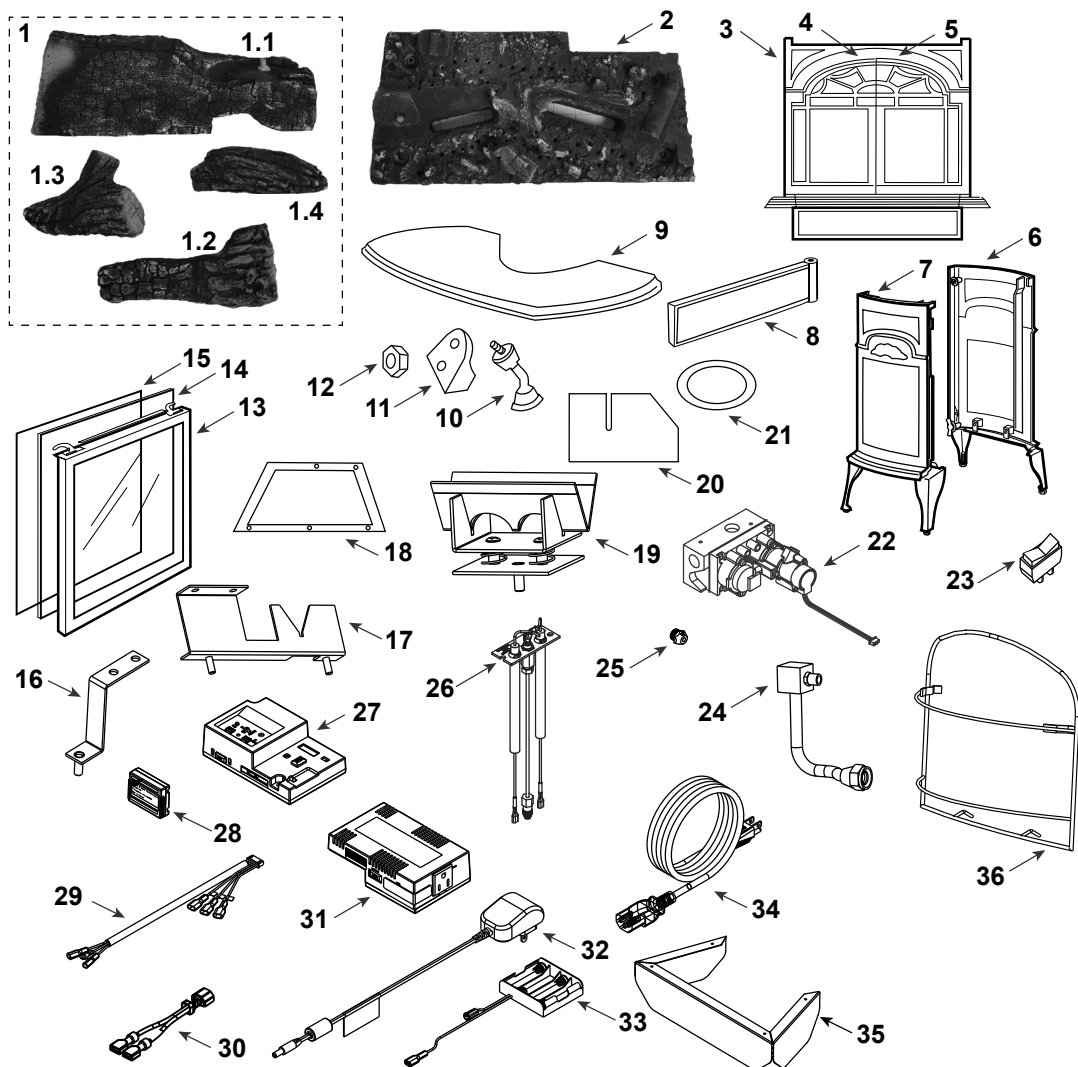

Direct Vent Gas Heater w/IFT Controls

SDDVT-IFT-CB (Classic Black)
SDDVT-IFT-BD (Bordeaux)

SDDVT-IFT-BM (Majolica Brown)
SDDVT-IFT-BS (Biscuit)

Part number list on following page.

12/20

IMPORTANT: THIS IS DATED INFORMATION. Parts must be ordered from a dealer or distributor. **Hearth and Home Technologies does not sell directly to consumers.** Provide model number and serial number when requesting service parts from your dealer or distributor.

Stocked at Depot

ITEM	DESCRIPTION	COMMENTS	PART NUMBER	
1	Log Set, Complete		20012551	Y
1.1	Log, Rear	No longer available, Must order complete assembly	20012546	
1.2	Log, Right		20012548	
1.3	Log, Left		20012547	
1.4	Log, Top		20012915	
2	Burner Assembly		20012492	Y
3	Front, Operable Door	Classic Black	30001496A	
		Biscuit	30003302A	
		Bordeaux	30006753A	
		Brown Majolica	30004899A	
4	Door, Left (Use Magnet)	Classic Black	30004082A	
		Biscuit	30004090A	
		Bordeaux	30006755A	
		Brown Majolica	30004900A	
5	Door, Right (Use Magnet)	Classic Black	30004081A	
		Biscuit	30004089A	
		Bordeaux	30006754A	
		Brown Majolica	30004901A	
6	End, Right	Classic Black	30001279A	
		Biscuit	30003301A	
		Bordeaux	30006751A	
		Brown Majolica	30004896A	
7	End, Left	Classic Black	30001280A	
		Biscuit	30003300A	
		Bordeaux	30006750A	
		Brown Majolica	30004895A	
8	Door, Control		1301087A	
9	Top	Classic Black	30001276A	
		Biscuit	30003305A	
		Bordeaux	30006752A	
		Brown Majolica	30004897A	
10	Front Steel Handle/Shaft - NI/VER		30002717	Y
11	Pawl Assembly, Ash Door		30002362	
12	Nut, Hex Jam 3/8-16 TOPLK-Z	Pkg of 10	1203290-10	
13	Glass Frame Assembly		30000127	Y
14	Gasket, Glass (Medium Knit)		1203702K	
15	Glass		1601691	Y

Additional service parts on following page