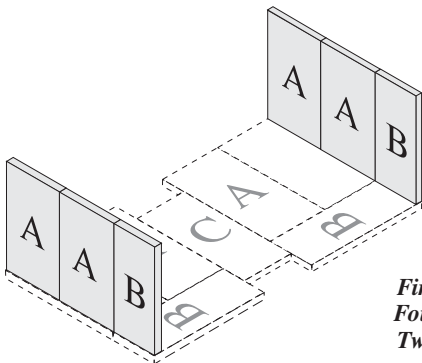

| Part No. | Description | Qty. |
|----------|-------------------------------------|------|
| 15 | Door Assembly (complete) | 1 |
| 16 | Handle Assembly (complete) | 1 |
| 17 | Door Frame | 1 |
| 18 | Door Glass | 1 |
| 19 | Gasket, 3/8" Fiberglass Glass | 1 |
| 20 | Retainer, Glass | 1 |
| 21 | Screws, Glass Retainer | 8 |
| 22 | Gasket, Door | 1 |
| 23 | Hinge Pin | 2 |

FIREBRICK - TR001 DEFENDER

Firebrick-Bottom
Four (4) A-Size
Two (2) B-Size
One (1) C-Size

Fire Brick Dimensions

- A-Size: 9"x4½"x1¼"
- B-Size: 9"x2¾"x1¼"
- C-Size: 9"x3¼"x1¼"

Firebrick-Sides
Four (4) A-Size
Two (2) B-Size