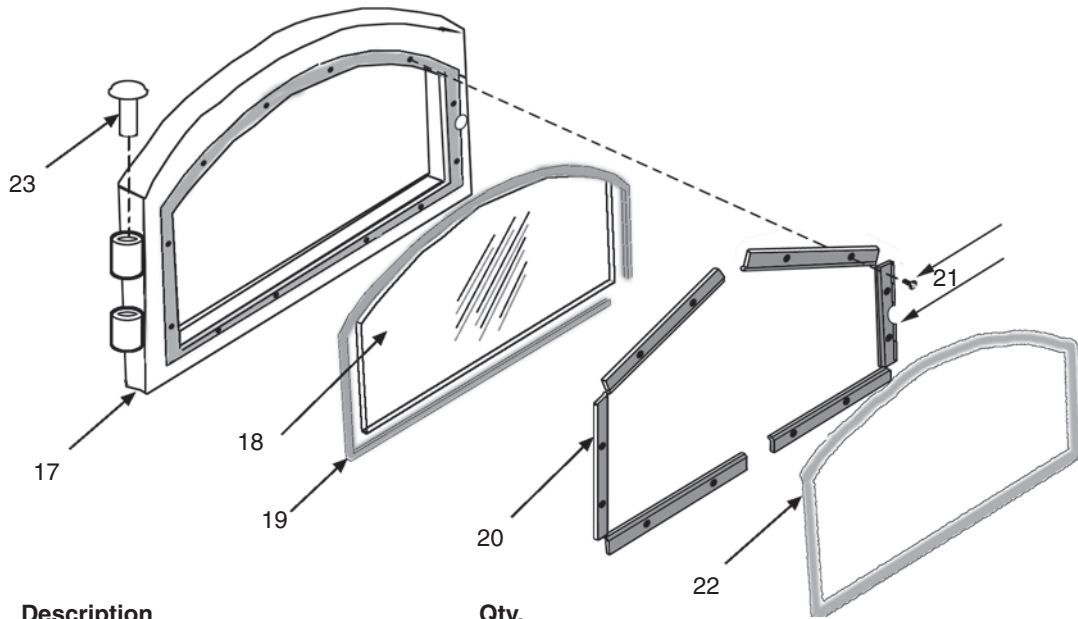

PARTS - TR001 DEFENDER HIGH-EFFICIENCY STOVE

When ordering missing or replacement parts, always give the **Model Number** of the stove, **Part Number**, and **Part Description**. Use the illustrations and part lists provided to identify parts.

Part No.	Description	Qty.
15	Door Assembly (complete)	1
16	Handle Assembly (complete)	1
17	Door Frame	1
18	Door Glass	1
19	Gasket, 3/8" Fiberglass Glass	1
20	Retainer, Glass	1
21	Screws, Glass Retainer	8
22	Gasket, Door	1
23	Hinge Pin	2