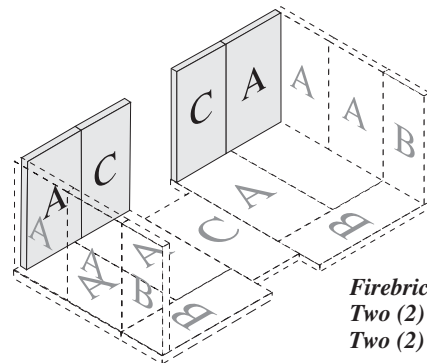

FIREBRICK - TR001 DEFENDER

Firebrick-Bottom
Four (4) A-Size
Two (2) B-Size
One (1) C-Size

Fire Brick Dimensions

- A-Size: 9"x4½"x1¼"
- B-Size: 9"x2¾"x1¼"
- C-Size: 9"x3¼"x1¼"

Firebrick-Sides
Four (4) A-Size
Two (2) B-Size