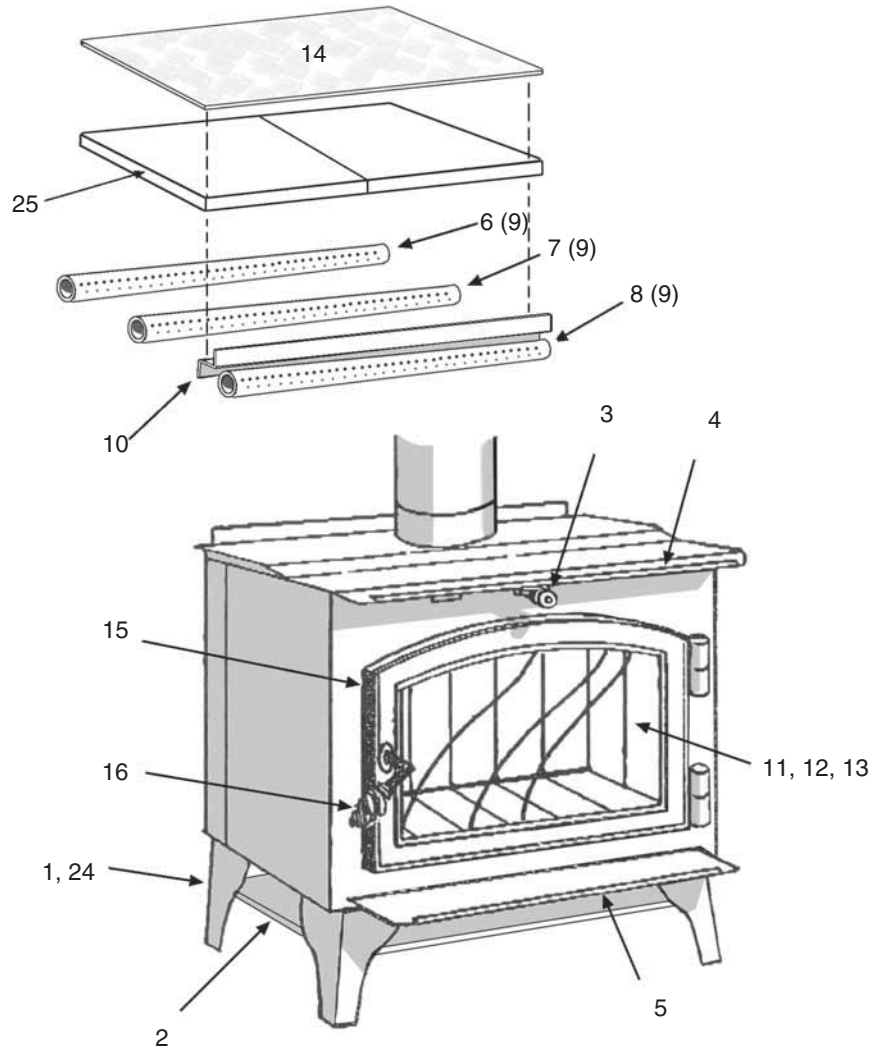

PARTS - TR001 DEFENDER HIGH-EFFICIENCY STOVE

When ordering missing or replacement parts, always give the **Model Number** of the stove, **Part Number**, and **Part Description**. Use the illustrations and part lists provided to identify parts.

| Part No. | Description | Qty. | Part No. | Description | Qty. |
|----------|---------------------------------------|------|----------|---------------------------------|------|
| 1 | Legs | 4 | 15 | Door Assembly (complete) | 1 |
| 2 | Heat Shield | 1 | 16 | Handle Assembly (complete) | 1 |
| 3 | Handle, Slide Draft Spring | 1 | 17 | Door Frame | 1 |
| 4 | Nickle Trim, Top Plate | 1 | 18 | Door Glass | 1 |
| 5 | Nickle Trim, Hearth | 1 | 19 | Gasket, 3/8" Fiberglass Glass | 1 |
| 6 | Air Tube, Rear | 1 | 20 | Retainer, Glass | 1 |
| 7 | Air Tube, Middle | 1 | 21 | Screws, Glass Retainer | 8 |
| 8 | Air Tube, Front | 1 | 22 | Gasket, 3/8" Fiberglass Door | 1 |
| 9 | Retainer Pins, Air Tube | 3 | 23 | Hinge Pin | 2 |
| 10 | "Z" Bar, Baffle Support | 1 | 24 | Nuts (for legs) | 4 |
| 11 | Fire Brick, A-size (9"x4-1/2"x1-1/4") | 12 | 25 | C-Cast Fiber Board (9"x9"x5/8") | 2 |
| 12 | Fire Brick, B-size (9"x2-3/4"x1-1/4") | 3 | | | |
| 13 | Fire Brick, C-size (9"x3-1/4"x1-1/4") | 2 | | | |
| 14 | Ceramic Fiber Pad | 1 | | | |

FIREBRICK - TR001 DEFENDER

Firebrick-Bottom
Four (4) A-Size
Two (2) B-Size
One (1) C-Size

Fire Brick Dimensions

- A-Size: 9"x4½"x1¼"
- B-Size: 9"x2¾"x1¼"
- C-Size: 9"x3¼"x1¼"

Firebrick-Sides
Four (4) A-Size
Two (2) B-Size