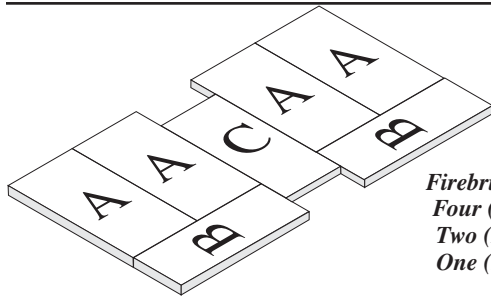

FIREBRICK - TR001 DEFENDER

Fire Brick Dimensions

- A-Size: 9"x4½"x1¼"
- B-Size: 9"x2¾"x1¼"
- C-Size: 9"x3¼"x1¼"