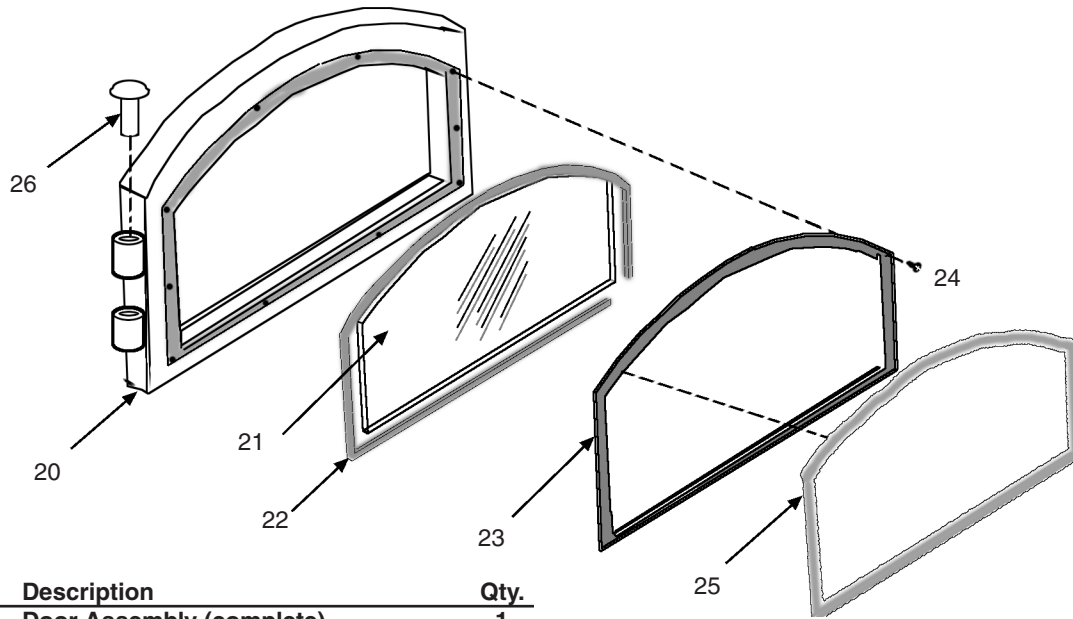

PARTS - TR003X HIGHLANDER HIGH-EFFICIENCY STOVE

When ordering missing or replacement parts, always give the **Model Number** of the stove, **Part Number**, and **Part Description**. Use the illustrations and part lists provided to identify parts.

Part No.	Description	Qty.
18	Door Assembly (complete)	1
19	Handle Assembly (complete)	1
20	Door Frame	1
21	Door Glass	1
22	Gasket, Glass	1
23	Retainer, Glass	1
24	Screws, Glass Retainer.....	8
25	Gasket, Door	1
26	Hinge Pin	2