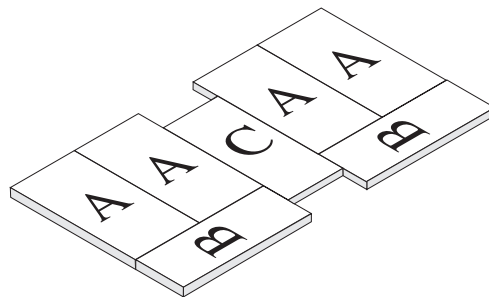

PARTS - TR003X HIGHLANDER HIGH-EFFICIENCY STOVE

When ordering missing or replacement parts, always give the **Model Number** of the stove, **Part Number**, and **Part Description**. Use the illustrations and part lists provided to identify parts.

Part No.	Description	Qty.	Part No.	Description	Qty.
2	Pedestal Back.....	1	18	Door Assembly (complete)	1
3	Pedestal Side.....	2	19	Handle Assembly (complete).....	1
5	Pedestal Base.....	1	20	Door Frame.....	1
6	Nickle Trim, Hearth.....	1	21	Door Glass.....	1
7	Nickle Trim, Top Plate.....	1	22	Gasket, Glass.....	1
8	Handle, Slide Draft Spring.....	1	23	Retainer, Glass.....	1
9	Air Tube, Front.....	1	24	Screws, Glass Retainer.....	8
10	Air Tube, Middle.....	1	25	Gasket, Door.....	1
11	Air Tube, Rear.....	1	26	Hinge Pin.....	2
12	Retainer Pins, Air Tube.....	3	27	Hardware Pack (not shown).....	1
13	Ceramic Fiber Pad.....	1	28	C-Cast Fiberboard (9"x9"x 5/8").....	2
14	Fire Brick, A-size (9"x4-1/2"x1-1/4").....	12	29	F-27 Blower Assembly.....	1
15	Fire Brick, B-size (9"x2-3/4"x1-1/4").....	3	30	Pedestal Front.....	1
16	Fire Brick, C-size (9"x3-1/4"x1-1/4").....	2	31	Drawer Slide Support.....	1
17	"Z" Bar, Baffle Support.....	1	32	Drawer.....	1
			33	Ash Plug.....	1
			34	Gasket, F-27 Blower.....	1

Four (4) A-Size
Two (2) B-Size
One (1) C-Size

Firebrick - Bottom

Fire Brick Dimensions
A-Size: 9"x4½"x1¼"
B-Size: 9"x2¾"x1¼"
C-Size: 9"x3¼"x1¼"

Four (4) A-Size
Two (2) B-Size

Firebrick - Sides

Two (2) A-Size
Two (2) C-Size