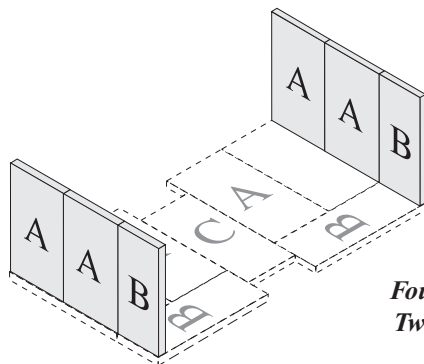

Part No.	Description	Qty.	Part No.	Description	Qty.
2	Pedestal Back.....	1	18	Door Assembly (complete)	1
3	Pedestal Side.....	2	19	Handle Assembly (complete).....	1
5	Pedestal Base.....	1	20	Door Frame.....	1
6	Nickle Trim, Hearth.....	1	21	Door Glass.....	1
7	Nickle Trim, Top Plate.....	1	22	Gasket, Glass.....	1
8	Handle, Slide Draft Spring.....	1	23	Retainer, Glass.....	1
9	Air Tube, Front.....	1	24	Screws, Glass Retainer.....	8
10	Air Tube, Middle.....	1	25	Gasket, Door.....	1
11	Air Tube, Rear.....	1	26	Hinge Pin.....	2
12	Retainer Pins, Air Tube.....	3	27	Hardware Pack (not shown).....	1
13	Ceramic Fiber Pad.....	1	28	C-Cast Fiberboard (9"x9"x 5/8").....	2
14	Fire Brick, A-size (9"x4-1/2"x1-1/4").....	12	29	F-27 Blower Assembly.....	1
15	Fire Brick, B-size (9"x2-3/4"x1-1/4").....	3	30	Pedestal Front.....	1
16	Fire Brick, C-size (9"x3-1/4"x1-1/4").....	2	31	Drawer Slide Support.....	1
17	"Z" Bar, Baffle Support.....	1	32	Drawer.....	1
			33	Ash Plug.....	1
			34	Gasket, F-27 Blower.....	1

PARTS - TR003X HIGHLANDER HIGH-EFFICIENCY STOVE

When ordering missing or replacement parts, always give the **Model Number** of the stove, **Part Number**, and **Part Description**. Use the illustrations and part lists provided to identify parts.

Four (4) A-Size
Two (2) B-Size
One (1) C-Size

Firebrick - Bottom

Fire Brick Dimensions
A-Size: 9"x4½"x1¼"
B-Size: 9"x2¾"x1¼"
C-Size: 9"x3¼"x1¼"

Four (4) A-Size
Two (2) B-Size

Firebrick - Sides

Two (2) A-Size
Two (2) C-Size