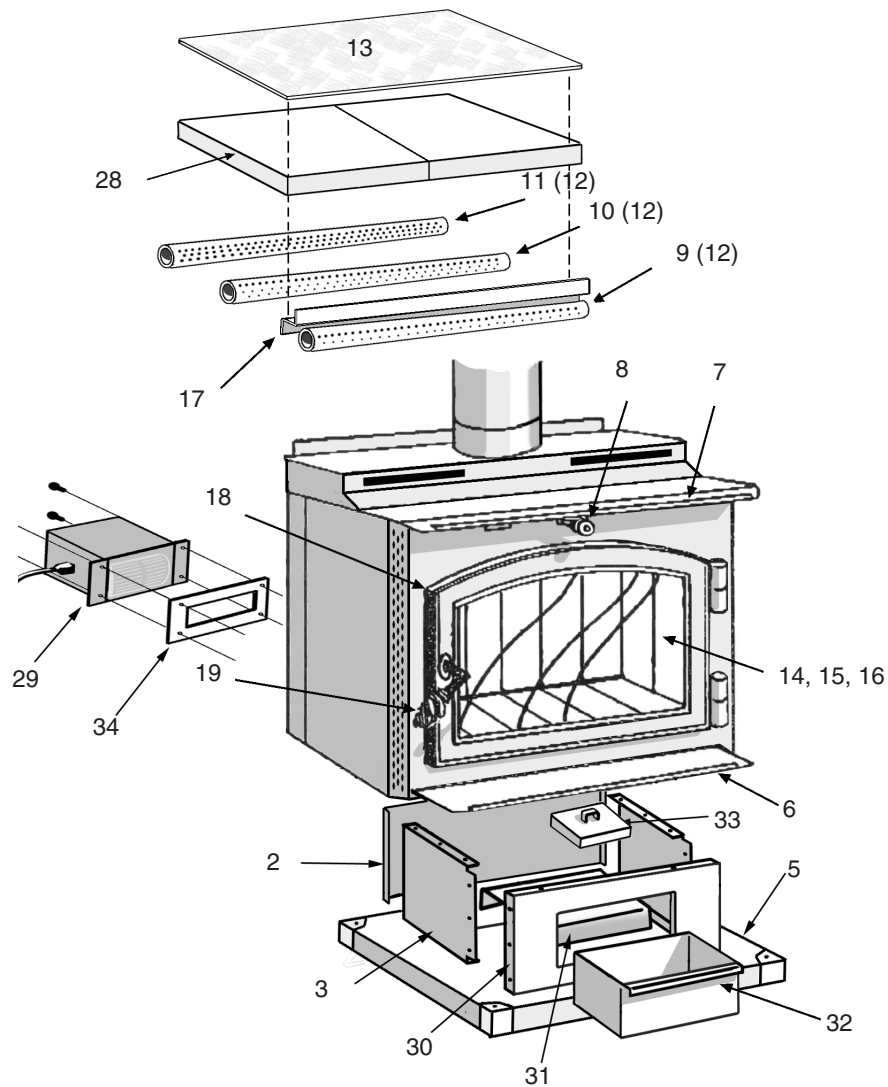

PARTS - TR003X HIGHLANDER HIGH-EFFICIENCY STOVE

When ordering missing or replacement parts, always give the **Model Number** of the stove, **Part Number**, and **Part Description**. Use the illustrations and part lists provided to identify parts.

Part No.	Description	Qty.	Part No.	Description	Qty.
2	Pedestal Back.....	1	18	Door Assembly (complete)	1
3	Pedestal Side.....	2	19	Handle Assembly (complete).....	1
5	Pedestal Base.....	1	20	Door Frame.....	1
6	Nickle Trim, Hearth.....	1	21	Door Glass.....	1
7	Nickle Trim, Top Plate.....	1	22	Gasket, Glass.....	1
8	Handle, Slide Draft Spring.....	1	23	Retainer, Glass.....	1
9	Air Tube, Front.....	1	24	Screws, Glass Retainer.....	8
10	Air Tube, Middle.....	1	25	Gasket, Door.....	1
11	Air Tube, Rear.....	1	26	Hinge Pin.....	2
12	Retainer Pins, Air Tube.....	3	27	Hardware Pack (not shown).....	1
13	Ceramic Fiber Pad.....	1	28	C-Cast Fiberboard (9"x9"x 5/8").....	2
14	Fire Brick, A-size (9"x4-1/2"x1-1/4").....	12	29	F-27 Blower Assembly.....	1
15	Fire Brick, B-size (9"x2-3/4"x1-1/4").....	3	30	Pedestal Front.....	1
16	Fire Brick, C-size (9"x3-1/4"x1-1/4").....	2	31	Drawer Slide Support.....	1
17	"Z" Bar, Baffle Support.....	1	32	Drawer.....	1
			33	Ash Plug.....	1
			34	Gasket, F-27 Blower.....	1

Four (4) A-Size
Two (2) B-Size
One (1) C-Size

Firebrick - Bottom

Fire Brick Dimensions
A-Size: 9"x4½"x1¼"
B-Size: 9"x2¾"x1¼"
C-Size: 9"x3¼"x1¼"

Four (4) A-Size
Two (2) B-Size

Firebrick - Sides

Two (2) A-Size
Two (2) C-Size