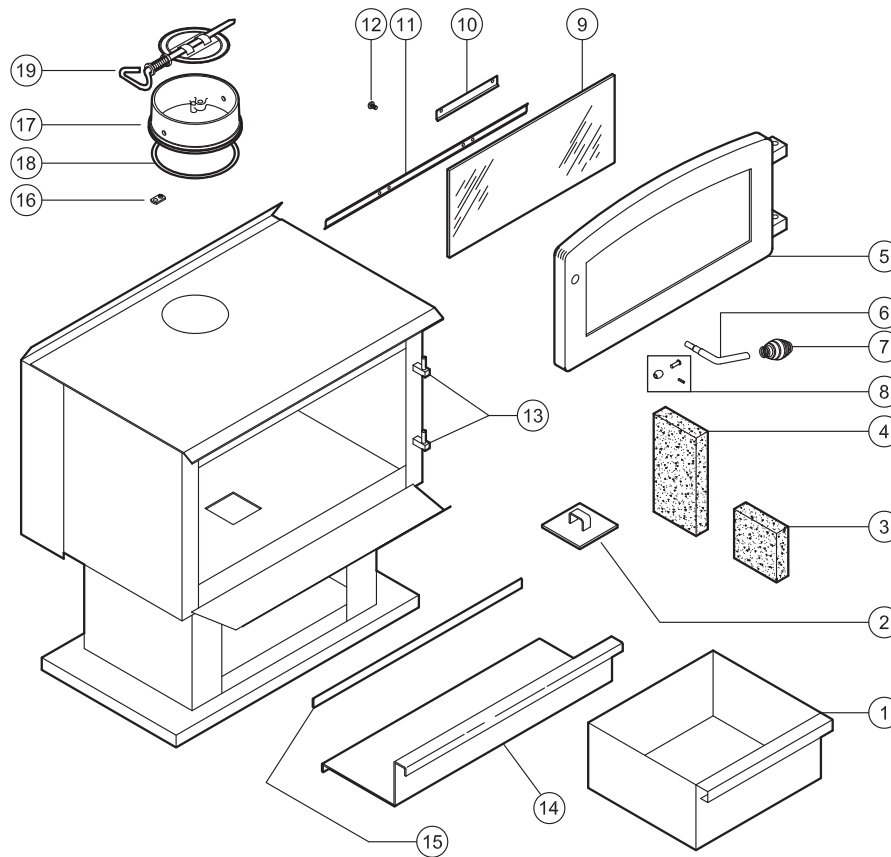

# ORDERING PARTS - VG650ELG MOUNTAINEER STOVE

When ordering missing or replacement parts, always give the **Model Number** of the stove, **Part Number**, and **Part Description**. Use the illustrations and part lists provided to identify parts.

Ref. No.	Part No	Description	Qty
1	69427B	Ash Pan	1
2	40487	Ash Dump Cover - Square	1
N/S	40561	Ash Dump Cover - Round	
3	24103	½ Firebrick	2
4	89066	Full Firebrick	17
5	891110	Feed Door	1
N/S	AC0600	Feed Door Gasket & Silicone	1
6	PL8535-01	Door Handle	1
7	891135	Spring Handle (Nickel)	1
8	AC09185	Door Barrell/Roller Ball/Pin Assy.	1
9	891108	Door Glass	1
N/S	88087	Door Glass Gasket	6Ft
10	891114	Top Window Bracket	4

Ref. No.	Part No	Description	Qty
11	PL02715	Bottom Window Bracket	1
12	83033	Machine Screw 8-32 x ¼	12
13	891213	Hinge Pad	1
N/S	83274	Nut 3/8-16	2
N/S	83045A	Washer	2
14	25298	Baffle	1
15	891759	Hearth Trim - Nickel	1
16	83431	Weld Tab	3
17	25307	Flue Collar	1
18	88042	Gasket, Flue Collar	2 Ft
19	D6	Cast Iron Damper	1
N/S	891492	Blower Assembly	1