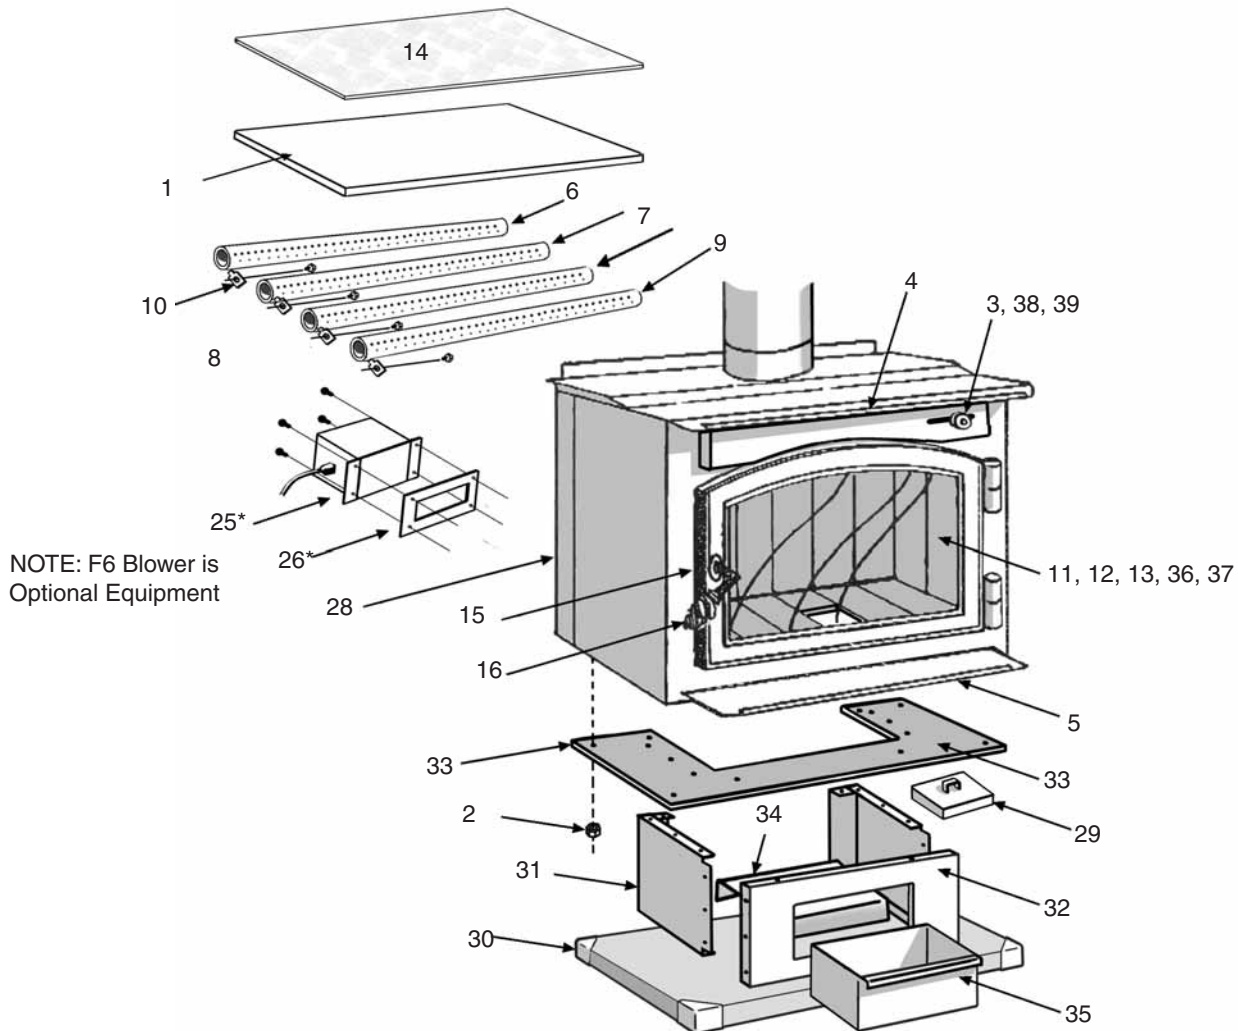

ORDERING PARTS - TR009 PERFORMER™ STOVE

When ordering missing or replacement parts, always give the **Model Number** of the stove, **Part Number**, and **Part Description**. Use the illustrations and part lists provided to identify parts. Contact us at **616-396-1911** to order parts.

Ref. No.	Part No.	Description	Qty.	Ref. No.	Part No.	Description	Qty.
1	09-01	C-Cast Fiberboard.....	2	21	09-16	Screws, Glass Retainer.....	8
2	HP-09	Nuts (pedestal/stove attachment).....	4	22	09-17	Retainer, Glass, Handle Side.....	1
3	09-02	Handle, Slide Draft Spring.....	1	23	GK34	Gasket, Door.....	1
4	09-03	Nickle Trim, Top Plate.....	1	24	09-18	Hinge Pin.....	2
5	09-04	Nickle Trim, Hearth.....	1	25	F-6	Blower Assembly.....	1
6	09-05	Air Tube, Rear.....	1	26	09-19	Ceramic Gasket, Blower.....	1
7	09-06	Air Tube, Middle Rear.....	1	28	09-20	Rear Heat Deflector Assembly.....	1
8	09-07	Air Tube, Middle Front.....	1	29	09-21	Ash Clean out Cover.....	1
9	09-08	Air Tube, Front.....	1	30	09-22	Pedestal Base.....	1
10	09-009	Retainer Clips, Air Tube.....	4	31	09-23	Pedestal Side.....	2
11	A	Firebrick, A-size (9" x 4.5" x 1.25").....	16	32	09-24	Pedestal Front.....	1
12	M	Firebrick, M-size (9" x 2.25" x 1.25").....	1	33	09-25	Pedestal Top.....	1
13	N	Firebrick, N-size (4.5" x 4.5" x 1.25").....	1	34	09-26	Pedestal Drawer Support.....	1
14	09-10	Ceramic Fiber Pad.....	1	35	09-27	Ash Drawer.....	1
15	09-11	Door Assembly (complete)	1	36	O	Firebrick, O-size(6.75"x4.5"x1.25").....	1
16	09-12	Handle Assembly (complete).....	1	37	P	Firebrick, P-size(9"x4.5"x1.25"with notch).....	2
17	09-13	Door Frame.....	1	38	09-38	Slide Draft.....	1
18	09-14	Door Glass.....	1	39	09-39	Cover, Slide Draft.....	1
19	WG-01	Gasket, 7/8" Fiberglass Glass.....	1		HP-09	Hardware Pack (not shown).....	1
20	09-15	Retainer, Glass.....	5				