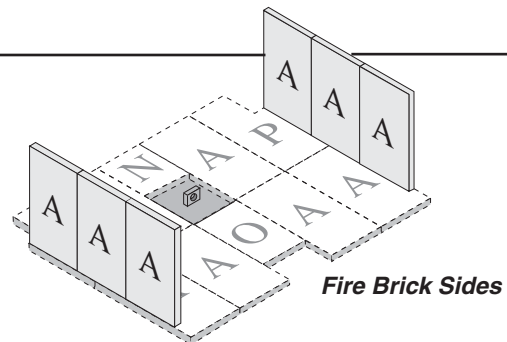

Fire Brick Sides

CAUTION: NEVER OPERATE STOVE WITH MISSING OR CRACKED FIRE BRICKS!