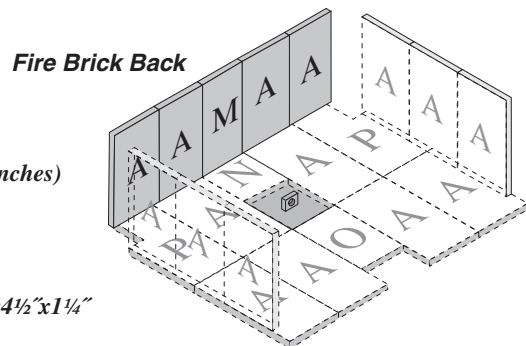

CAUTION: NEVER OPERATE STOVE WITH MISSING OR CRACKED FIRE BRICKS!

Fire Brick Bottom

Fire Brick Back

Fire Brick Dimensions (inches)
 A-size: 9"x4½"x1¼"
 M-size: 9"x2¼"x1¼"
 N-size: 4½"x4½"x1¼"
 O-size: 6¾"x4½"x1¼"
 P-size: 6"x1½"x3"x9"x4½"x1¼"