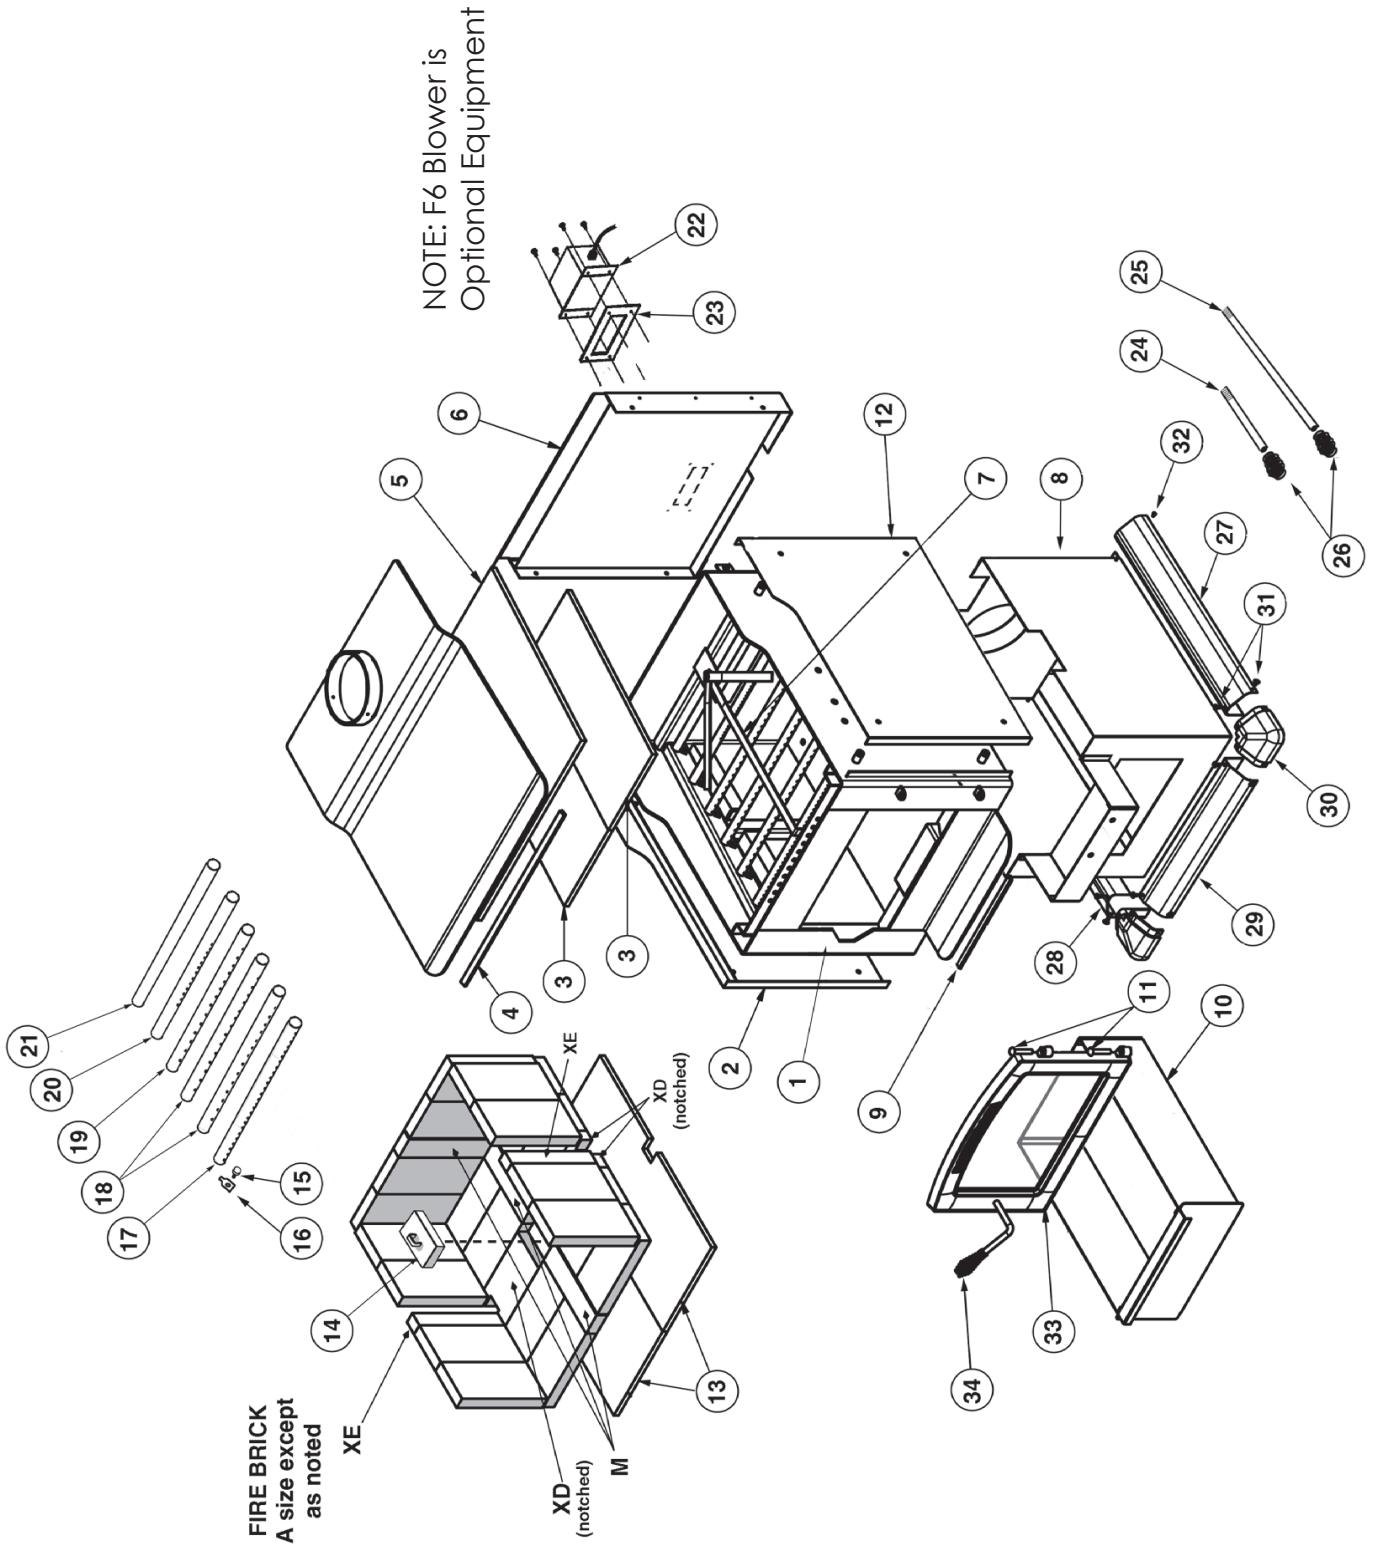

Ordering Parts

Parts List

Ref. No.	Part No.	Description	Qty.
1	07-01	Stove Body	1
2	892399	Left Side Heat Shield	1
3	07-03	C-Cast, Top	2
4	07-04	Nickle Trim, Top Plate	1
5	07-05	Kao Wool Ceramic Fiber Pad	1
6	07-06	Rear Heat Shield Deflector	1
7	07-07	Kao Wool Retainer Assembly	1
8	892409	Pedestal Base	1
9	07-09	Nickle Trim, Hearth	1
10	892408	Ash Pan	1
11	07-11	Hinge Pin	2
12	892400	Right Side Heat Shield	1
13	07-13	Bottom Insulator Board	2
14	07-14	Cover, Ash Cleanout	1
15	07-15	Air Tube Retainer Screw (1/4-20X0.5" Hex)	6
16	07-16	Air Tube Retainer Clip	6
17	07-17	#1 Air Tube, Front	1
18	07-18	#2 & #3 Air Tube, Middle Front	2
19	07-19	#4 Air Tube, Middle	1
20	07-20	#5 Air Tube, Middle-Rear	1
21	07-21	#6 Air Tube, Rear	1
22	F-6	Optional F-6 Blower Assembly	1
23	07-23	Ceramic Gasket, Optional Blower	1
24	07-24	Rod, Primary Air Control	1
25	07-25	Rod, High Burn Control	1
26	07-26	Handle, Air Draft Control	2
27	07-27	Skirt, Right Base	1
28	07-28	Skirt, Left Base	1
29	07-29	Skirt, Front Base	1
30	07-30	Corner, Base Skirt	2
31	07-31	Screw, #8X3/8" Truss Head	8
32	07-32	Screw, #8X1/4" Pan Head	2
33	07-33	Door Assembly (Complete)	1
34	07-34	Handle Assembly (Complete)	1
	07-35	Door Frame	1
	07-36	Door Glass	1
	WG-01	Gask 7/8" Fiberglass Glass	1
	07-37	Retainer, Glass	5
	07-38	Screws, Glass Retainer	8
	07-39	Retainer, Glass, Handle Side	1
	GK34	Gasket, Door	1

Ordering Parts

Caution: Never operate stove with missing or cracked fire bricks!

Part No.	Description	Qty.
A	Firebrick, A-size (9" x 4.5" x 1.25")	20
M	Firebrick, M-size (9" x 2.25" x 1.25")	3
XD	Firebrick, XD-size (8" x 4.5" x 1.25")	2
XE	Firebrick, XE-size (9" x 1.5" x 1.25")	2