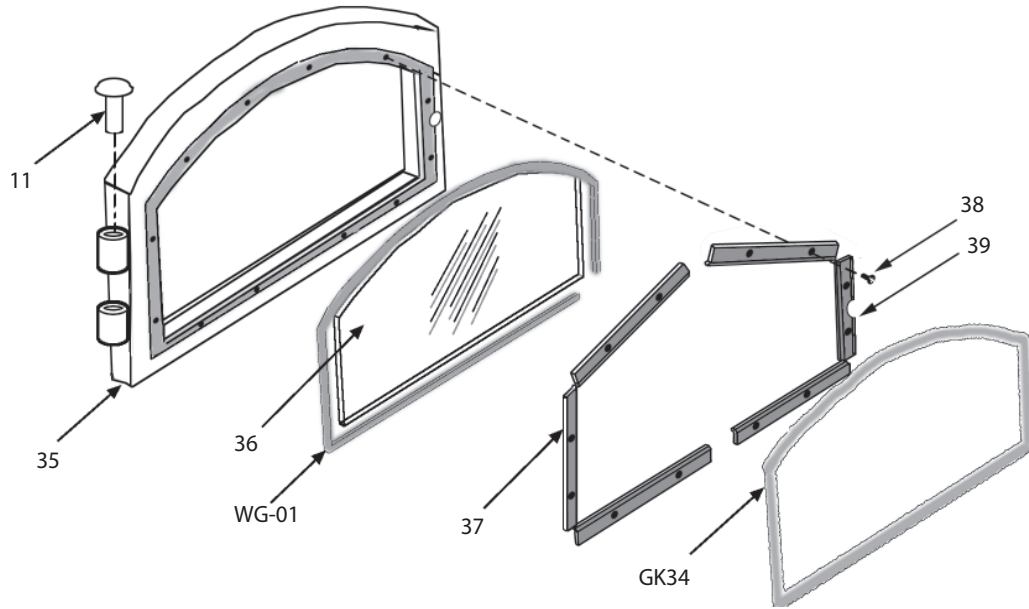

Ordering Parts

Caution: Never operate stove with missing or cracked fire bricks!

Part No.	Description	Qty.
A	Firebrick, A-size (9" x 4.5" x 1.25")	20
M	Firebrick, M-size (9" x 2.25" x 1.25")	3
XD	Firebrick, XD-size (8" x 4.5" x 1.25")	2
XE	Firebrick, XE-size (9" x 1.5" x 1.25")	2