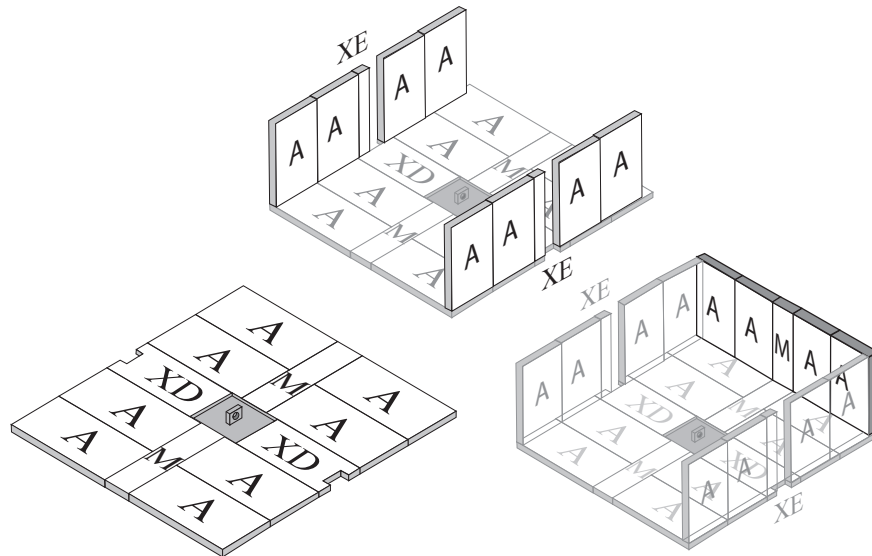

Ordering Parts

Parts List

Ref. No.	Part No.	Description	Qty.
1	07-01	Stove Body	1
2	892399	Left Side Heat Shield	1
3	07-03	C-Cast, Top	2
4	07-04	Nickle Trim, Top Plate	1
5	07-05	Kao Wool Ceramic Fiber Pad	1
6	07-06	Rear Heat Shield Deflector	1
7	07-07	Kao Wool Retainer Assembly	1
8	892409	Pedestal Base	1
9	07-09	Nickle Trim, Hearth	1
10	892408	Ash Pan	1
11	07-11	Hinge Pin	2
12	892400	Right Side Heat Shield	1
13	07-13	Bottom Insulator Board	2
14	07-14	Cover, Ash Cleanout	1
15	07-15	Air Tube Retainer Screw (1/4-20X0.5" Hex)	6
16	07-16	Air Tube Retainer Clip	6
17	07-17	#1 Air Tube, Front	1
18	07-18	#2 & #3 Air Tube, Middle Front	2
19	07-19	#4 Air Tube, Middle	1
20	07-20	#5 Air Tube, Middle-Rear	1
21	07-21	#6 Air Tube, Rear	1
22	F-6	Optional F-6 Blower Assembly	1
23	07-23	Ceramic Gasket, Optional Blower	1
24	07-24	Rod, Primary Air Control	1
25	07-25	Rod, High Burn Control	1
26	07-26	Handle, Air Draft Control	2
27	07-27	Skirt, Right Base	1
28	07-28	Skirt, Left Base	1
29	07-29	Skirt, Front Base	1
30	07-30	Corner, Base Skirt	2
31	07-31	Screw, #8X3/8" Truss Head	8
32	07-32	Screw, #8X1/4" Pan Head	2
33	07-33	Door Assembly (Complete)	1
34	07-34	Handle Assembly (Complete)	1
	07-35	Door Frame	1
	07-36	Door Glass	1
	WG-01	Gask 7/8" Fiberglass Glass	1
	07-37	Retainer, Glass	5
	07-38	Screws, Glass Retainer	8
	07-39	Retainer, Glass, Handle Side	1
	GK34	Gasket, Door	1

Ordering Parts

Caution: Never operate stove with missing or cracked fire bricks!

Part No.	Description	Qty.
A	Firebrick, A-size (9" x 4.5" x 1.25")	20
M	Firebrick, M-size (9" x 2.25" x 1.25")	3
XD	Firebrick, XD-size (8" x 4.5" x 1.25")	2
XE	Firebrick, XE-size (9" x 1.5" x 1.25")	2