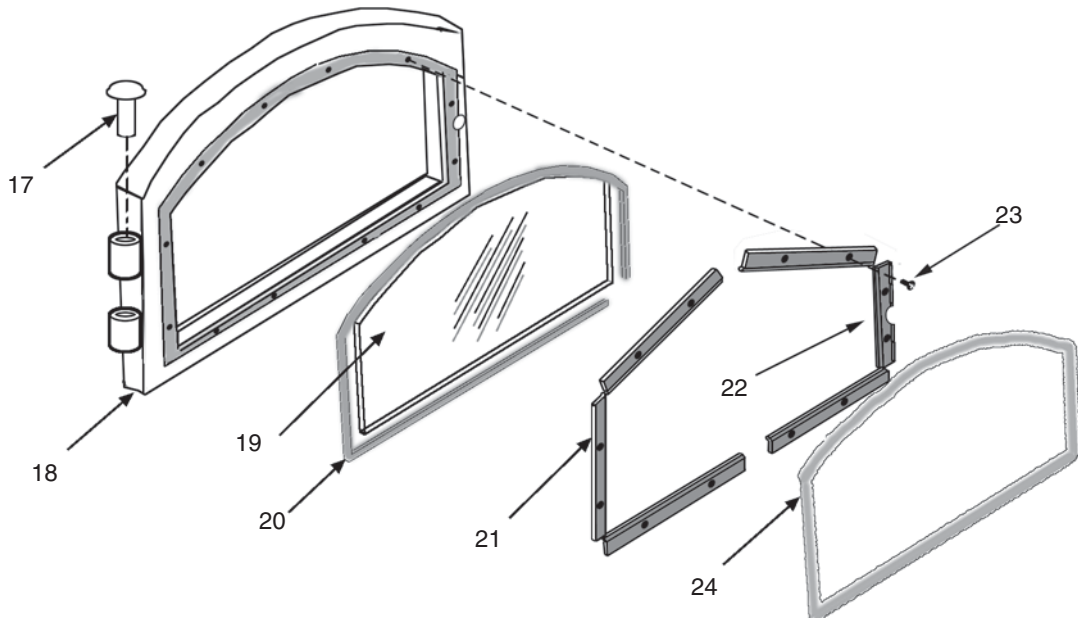

PARTS - TR001B DEFENDER HIGH-EFFICIENCY STOVE

When ordering missing or replacement parts, always give the **Model Number** of the stove, **Part Number**, and **Part Description**. Use the illustrations and part lists provided to identify parts. Contact us at **616-396-1911** to order parts.

Part No.	Description	Qty.
2B-15	Door Assembly (complete)	1
2B-16	Handle Assembly (complete)	1
2B-17	Hinge Pin	2
2B-18	Door Frame	1
2B-19	Door Glass	1
2B-20	Gasket, 3/8" Fiberglass Glass	1
2B-21	Retainer, Glass	5
2B-22	Retainer, Handle Side Glass	1
2B-23	Screws, Glass Retainer	12
2B-24	Gasket, Door	1