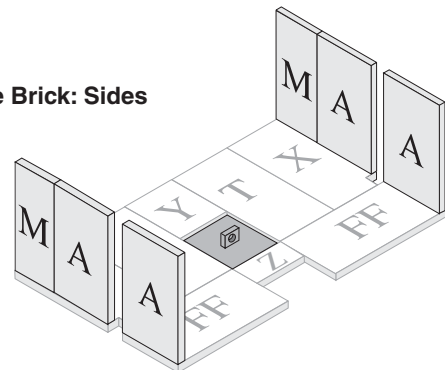

PARTS - TR001B DEFENDER HIGH-EFFICIENCY STOVE

When ordering missing or replacement parts, always give the **Model Number** of the stove, **Part Number**, and **Part Description**. Use the illustrations and part lists provided to identify parts. Contact us at **616-396-1911** to order parts.

Part No.	Description	Qty.
2B-15	Door Assembly (complete)	1
2B-16	Handle Assembly (complete)	1
2B-17	Hinge Pin	2
2B-18	Door Frame	1
2B-19	Door Glass	1
2B-20	Gasket, 3/8" Fiberglass Glass	1
2B-21	Retainer, Glass	5
2B-22	Retainer, Handle Side Glass	1
2B-23	Screws, Glass Retainer	12
2B-24	Gasket, Door	1

Part No.	Description	Qty.
2B-11	Fire Brick Layout	
2B-11A	Fire Brick A-size	8
2B-11FF	Fire Brick FF-size	2
2B-11M	Fire Brick M-size	2
2B-11T	Fire Brick T-size	2
2B-11X	Fire Brick X-size	1
2B-11Y	Fire Brick Y-size	1
2B-11Z	Fire Brick Z-size	2

Fire Brick: Sides

Fire Brick: Back

Fire Brick: Bottom