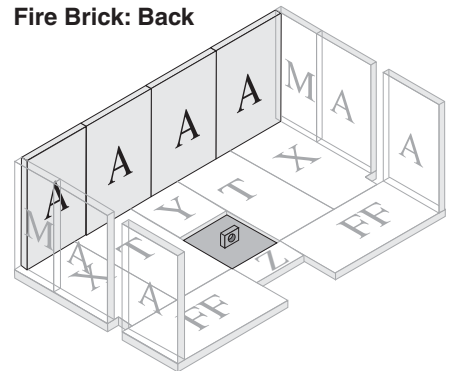

Fire Brick: Back