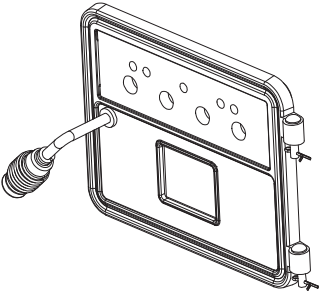

Parts List

Door Assembly	
610178	1

Feed Door	
40758	1

Door Handle Assembly	
610186	1

Inner Heat Shield	
27356	1

Glass Retainer	
27367	2

Door Gasket (40758)	
88231	3.7 ft

Heat Shield Deflector	
27357	1

Outer Heat Shield	
27355	1

C-Cast (14.25" X 8.31")	
88229	2

Door Glass	
892544	1

Half Firebrick	
891414	3

Firebrick (4-1/2" X 9")	
89066	17

In order to maintain warranty, components must be replaced using original manufacturers parts purchased through your dealer or directly from the appliance manufacturer. Use of third party components will void the warranty.