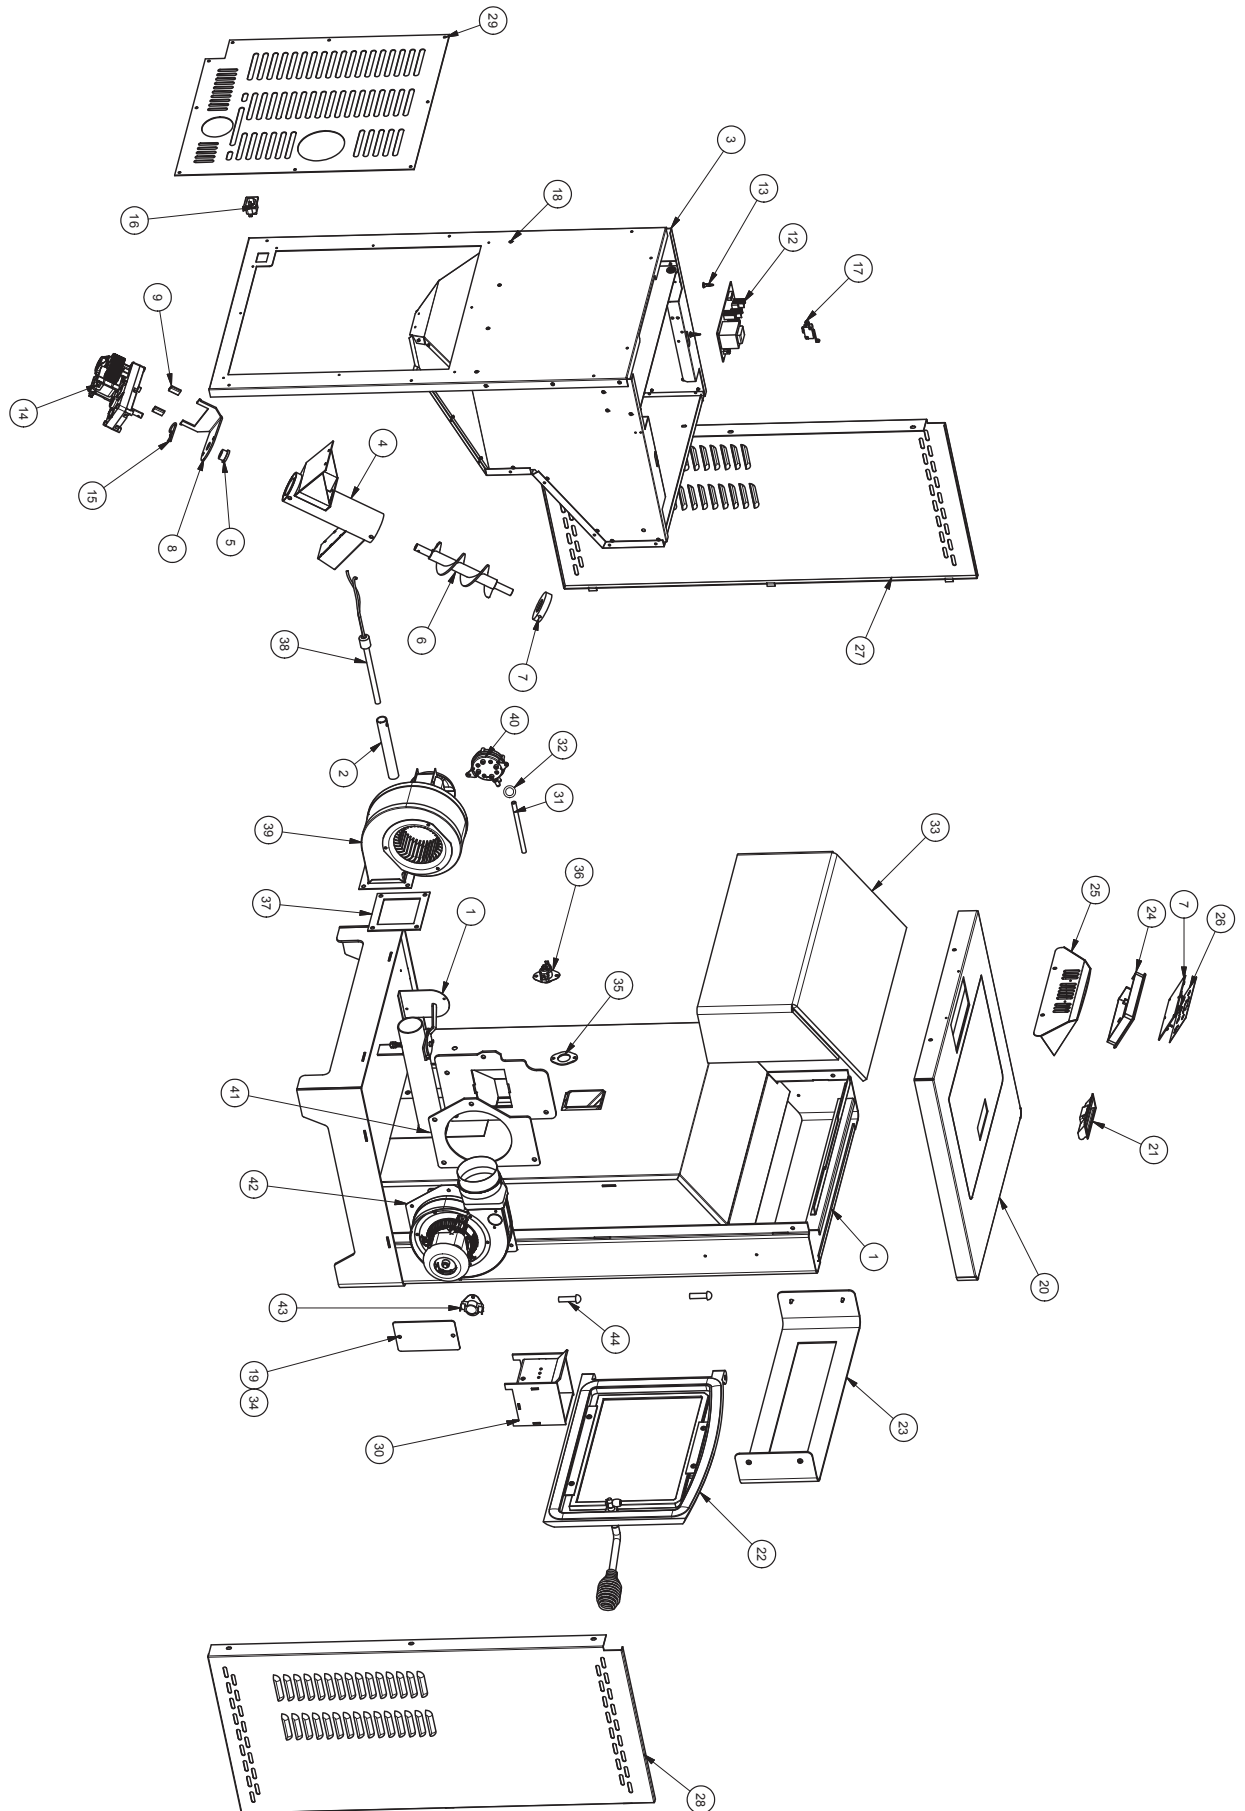

Parts Diagram

Parts List

Key	Part No.	Description	Qty.
1	892183	Main Weldment	1
2	83538	Shaft Collar - Ignitor Tube	1
3	892184	Hopper	1
4	892185	Auger Housing Weld.	1
5	892186	Plate, Auger Bushing	1
6	892187	Auger	1
7	891132	Agitator Bushing	1
8	892188	Auger Motor Mounting Bracket	1
9	892189	Auger Motor Shock Absorber	2
10	83917	Plastic Grommet	1
11	892190	Rubber Grommet	1
12	80631	PCBA	1
13	83918	PCBA Standoff	1
14	80488	Auger Motor	1
15	83529	Auger Motor Hair Pin	1
16	80462	AC Electrical Connector	1
17	80491	Lid Switch	1
18	83013	Rivets	40
19	892191	Ash Clean-Out Covers	2
20	892192	Top Weldment	1
21	891148	Lid Latch	1
22	892193	Door Assembly	1
23	892198	Warm Air Outlet Grill	1
24	892199	Controller Panel Assembly	1
25	80629	PCBA Mounting Box	1
26	80630	PCBA, Controller	1
27	892200	Vented Side Panel, Right	1
28	892201	Vented Side Panel, Left	1
29	892202	Vented Back Panel	1

Key	Part No.	Description	Qty.
30	86624	Burnpot	1
31	891121	Hose, Silicon	1
32	83537	Hose Clamp	1
33	88176	Insulating Blanket	1
34	88177	Gasket, Ash Clean-out	2
35	88175	Gasket, T-disc	2
36	80601	T-Disc, Room Air	1
37	88167	Gasket, Room Blower	1
38	80604	Igniter	1
39	80622	Room Blower	1
40	80549	Vacuum Switch	1
41	88166	Gasket, Exhaust Blower	1
42	80602	Exhaust Blower	1
43	80599	T-Disc, Exhaust	1
44	892203	Hinge Pin	2

Door Parts List

Key	Part No.	Description	Qty.
1	40586	Feed Door	1
2	88066	3/4" Round Rope Gasket-Black	55 in
3	892197	Door Glass	1
4	88087	1/8 x 1 Window Gasket w/Adhesive	39 in
5	892194	Retainer, Bottom, Glass	1
6	892195	Retainer, Top,. Glass	1
7	83202	Glass Retainer Screw	4
8	892196	Door Handle Arm	1
9	891085	Handle Bearing	1
10	891086	Handle Bearing	1
11	891087	Roll Pin	1
12	891135	Spring Handle	1
13	89284	Silicone Sealant	A/R