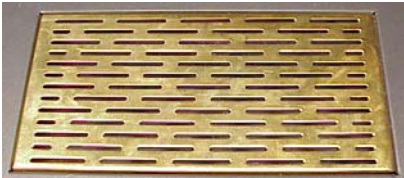

OPTIONAL ACCESSORIES LIST AND DIAGRAMS

Catalog #	Model	Description	Stove Model
H0423	TKAIIT-G	Trivet, Gold	All
70K99	TSPK-B	Touch-up Spray Paint Kit, Flat Metallic Black	All
H0424	SKSAIIT	Surround Kit, Small, 28 1/2" x 40 3/4", Black	Insert
H0425	SKMAIIT	Surround Kit, Medium, 32" x 44", Black	Insert
H0426	SKLAIIT	Surround Kit, Large, 36" x 48", Black	Insert
H0427	STKSAIIT-G	Surround Trim Kit, Small, 28 1/2" x 40 3/4", Gold	Insert
H0428	STKMAIIT-G	Surround Trim Kit, Medium, 32" x 44", Gold	Insert
H0429	STKLAIIT-G	Surround Trim Kit, Large, 36" x 48", Gold	Insert
H0452	HEK-AIIT	Hearth Extension Support Kit (for elevated hearths)	Insert
H0430	DLS-AIIT	Log Set	All

**Gold Trivet
(Cat. # H0423)**