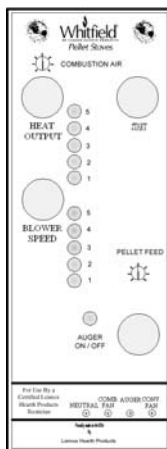

REPLACEMENT PART DIAGRAMS

Pressure Switch Kit
(hose not included)

Auger Motor

Auger Set Collar

Room Air Blower

Auger End Plate Gasket

Exhaust Blower

Control Board