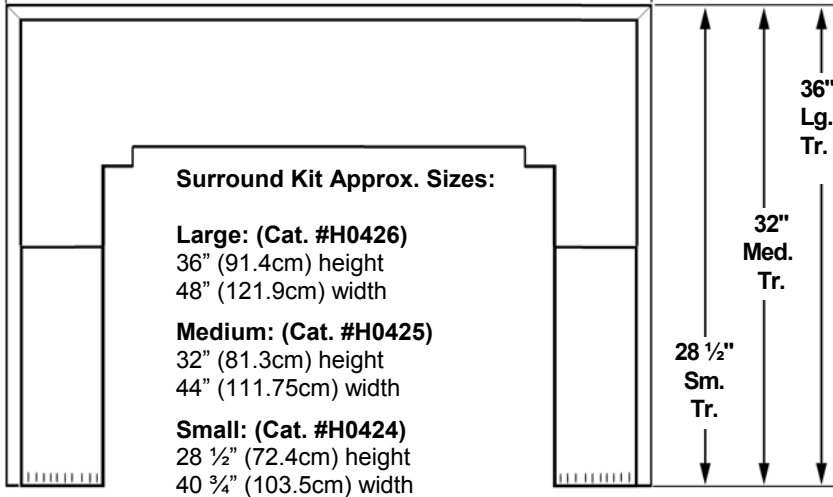

Surround Kits & Trim Kits