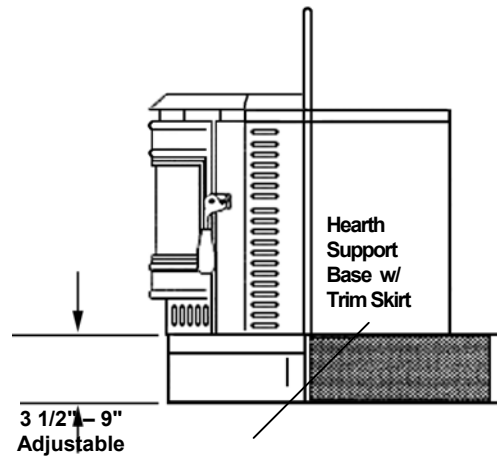

OPTIONAL ACCESSORIES LIST AND DIAGRAMS

Catalog #	Model	Description	Stove Model
H0423	TKAIIT-G	Trivet, Gold	All
70K99	TSPK-B	Touch-up Spray Paint Kit, Flat Metallic Black	All
H0424	SKSAIIT	Surround Kit, Small, 28 1/2" x 40 3/4", Black	Insert
H0425	SKMAIIT	Surround Kit, Medium, 32" x 44", Black	Insert
H0426	SKLAIIT	Surround Kit, Large, 36" x 48", Black	Insert
H0427	STKSAIIT-G	Surround Trim Kit, Small, 28 1/2" x 40 3/4", Gold	Insert
H0428	STKMAIIT-G	Surround Trim Kit, Medium, 32" x 44", Gold	Insert
H0429	STKLAIIT-G	Surround Trim Kit, Large, 36" x 48", Gold	Insert
H0452	HEK-AIIT	Hearth Extension Support Kit (for elevated hearths)	Insert
H0430	DLS-AIIT	Log Set	All

**Gold Trivet
(Cat. # H0423)**