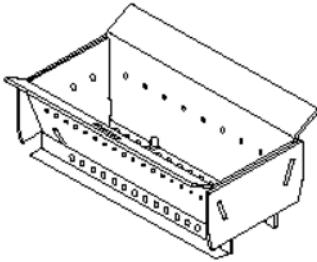

REPLACEMENT PART DIAGRAMS

Firebrick Kit

3 Piece Set

Wall Thermostat Kit

Door Assembly

UltraGrate™ Kit

Power Cord Kit

Glass
(Order each pc. separately. Gasket Included)

REPLACEMENT PART DIAGRAMS

Pressure Switch Kit
(hose not included)

Auger Motor

Auger Set Collar

Room Air Blower

Auger End Plate Gasket

Exhaust Blower

Control Board