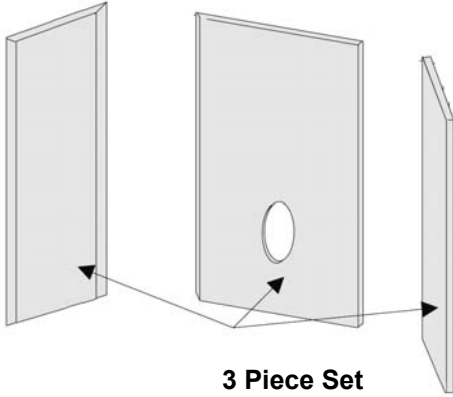

REPLACEMENT PART DIAGRAMS

Firebrick Kit

3 Piece Set