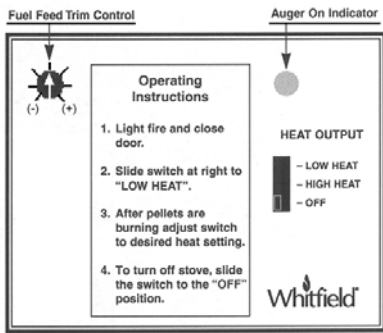

REPLACEMENT PARTS LISTS / DIAGRAMS

10

11

12

13

14

15

16

17

18

19

20

21