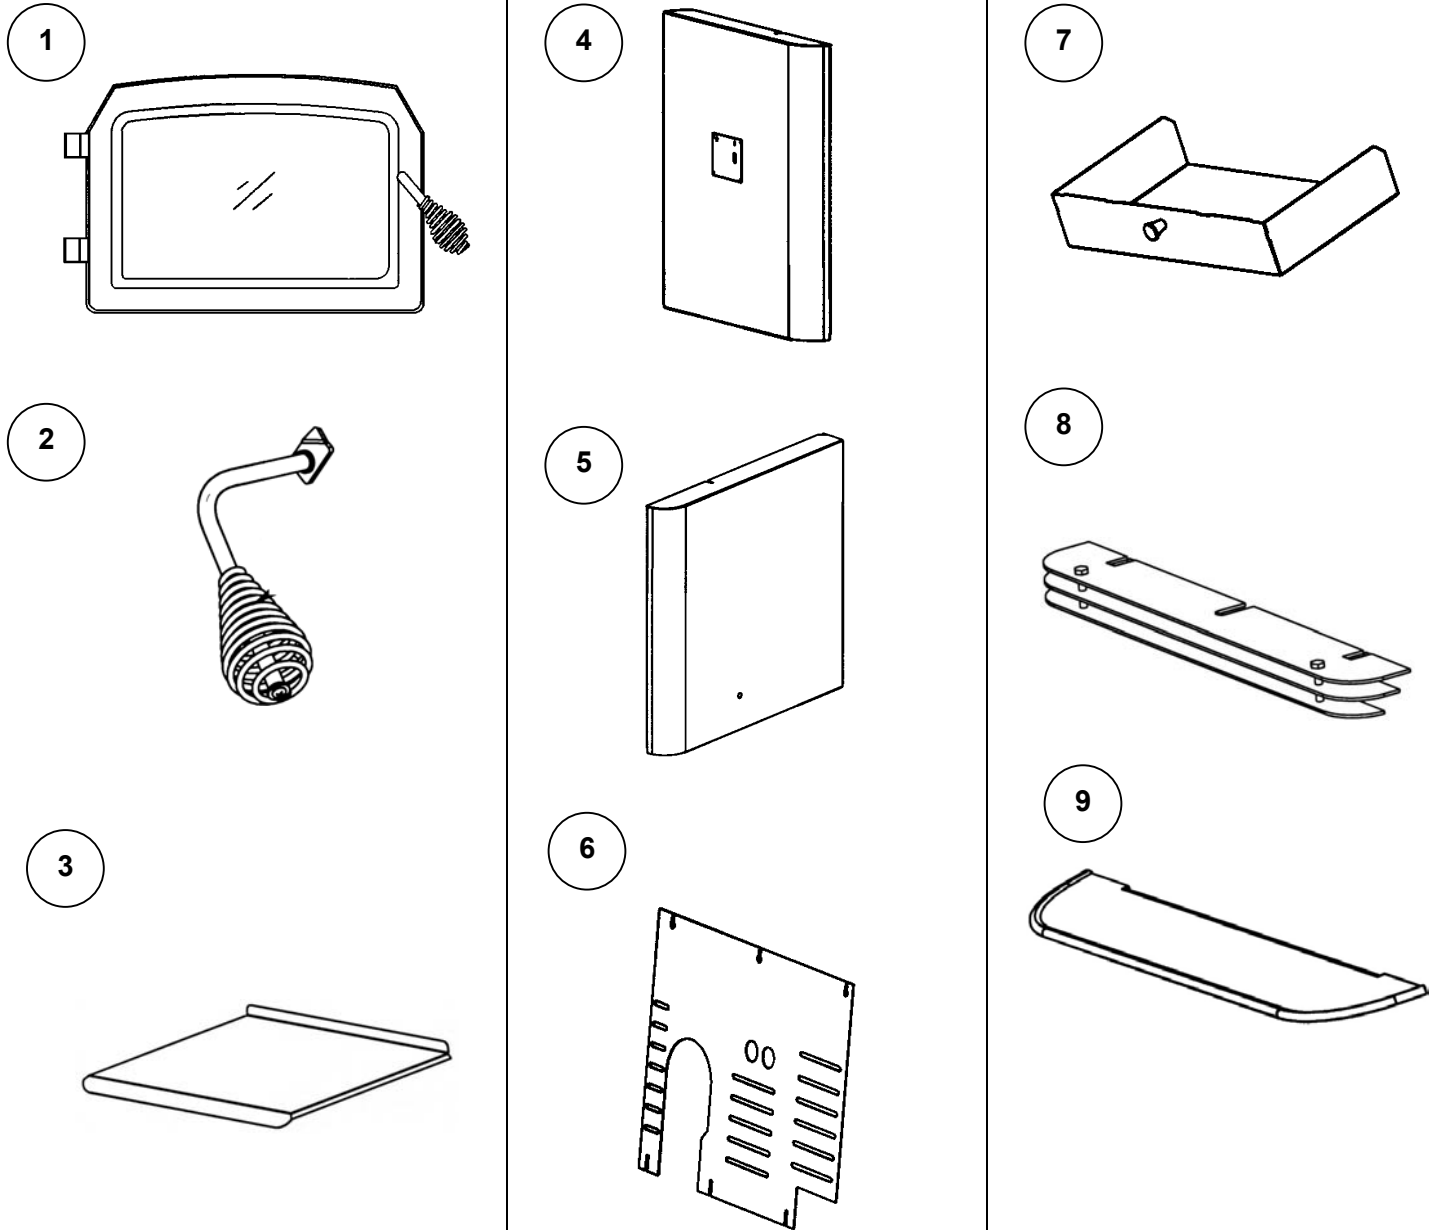

REPLACEMENT PARTS LISTS / DIAGRAMS

17100034	Plate, Ash Clean-Out, Left
17100035	Plate, Ash Clean-Out, Right
12055500 (29)	Tool, Grate Scraper
Firebox Parts	
17100061	Baffle, Heat Exchange
17150025 (21)	Clip Set, Firebrick and Retainer
16050246 (22)	UltraGrate, Replacement