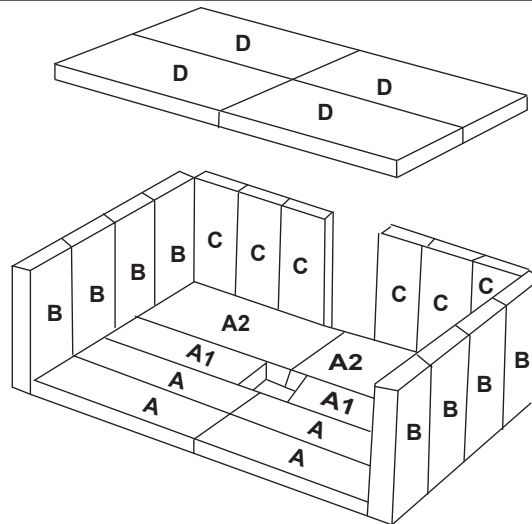

#5 Brick Assembly

IMPORTANT: THIS IS DATED INFORMATION. Parts must be ordered from a dealer or distributor. **Hearth and Home Technologies does not sell directly to consumers.** Provide model number and serial number when requesting service parts from your dealer or distributor.

Stocked at Depot

ITEM	DESCRIPTION	COMMENTS	PART NUMBER	
5	Firebrick			Y
A	Firebrick Assembly			
A1	Contains: A (Qty 4) (3.37" X 10.87"), A1 (Qty 2) (3" x 9.5") & A2 (Qty 2) (5.56" x 10.87") Bricks		FIREBRICK-A25	Y
A2				
B	Firebrick, Side, 3.87" x 8"	Pkg of 8	FIREBRICK-B	Y
C	Firebrick, Rear, 3.12" x 7.87"	Pkg of 6	FIREBRICK-C	Y
D	Firebrick, Baffle, 4.62" x 10.68"	Pkg of 4	FIREBRICK-D	Y
6	Ash Plug Gasket		ASH-GASKET	Y
7	KAO Wool Ceramic Fiber board/ Bottom	Pkg of 2	BTM-BD-25	Y
8	Door Assembly		DOOR-WS	Y
	Door Glass w/gasket		GLASS-WS	Y
	Door Handle Assembly, Complete		HANDLE-WS	Y
	Door Gasket		DOOR-GASKET	Y
9	Ash Box Latch Assembly, Complete		ASHLATCH	Y
10	Ash Box Assembly, Complete		ASHPAN	Y
11	Gasket, Ash Box		ASH-GASKET	Y
12	Air Control Assembly Complete		AIR-CONTROL-25	Y
	Air Control Round Knob		AIR-KNOB	Y
13	Air Tube Retaining Clips	Pkg of 4	AIR-CLIP	Y
14	Front Air Tube		AIR-TUBE-FRT	Y
15	Rear Air Tube	Pkg of 3	AIR-TUBE-REAR	Y
16	Heat Shield, Deflector, Rear		REAR-SHIELD	Y
17	Fan Assembly		FAN-WS	Y
	Touch-up Paint		4021-914